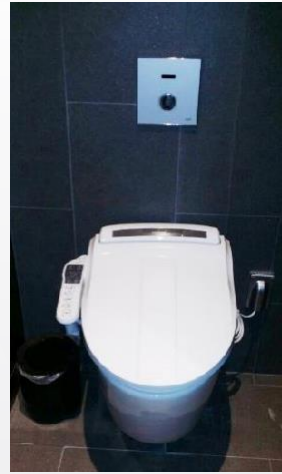

Goyang Hyundai Motor Studio