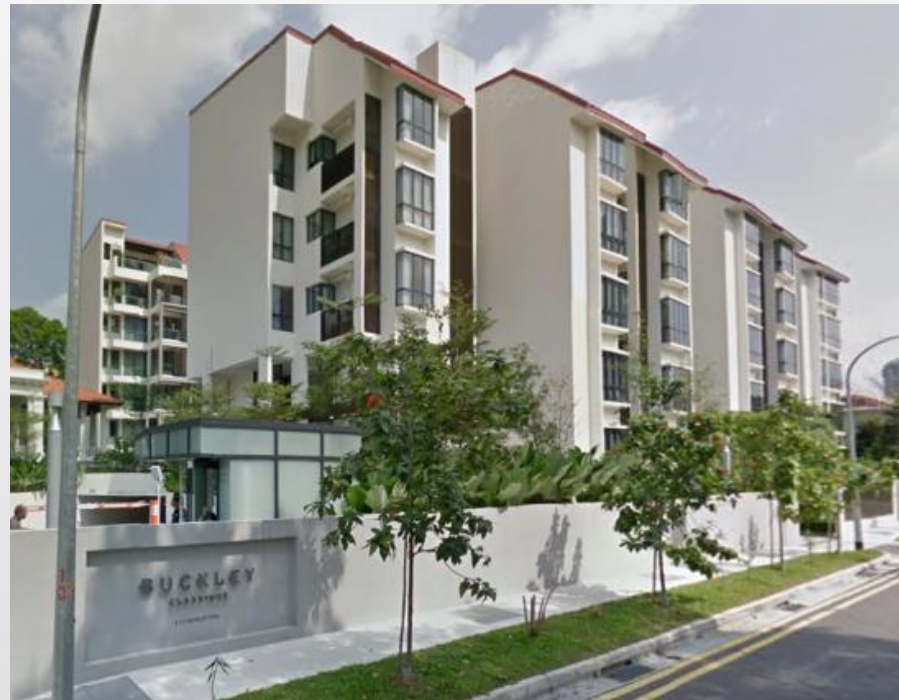

SaniPro Project References

Concealed Cistern and Sensor Product

Singapore Projects

Concealed Cistern

////////////////////

PARC ESTA @ 902 Sims Ave, Singapore 408970

- Concealed Cistern Project

THE COMMODORE @ 65 Canberra Dr, Singapore 769530

- Concealed Cistern Project

////////////////////

THE ARENA @ 20 Guillemard Cres, Singapore 399874

- Concealed Cistern Project

LIVIA @ 61 Pasir Ris Grove, Singapore 518215

- Concealed Cistern Project

HEDGES PARK @ 91 Flora Dr, Singapore 506890

- Concealed Cistern Project

HERON BAY @ Upper Serangoon View, 57, 534015

- Concealed Cistern Project

////////////////////

VISTA RESIDENCES @ 28 Jln Datoh, Singapore 329426

- Concealed Cistern Project

////////////////////

BUCKLEY CLASSIQUE @ 9 Buckley Rd, Singapore 309765

- Concealed Cistern Project

BELLYSA @ 55 Pasir Ris Dr 1, Singapore 519530

- Concealed Cistern Project

CONNEZION @ 1 Farrer Park Station Rd, Singapore 217562