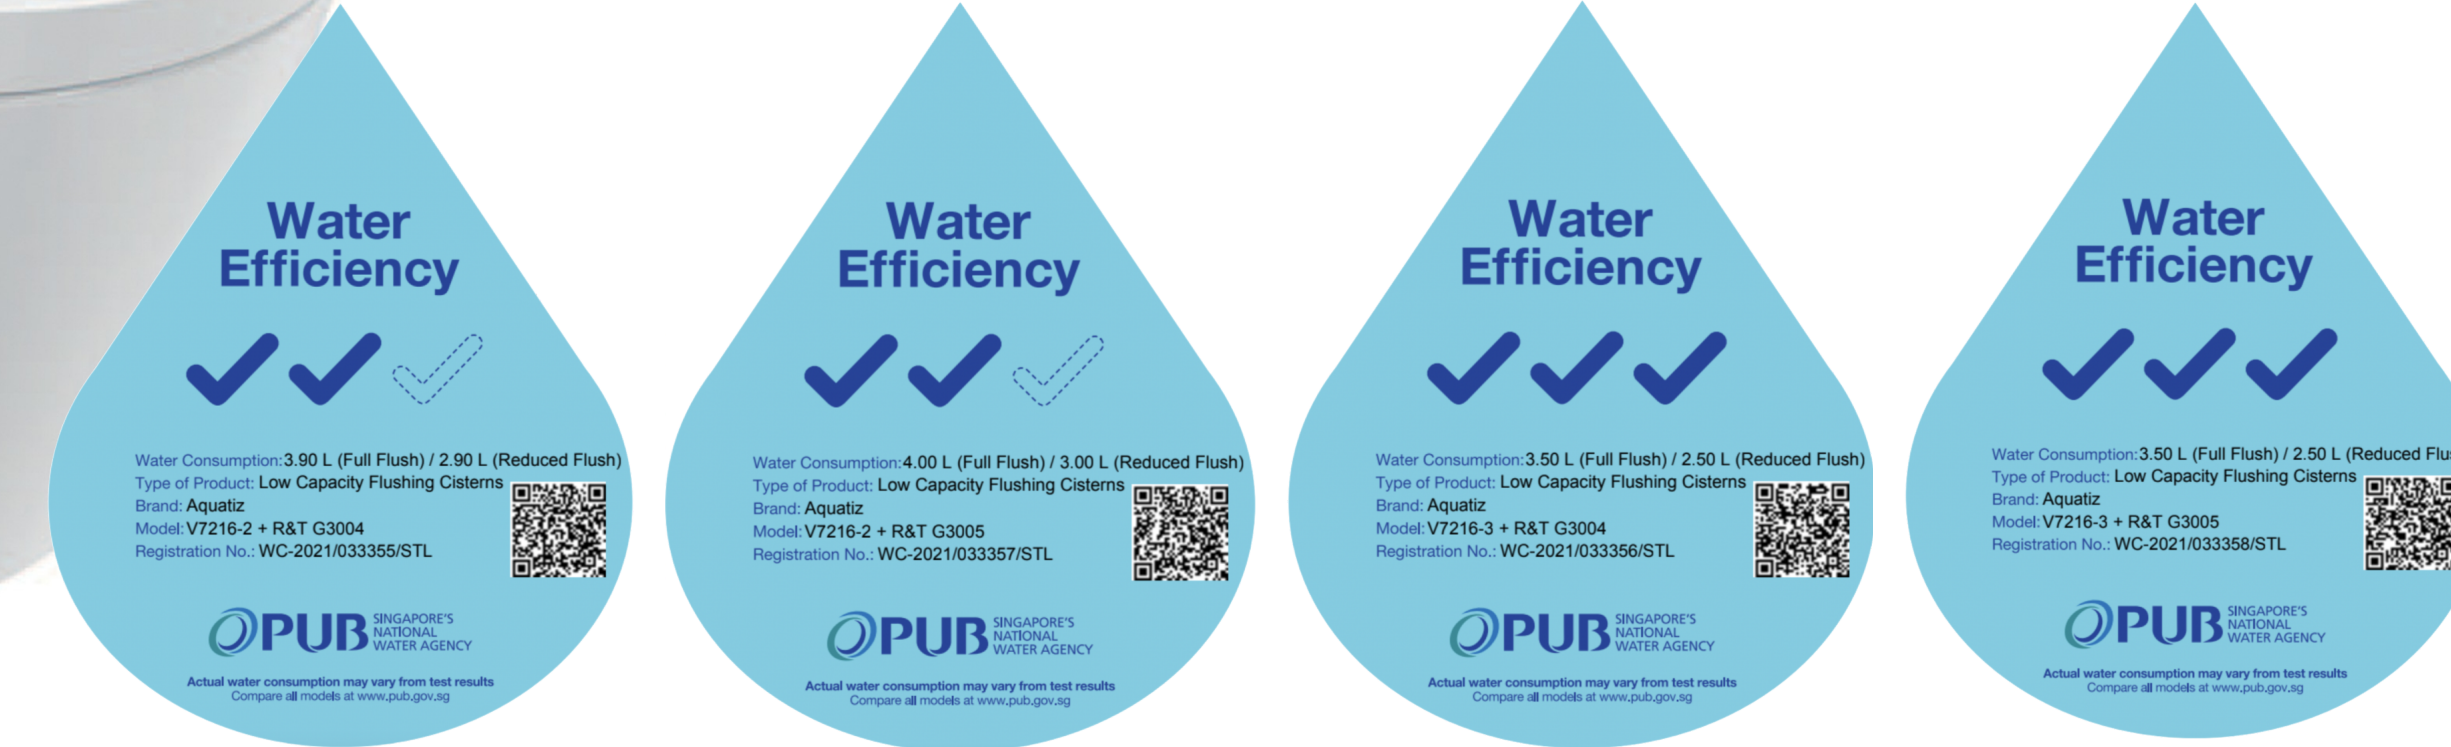

V7216

- Wall-hung toilet
- Seat heating
- Patented arc-shape spray wand
- Diatom deodorization

- Warm air dryer
- Mobile washing instant heating
- Night light
- Off-seat auto flushing

V7232

Dimension: 570×375×403mm  
 Flushing volume: 6L (full) / 4L (half)  
 Heating mode: instant heating  
 Flushing mode: gravity-fed flush, back outlet  
 Power supply: 220V-240V, 50/60Hz  
 Optional actuators: dual flush  
 Meet EN1717 standard