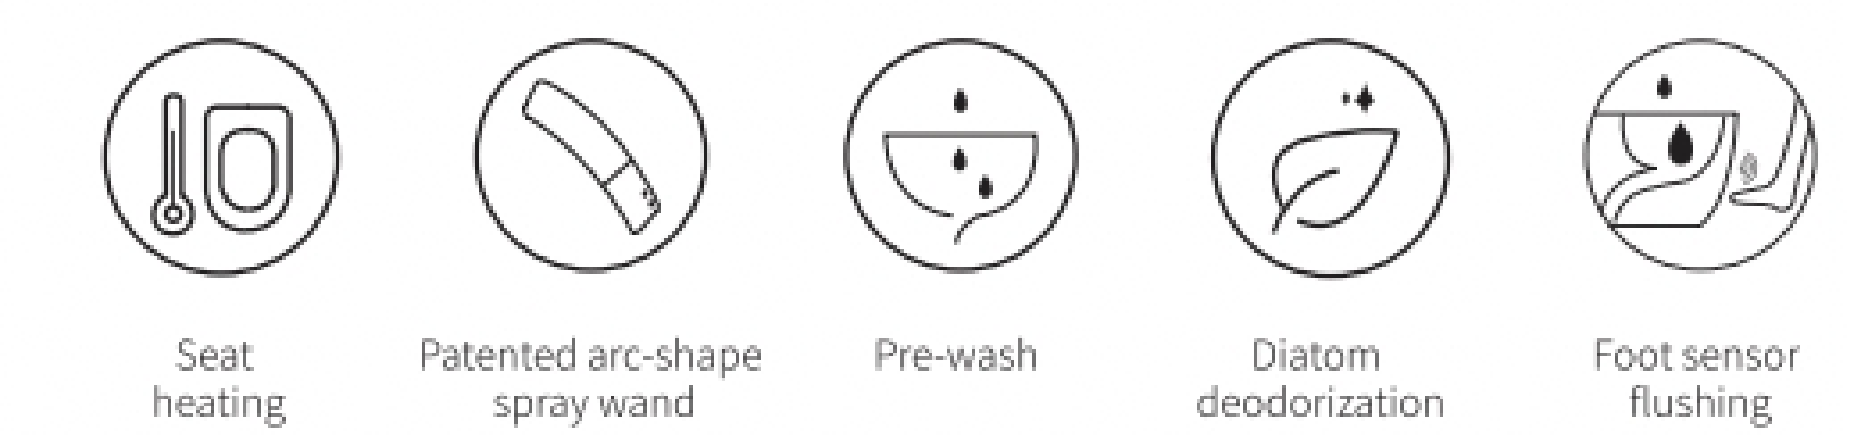

A6

Dimension: 700×393×485mm
Rough-in: 305mm/400mm
Flushing volume: optional single 4.8L and dual 6L (full) /4.2L (half)
Heating mode: instant heating
Flushing mode: built-in tank, siphonic flushing
Power supply: 220V

A7

Dimension: 700×396×485mm
Rough-in: 305mm/400mm
Flushing volume: optional single 4.8L and dual 6L (full) /4.2L (half)
Heating mode: instant heating
Flushing mode: built-in tank, siphonic flushing
Power supply: 220V

A9

Dimension: 700×396×485mm
Rough-in: 305mm/400mm
Flushing volume: optional single 4.8L and dual 6L (full) /4.2L (half)
Heating mode: instant heating
Flushing mode: built-in tank, siphonic flushing
Power supply: 220V/110V (optional)