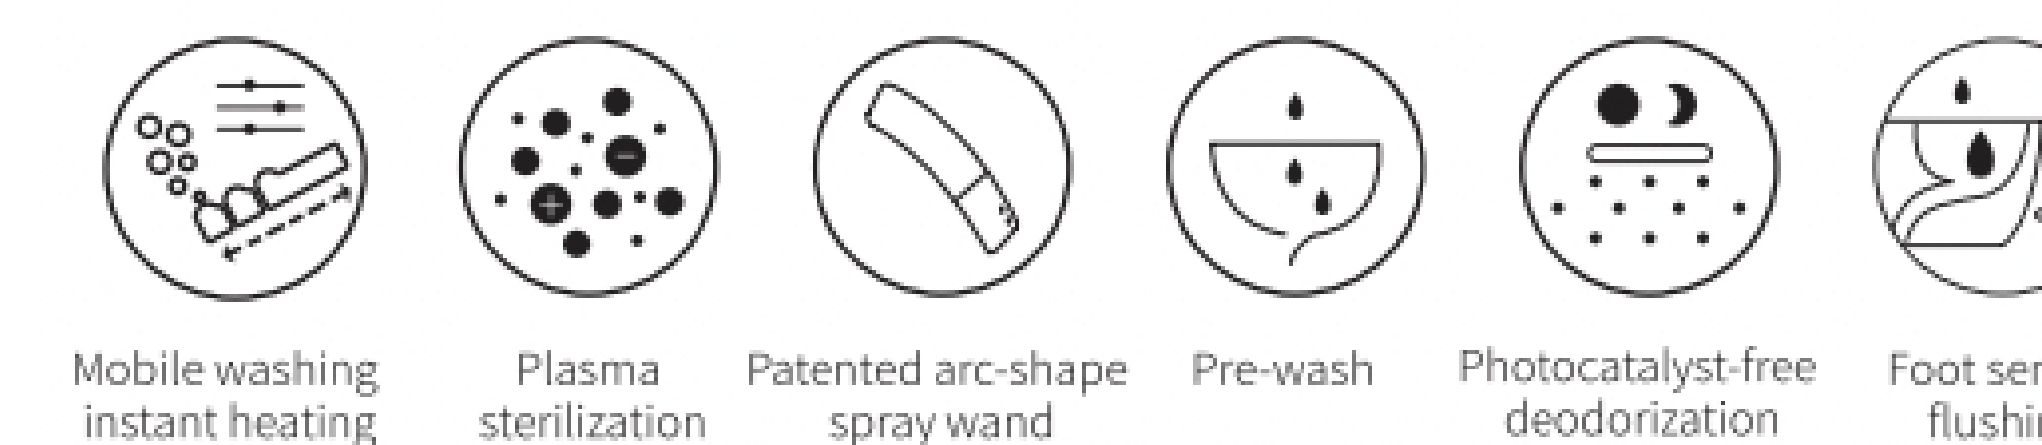

## G15

Dimension: 700×393×476mm

Rough-in: 305mm/400mm

Flushing volume: optional single 4.8L and dual 6L (full) /4.2L (half)

Heating mode: instant heating

Flushing mode: wash-down siphonic flushing

Power supply: 220V/110V (optional)