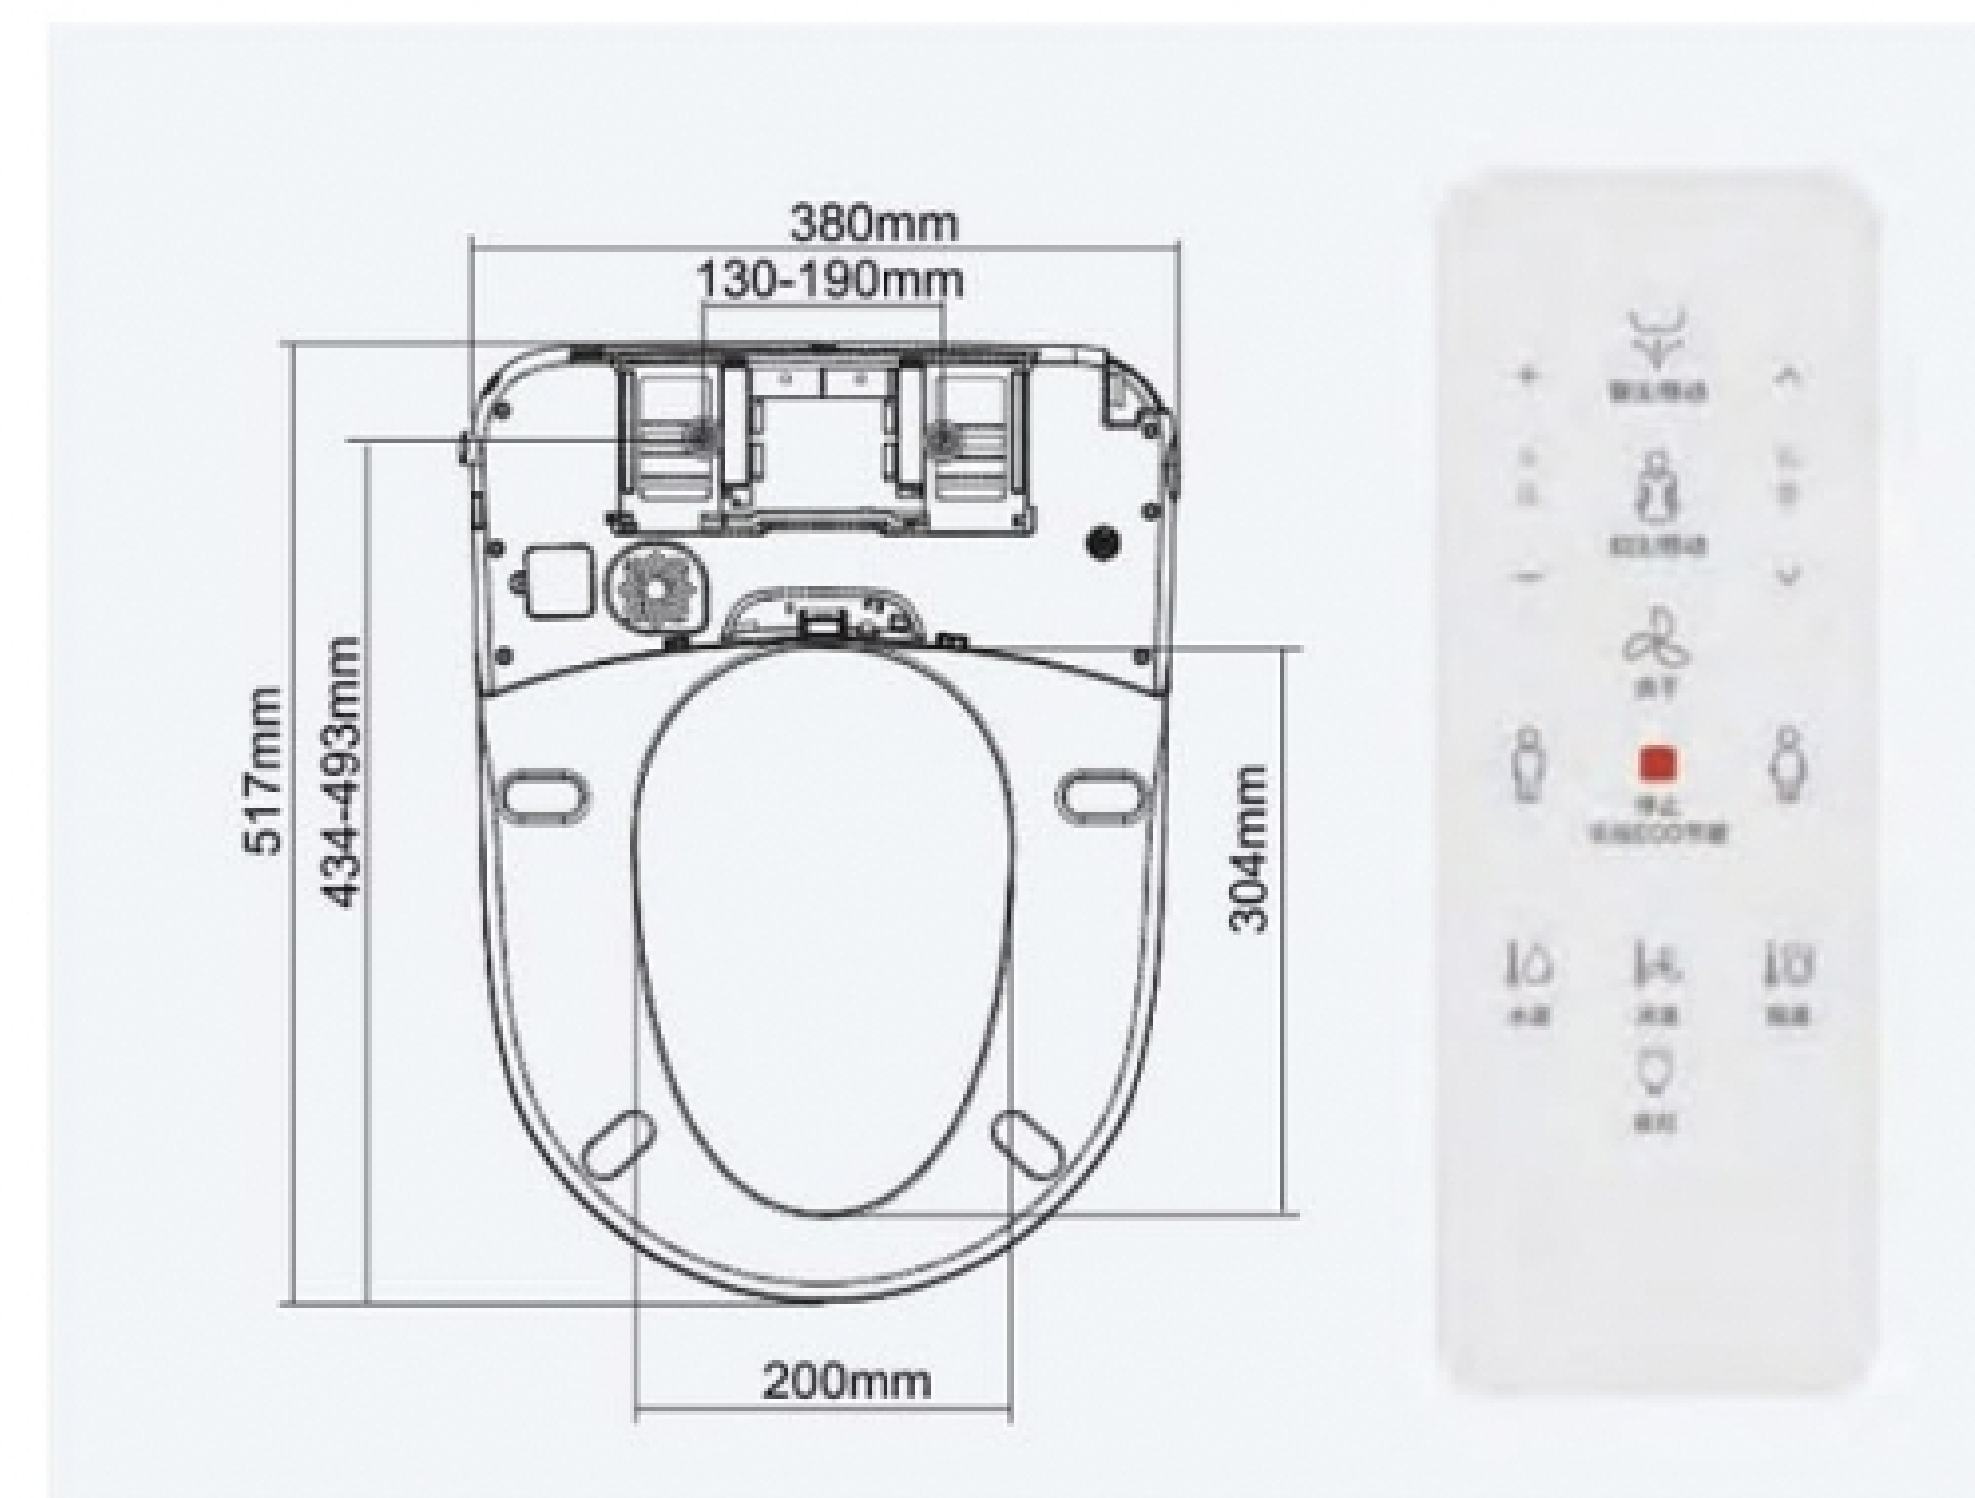

**A9**

Dimension: 700×396×485mm  
 Rough-in: 305mm/400mm  
 Flushing volume: optional single 4.8L and dual 6L (full) /4.2L (half)  
 Heating mode: instant heating  
 Flushing mode: built-in tank, siphonic flushing  
 Power supply: 220V/110V (optional)

# Slim & Modern

Compact and elegant design meets various bathroom styles.

**Oxygen-rich washing,  
spa-level enjoyment**

Water flow mixed with air for massage and cleaning,  
more comfortable

### V3203

Dimension: 517×380×112mm  
 Operation mode: side button control/remote control  
 Heating mode: instant heating  
 Closing: quiet soft close  
 Waterproof: IPX4  
 Elongated U  
 Power supply: 220V/110V (optional)