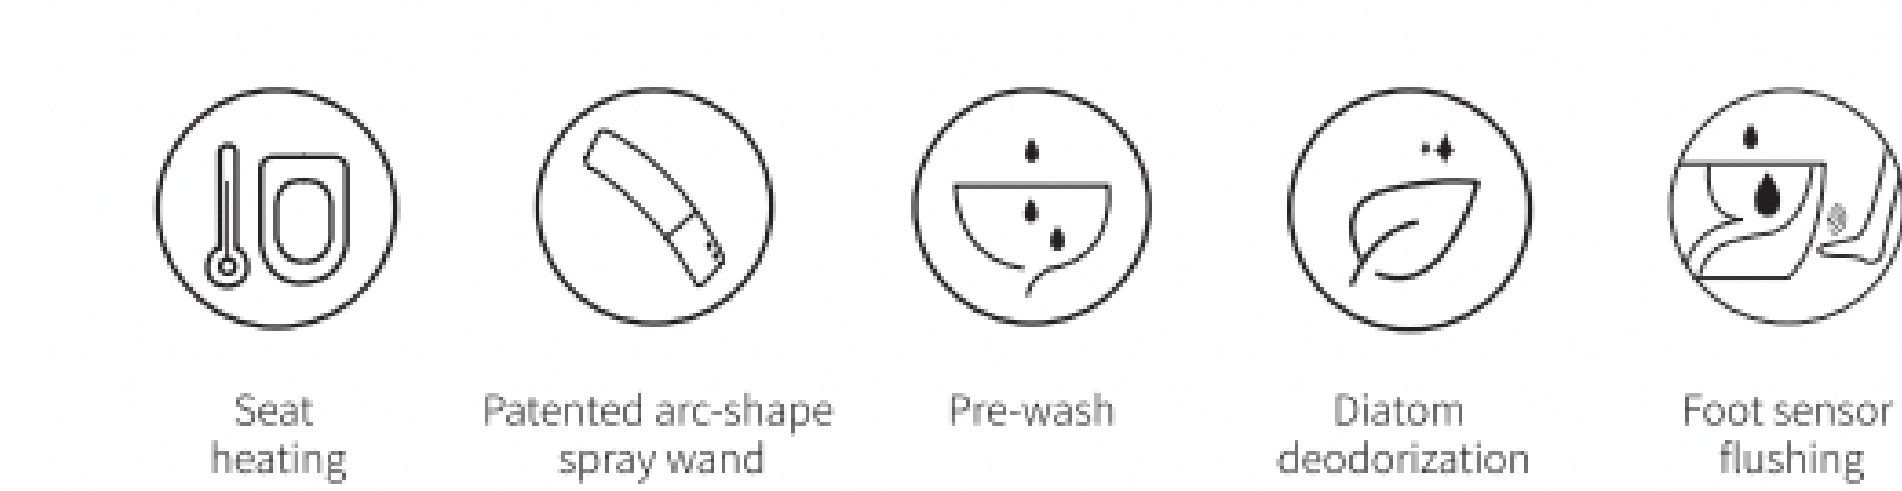

A6

Dimension: 700×393×485mm
Rough-in: 305mm/400mm
Flushing volume: optional single 4.8L and dual 6L (full) /4.2L (half)
Heating mode: instant heating
Flushing mode: built-in tank, siphonic flushing
Power supply: 220V

A7

Dimension: 700×396×485mm
Rough-in: 305mm/400mm
Flushing volume: optional single 4.8L and dual 6L (full) /4.2L (half)
Heating mode: instant heating
Flushing mode: built-in tank, siphonic flushing
Power supply: 220V

A9

Dimension: 700×396×485mm
Rough-in: 305mm/400mm
Flushing volume: optional single 4.8L and dual 6L (full) /4.2L (half)
Heating mode: instant heating
Flushing mode: built-in tank, siphonic flushing
Power supply: 220V/110V (optional)