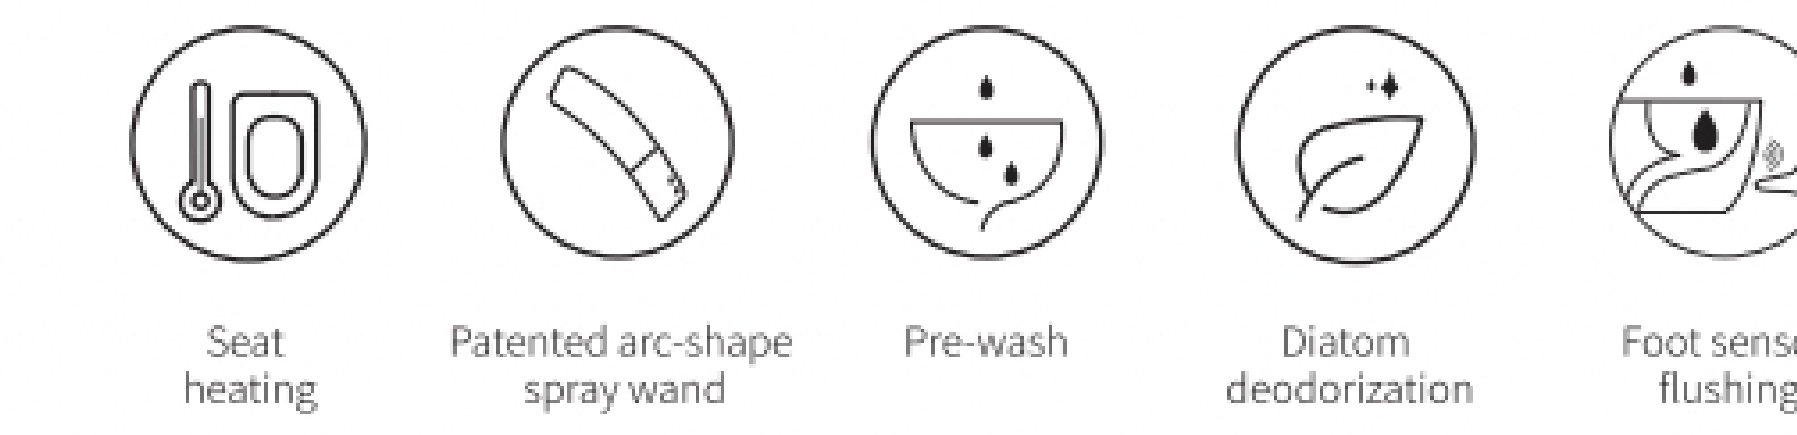

A6

Dimension: 700×393×485mm
Rough-in: 305mm/400mm
Flushing volume: optional single 4.8L and dual 6L (full) /4.2L (half)
Heating mode: instant heating
Flushing mode: built-in tank, siphonic flushing
Power supply: 220V

A7

Dimension: 700×396×485mm
Rough-in: 305mm/400mm
Flushing volume: optional single 4.8L and dual 6L (full) /4.2L (half)
Heating mode: instant heating
Flushing mode: built-in tank, siphonic flushing
Power supply: 220V

A9

Dimension: 700×396×485mm
Rough-in: 305mm/400mm
Flushing volume: optional single 4.8L and dual 6L (full) /4.2L (half)
Heating mode: instant heating
Flushing mode: built-in tank, siphonic flushing
Power supply: 220V/110V (optional)