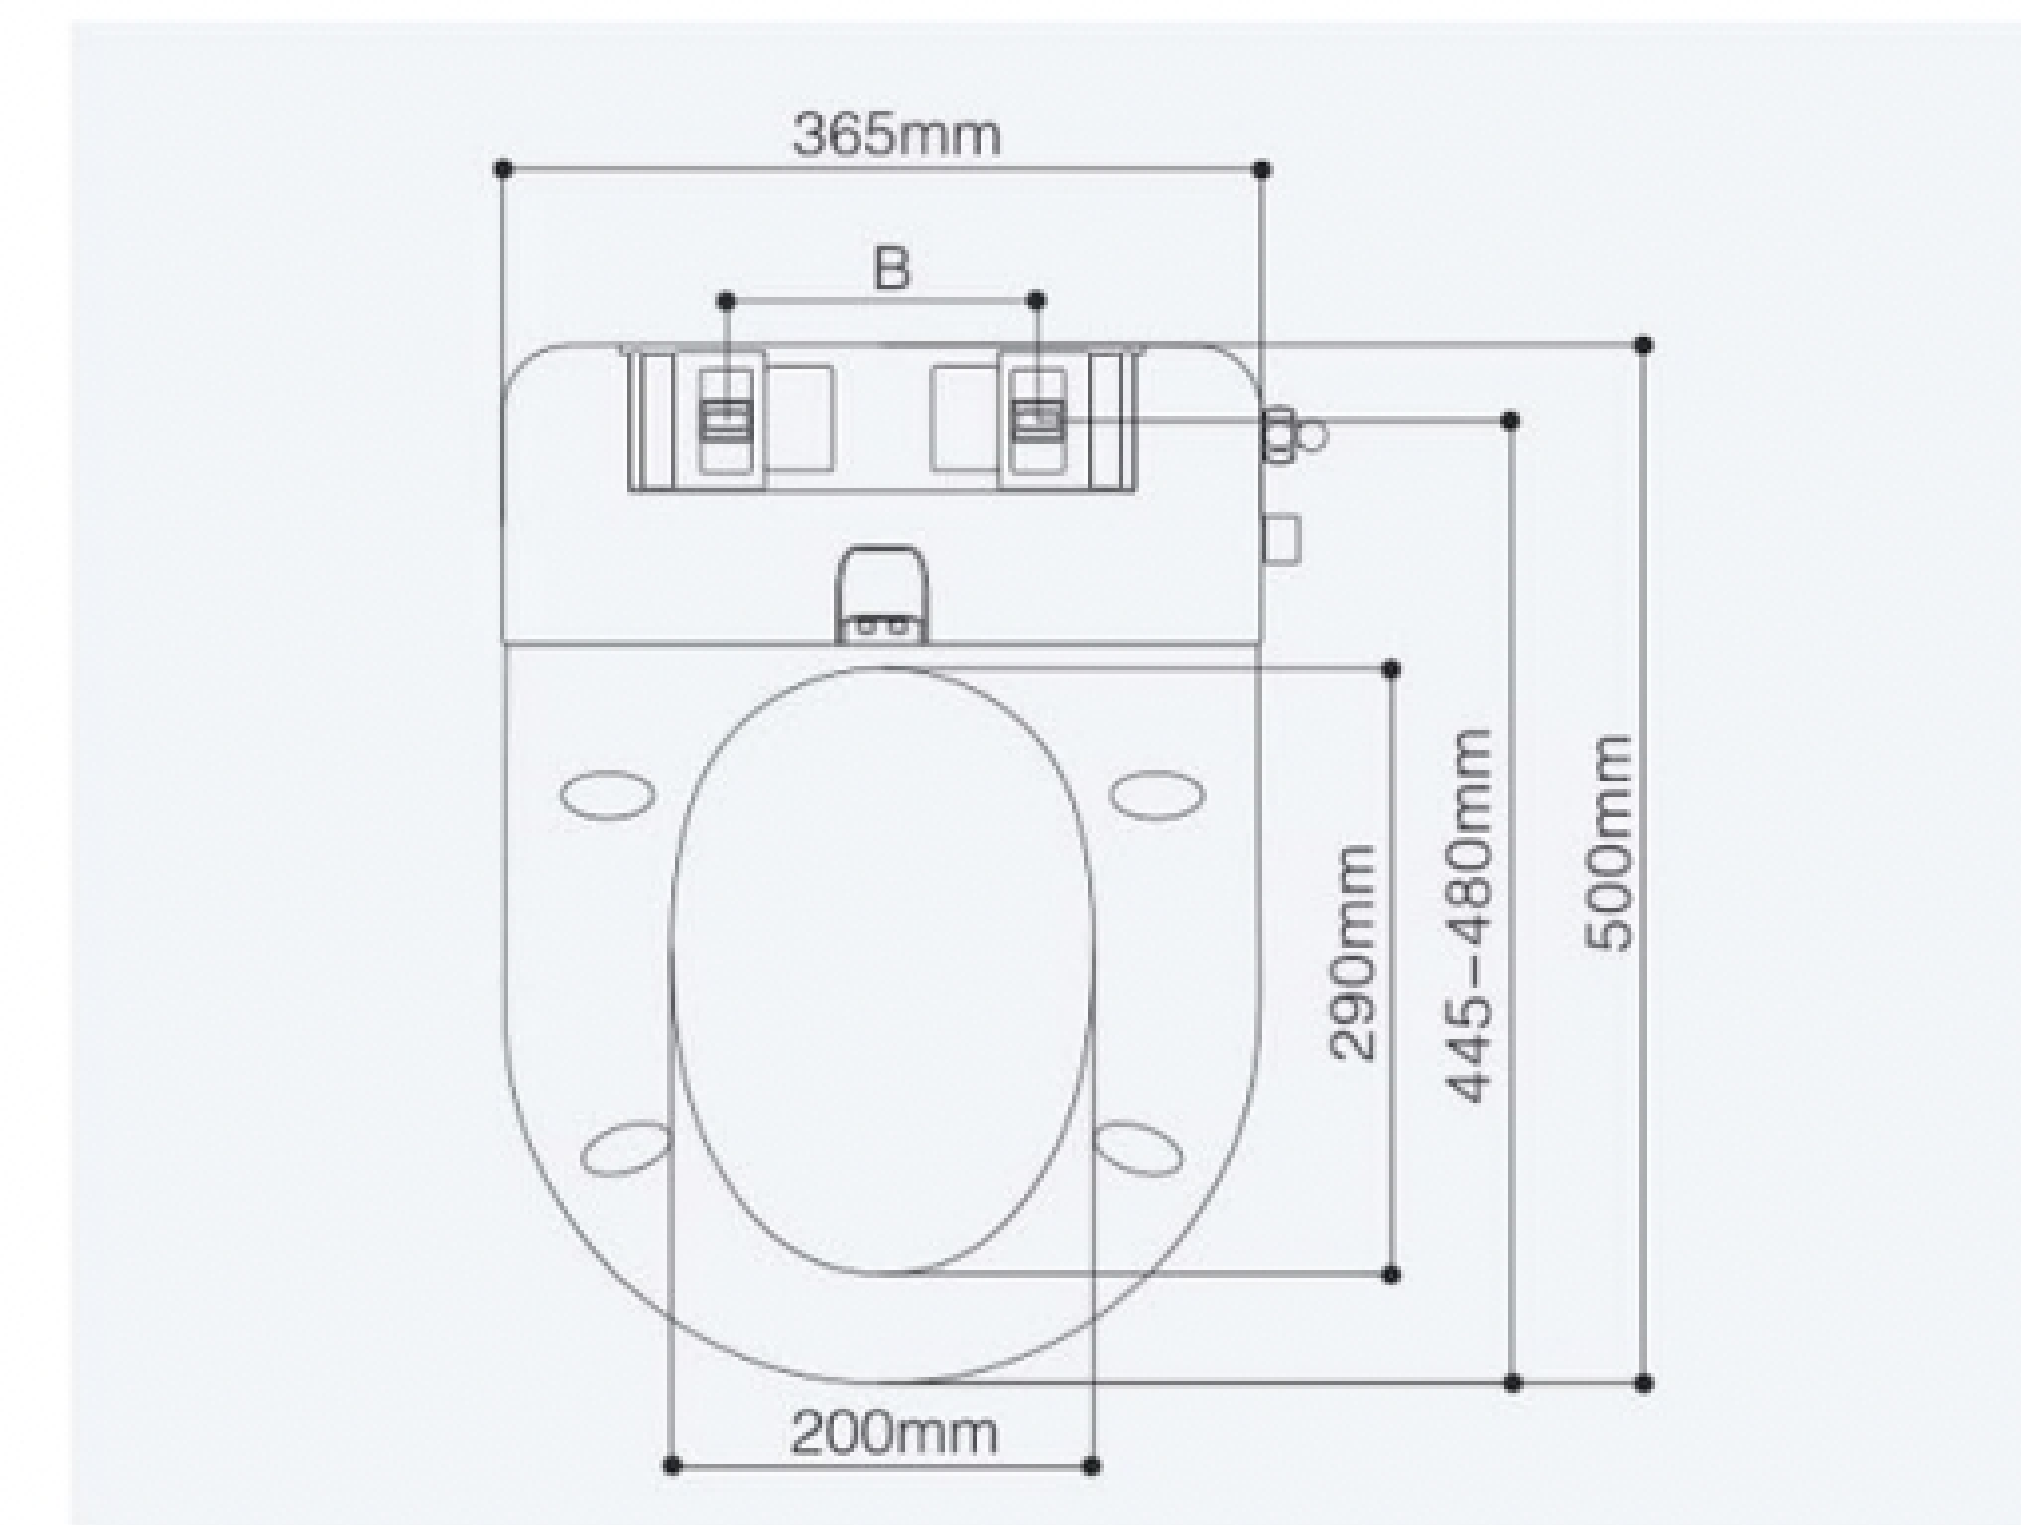

- Rear washing
- Front washing
- Nozzle self-cleaning
- Noise-free soft close
- One-button release
- Anti-bacterial nozzle