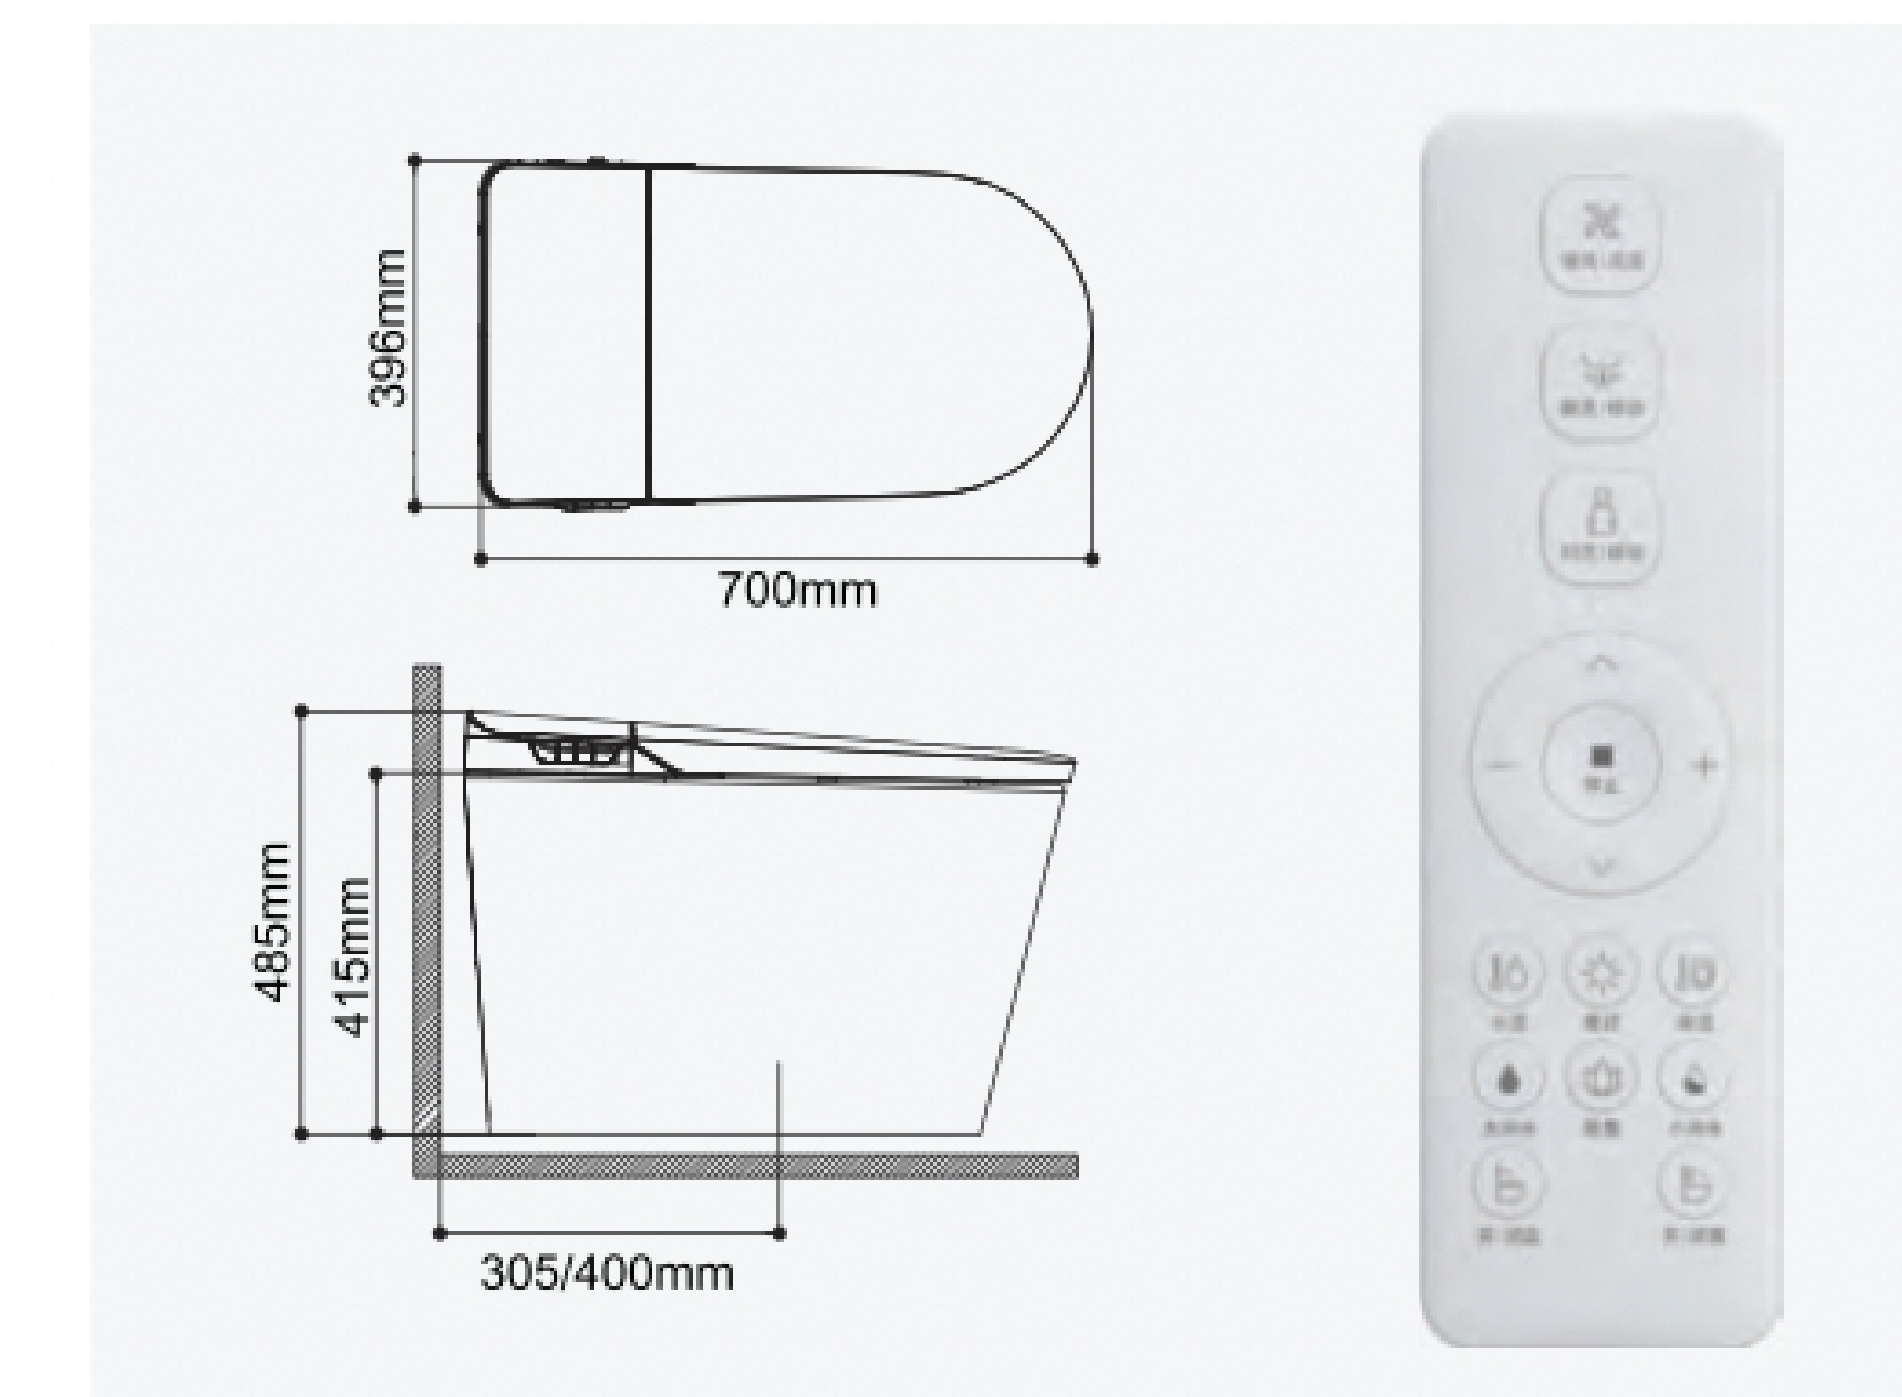

## Pre-washing for easy maintenance

The bowl will pre-wash before flushing to keep cleanliness.

**A6**

Dimension: 700×393×485mm  
 Rough-in: 305mm/400mm  
 Flushing volume: optional single 4.8L and dual 6L (full) /4.2L (half)  
 Heating mode: instant heating  
 Flushing mode: built-in tank, siphonic flushing  
 Power supply: 220V

**A7**

Dimension: 700×396×485mm  
 Rough-in: 305mm/400mm  
 Flushing volume: optional single 4.8L and dual 6L (full) /4.2L (half)  
 Heating mode: instant heating  
 Flushing mode: built-in tank, siphonic flushing  
 Power supply: 220V

**A9**

Dimension: 700×396×485mm  
 Rough-in: 305mm/400mm  
 Flushing volume: optional single 4.8L and dual 6L (full) /4.2L (half)  
 Heating mode: instant heating  
 Flushing mode: built-in tank, siphonic flushing  
 Power supply: 220V/110V (optional)