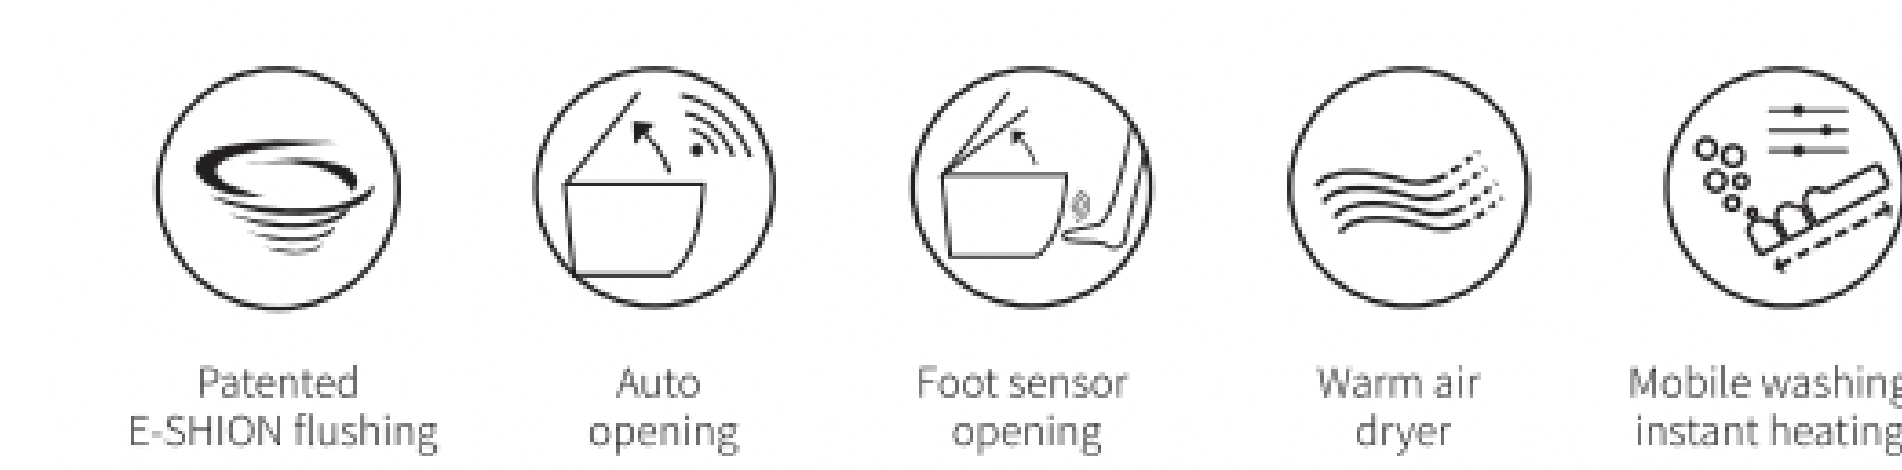

A6

Dimension: 700×393×485mm
Rough-in: 305mm/400mm
Flushing volume: optional single 4.8L and dual 6L (full) /4.2L (half)
Heating mode: instant heating
Flushing mode: built-in tank, siphonic flushing
Power supply: 220V

A7

Dimension: 700×396×485mm
Rough-in: 305mm/400mm
Flushing volume: optional single 4.8L and dual 6L (full) /4.2L (half)
Heating mode: instant heating
Flushing mode: built-in tank, siphonic flushing
Power supply: 220V

A9

Dimension: 700×396×485mm
Rough-in: 305mm/400mm
Flushing volume: optional single 4.8L and dual 6L (full) /4.2L (half)
Heating mode: instant heating
Flushing mode: built-in tank, siphonic flushing
Power supply: 220V/110V (optional)