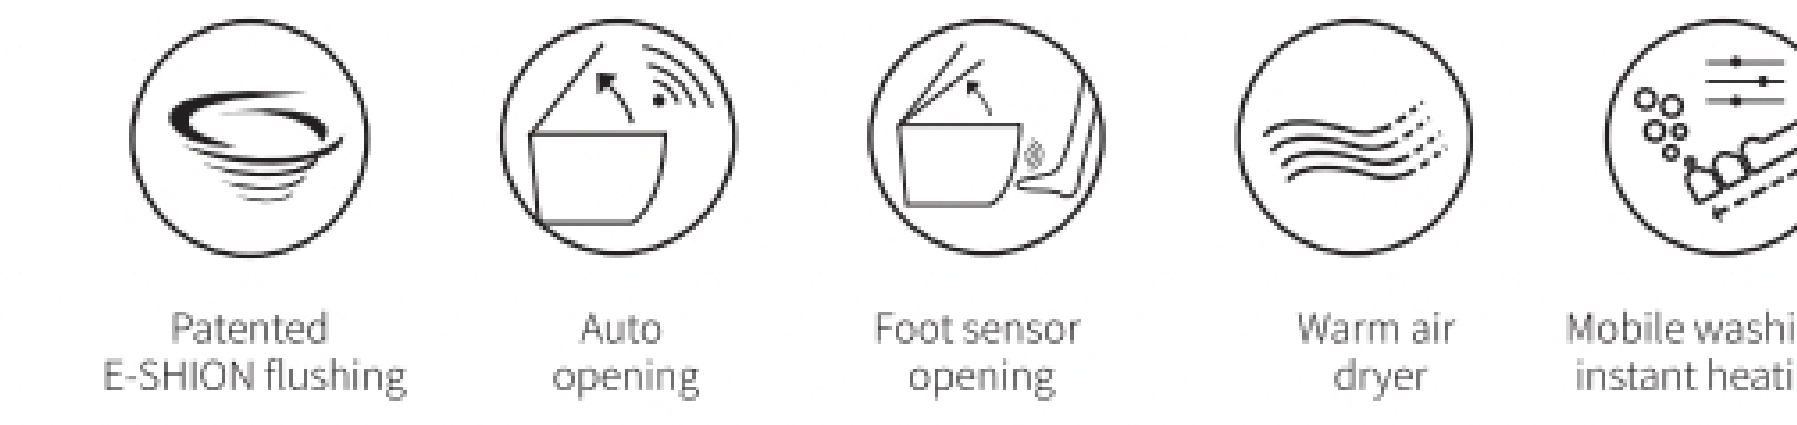

A6

Dimension: 700×393×485mm
Rough-in: 305mm/400mm
Flushing volume: optional single 4.8L and dual 6L (full) /4.2L (half)
Heating mode: instant heating
Flushing mode: built-in tank, siphonic flushing
Power supply: 220V

A7

Dimension: 700×396×485mm
Rough-in: 305mm/400mm
Flushing volume: optional single 4.8L and dual 6L (full) /4.2L (half)
Heating mode: instant heating
Flushing mode: built-in tank, siphonic flushing
Power supply: 220V

A9

Dimension: 700×396×485mm
Rough-in: 305mm/400mm
Flushing volume: optional single 4.8L and dual 6L (full) /4.2L (half)
Heating mode: instant heating
Flushing mode: built-in tank, siphonic flushing
Power supply: 220V/110V (optional)