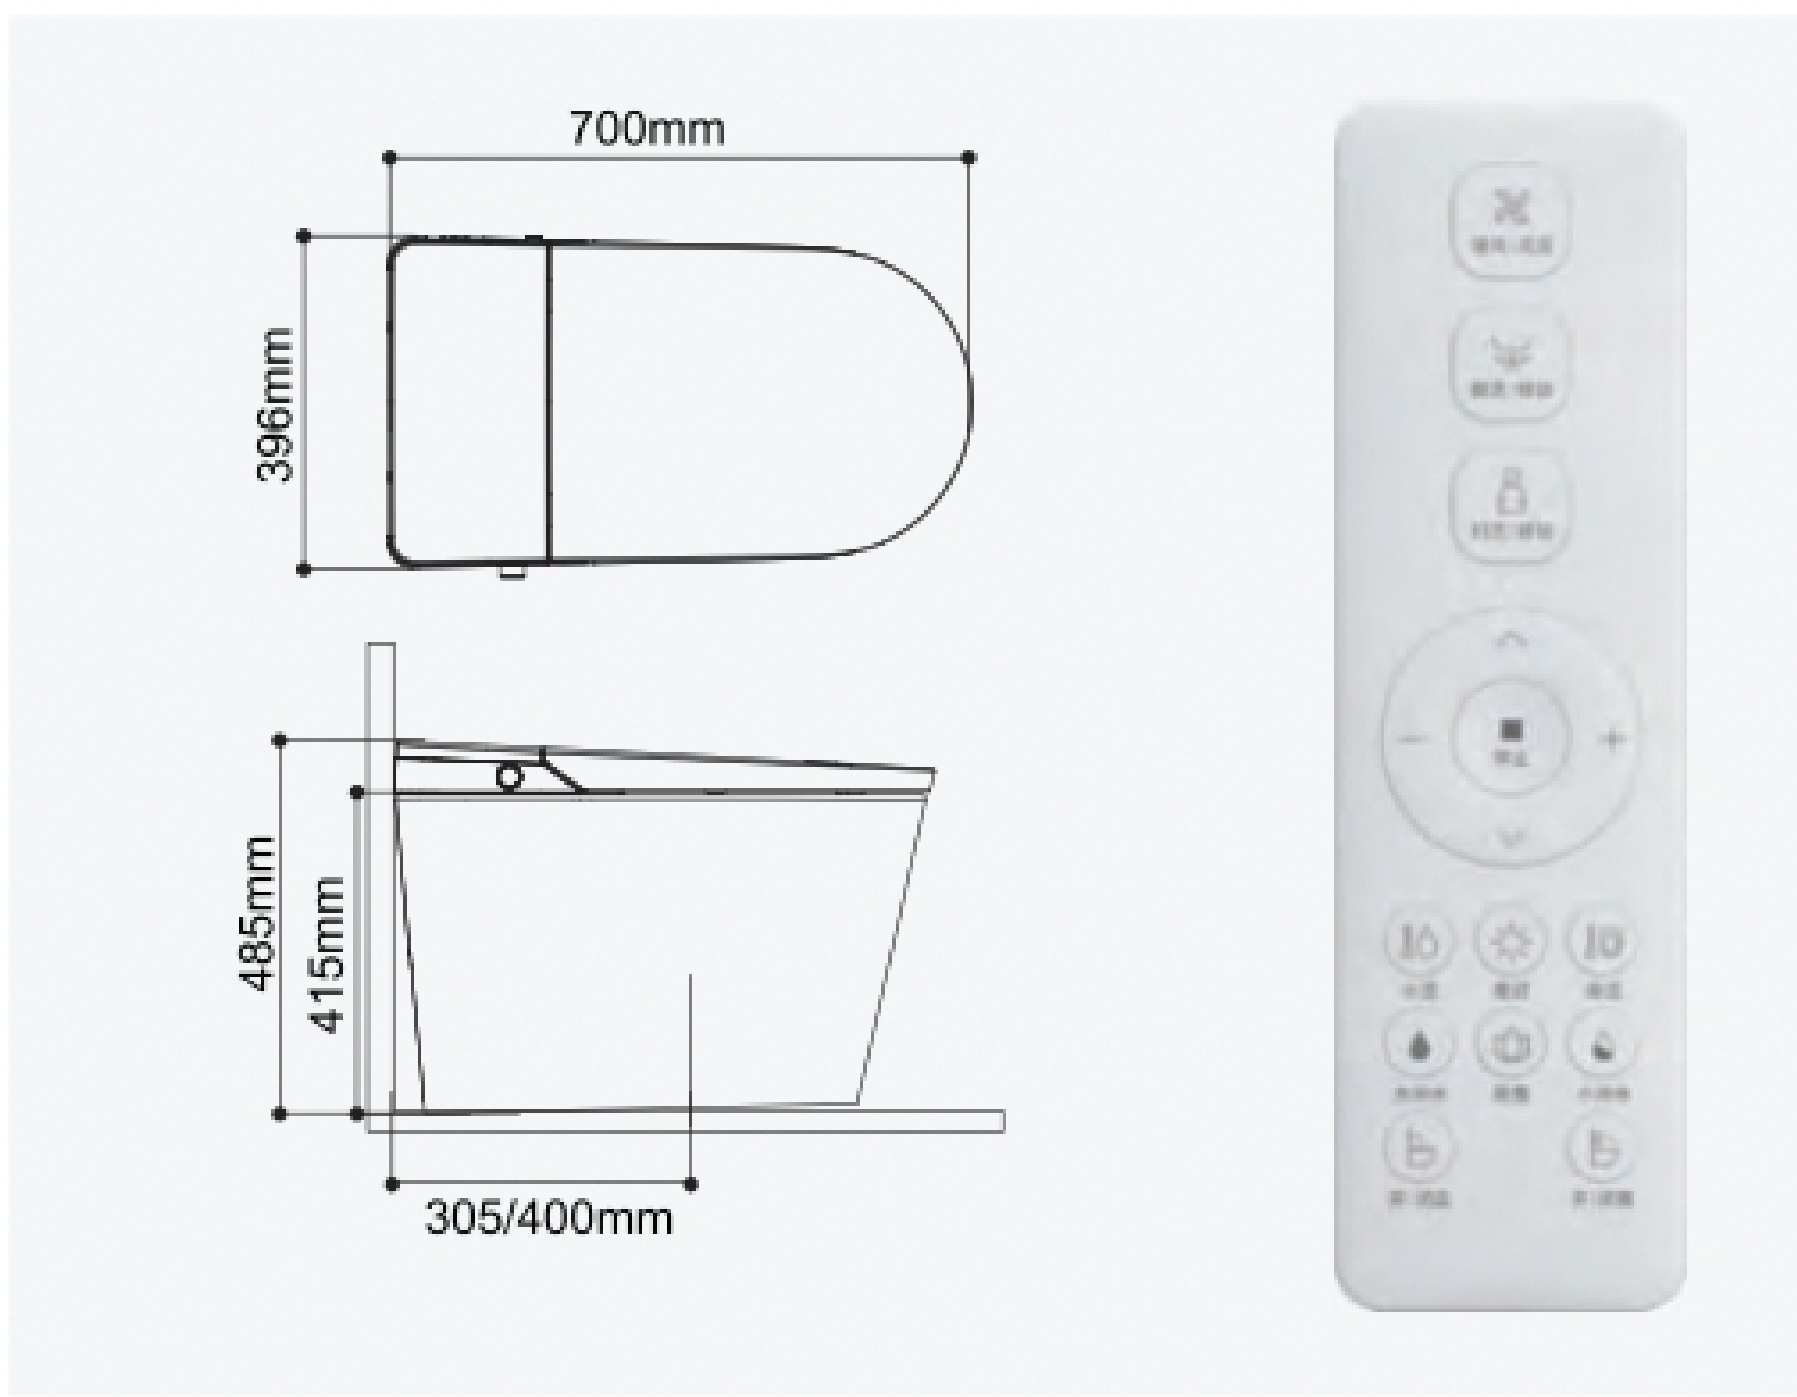

## Pre-washing for easy maintenance

The bowl will pre-wash before flushing to keep cleanliness.

**A6**

Dimension: 700×393×485mm  
 Rough-in: 305mm/400mm  
 Flushing volume: optional single 4.8L and dual 6L (full) /4.2L (half)  
 Heating mode: instant heating  
 Flushing mode: built-in tank, siphonic flushing  
 Power supply: 220V

**A7**

Dimension: 700×396×485mm  
 Rough-in: 305mm/400mm  
 Flushing volume: optional single 4.8L and dual 6L (full) /4.2L (half)  
 Heating mode: instant heating  
 Flushing mode: built-in tank, siphonic flushing  
 Power supply: 220V

**A9**

Dimension: 700×396×485mm  
 Rough-in: 305mm/400mm  
 Flushing volume: optional single 4.8L and dual 6L (full) /4.2L (half)  
 Heating mode: instant heating  
 Flushing mode: built-in tank, siphonic flushing  
 Power supply: 220V/110V (optional)

## G15

Dimension: 700×393×476mm

Rough-in: 305mm/400mm

Flushing volume: optional single 4.8L and dual 6L (full) /4.2L (half)

Heating mode: instant heating

Flushing mode: wash-down siphonic flushing

Power supply: 220V/110V (optional)