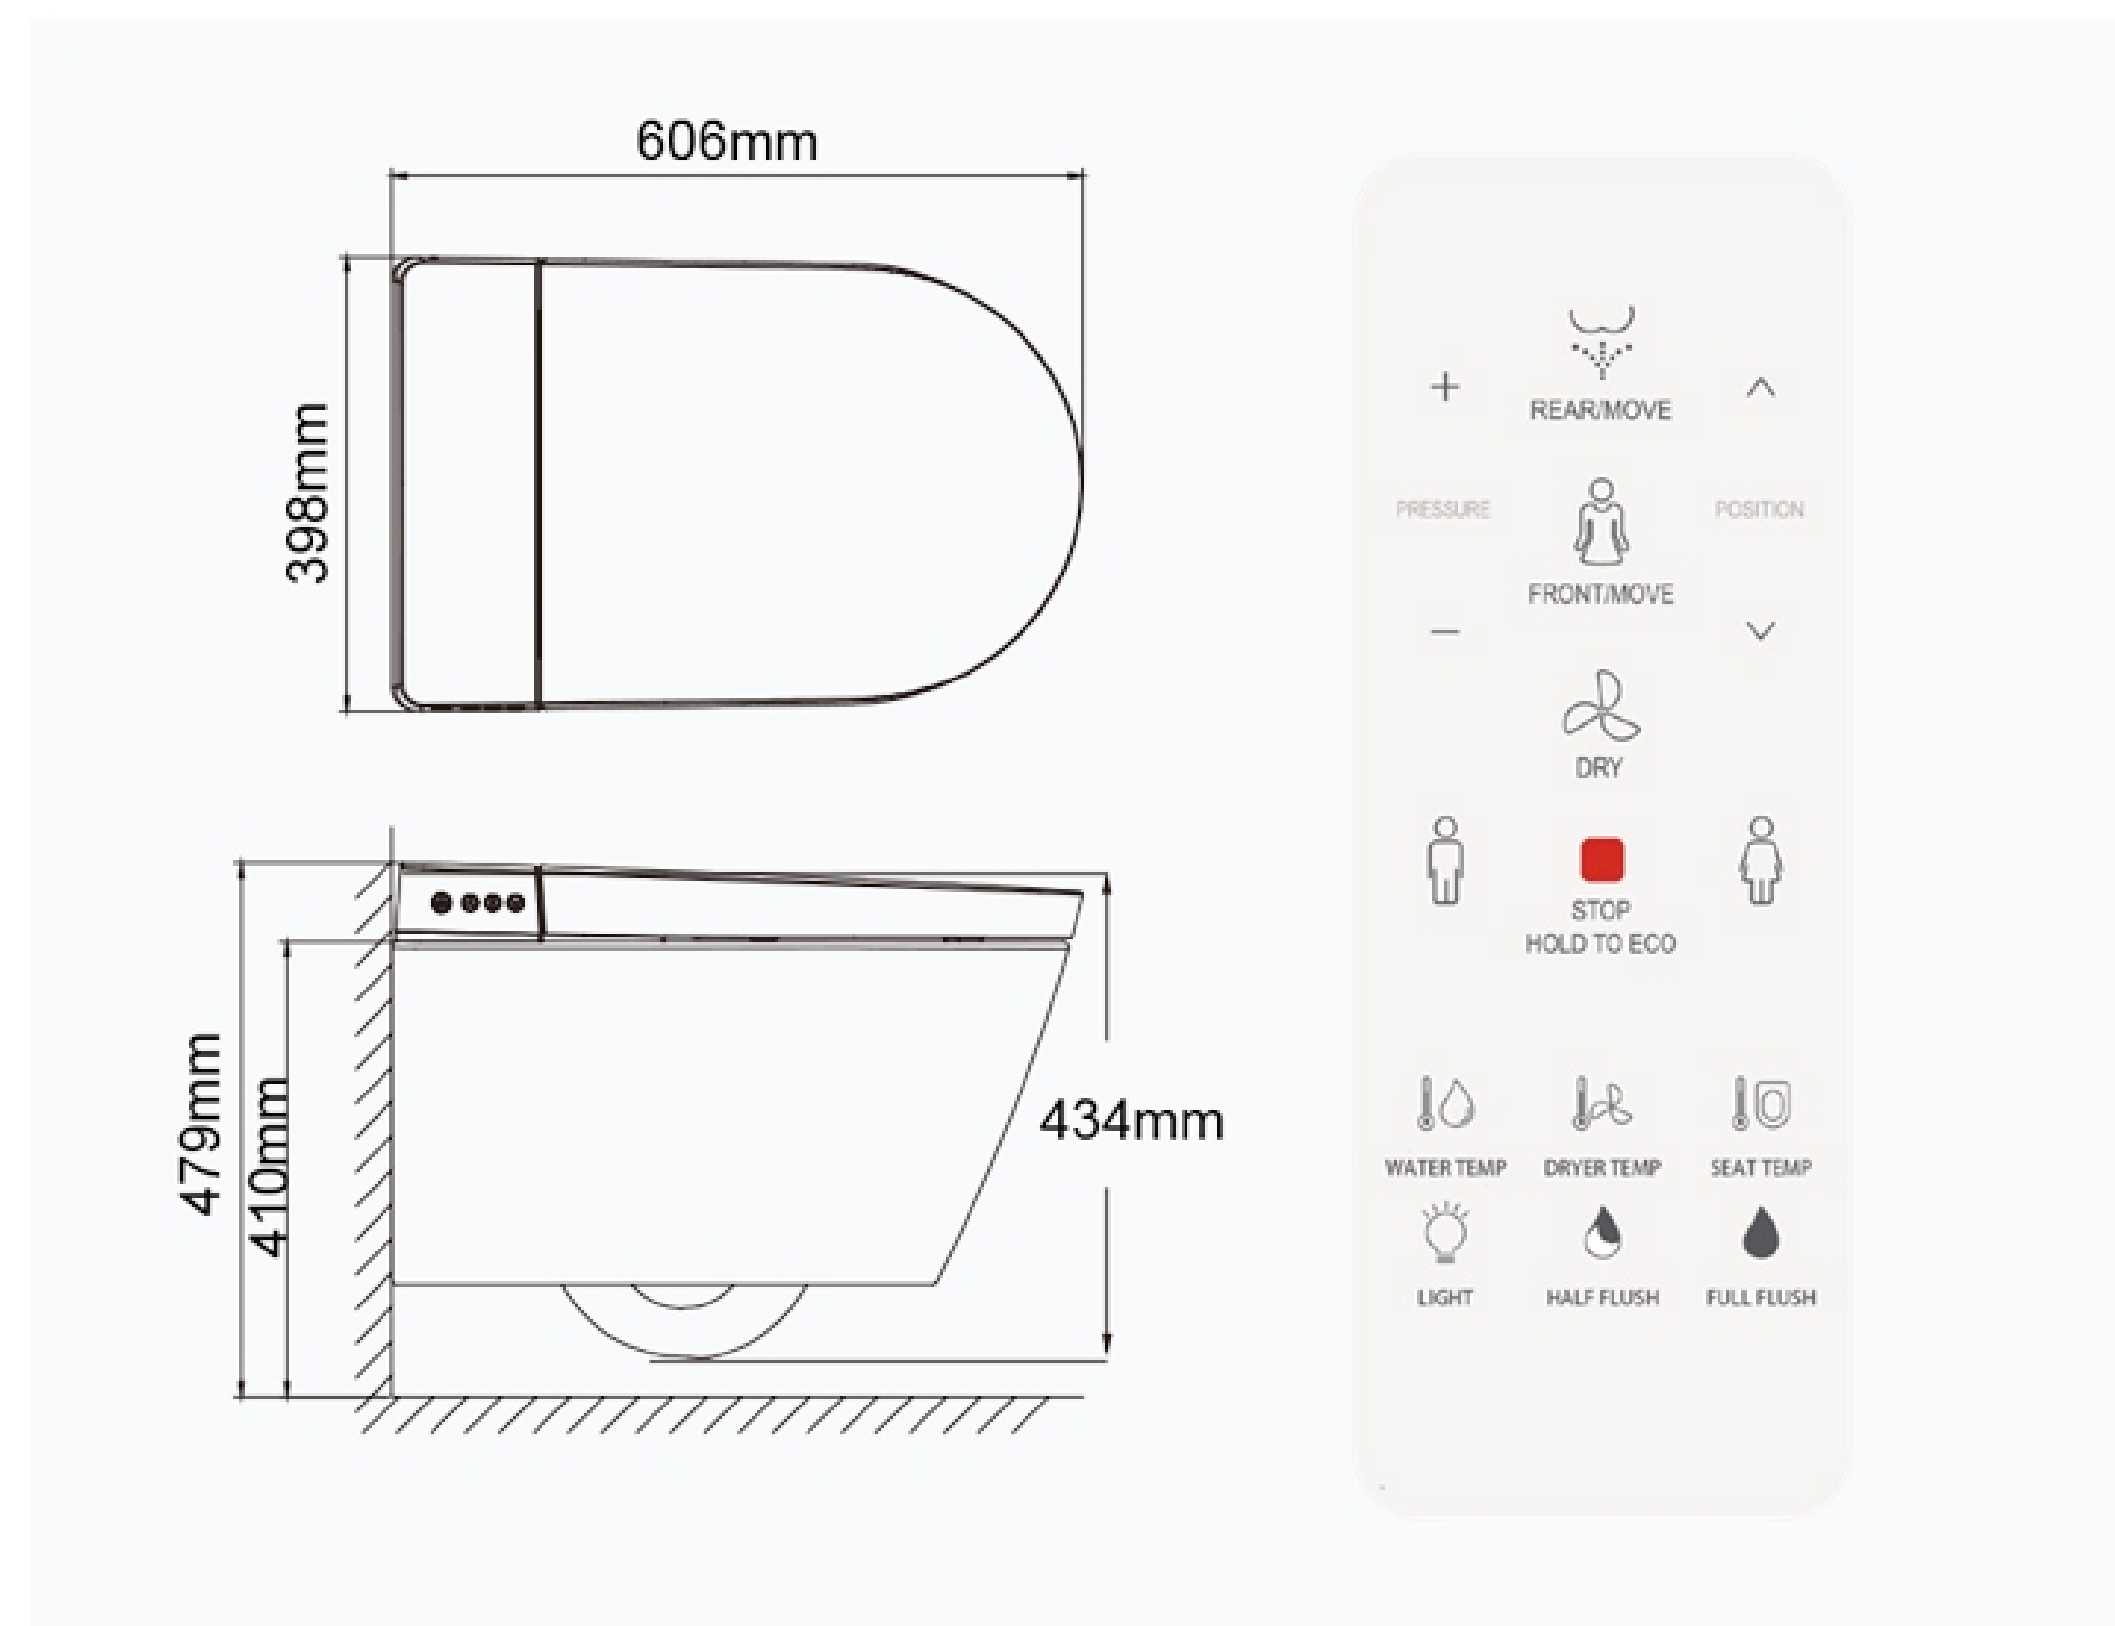

## G15

Dimension: 700×393×476mm

Rough-in: 305mm/400mm

Flushing volume: optional single 4.8L and dual 6L (full) /4.2L (half)

Heating mode: instant heating

Flushing mode: wash-down siphonic flushing

Power supply: 220V/110V (optional)

V7216

- Wall-hung toilet
- Seat heating
- Patented arc-shape spray wand
- Diatom deodorization

- Warm air dryer
- Mobile washing instant heating
- Night light
- Off-seat auto flushing

V7232

Dimension: 570×375×403mm  
 Flushing volume: 6L (full) / 4L (half)  
 Heating mode: instant heating  
 Flushing mode: gravity-fed flush, back outlet  
 Power supply: 220V-240V, 50/60Hz  
 Optional actuators: dual flush  
 Meet EN1717 standard