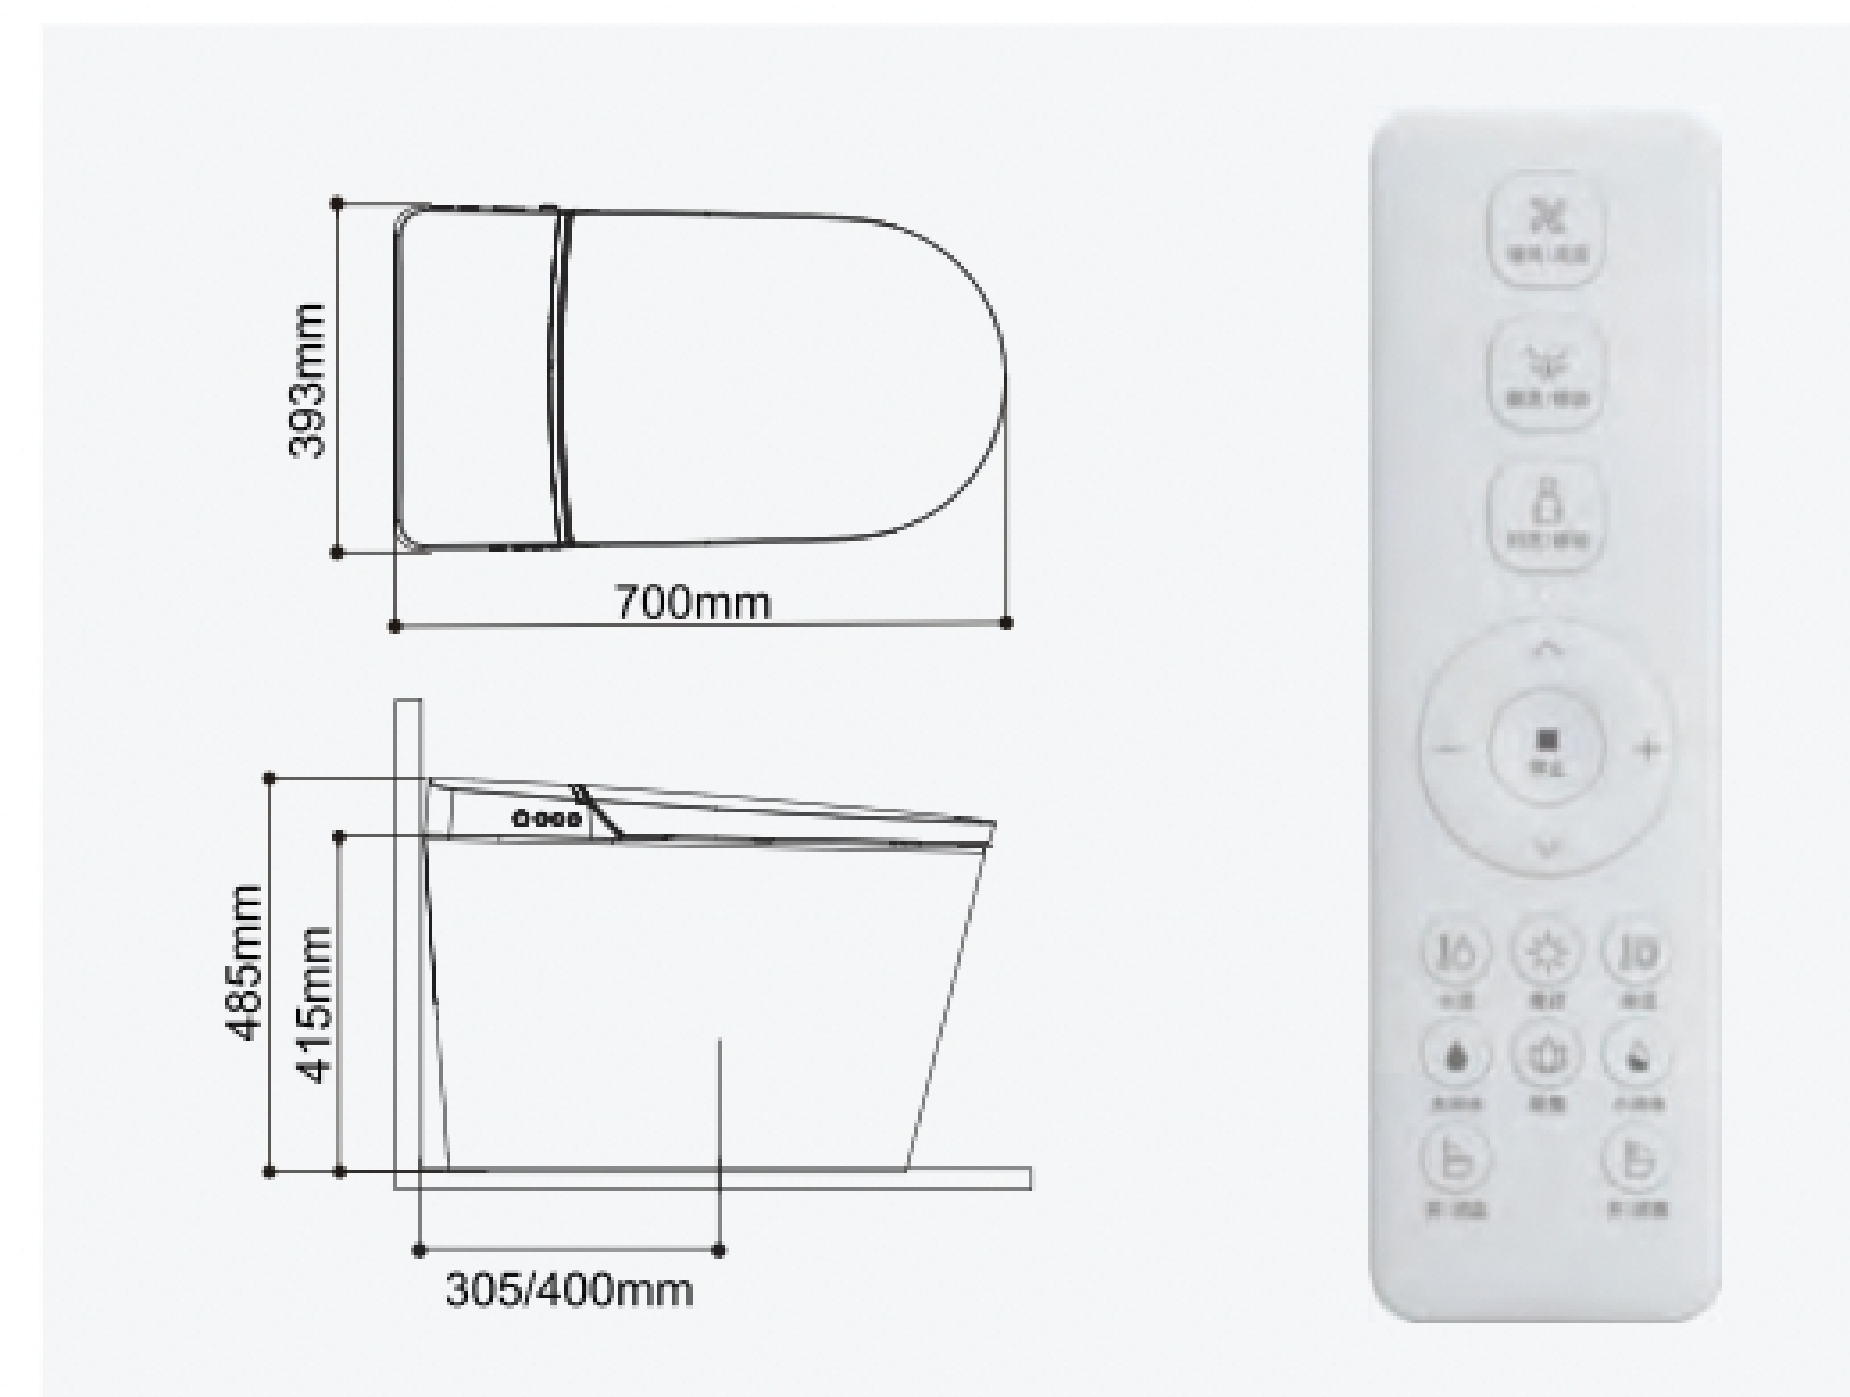

## Pre-washing for easy maintenance

The bowl will pre-wash before flushing to keep cleanliness.

**A6**

Dimension: 700×393×485mm  
 Rough-in: 305mm/400mm  
 Flushing volume: optional single 4.8L and dual 6L (full) /4.2L (half)  
 Heating mode: instant heating  
 Flushing mode: built-in tank, siphonic flushing  
 Power supply: 220V

**A7**

Dimension: 700×396×485mm  
 Rough-in: 305mm/400mm  
 Flushing volume: optional single 4.8L and dual 6L (full) /4.2L (half)  
 Heating mode: instant heating  
 Flushing mode: built-in tank, siphonic flushing  
 Power supply: 220V

**A9**

Dimension: 700×396×485mm  
 Rough-in: 305mm/400mm  
 Flushing volume: optional single 4.8L and dual 6L (full) /4.2L (half)  
 Heating mode: instant heating  
 Flushing mode: built-in tank, siphonic flushing  
 Power supply: 220V/110V (optional)