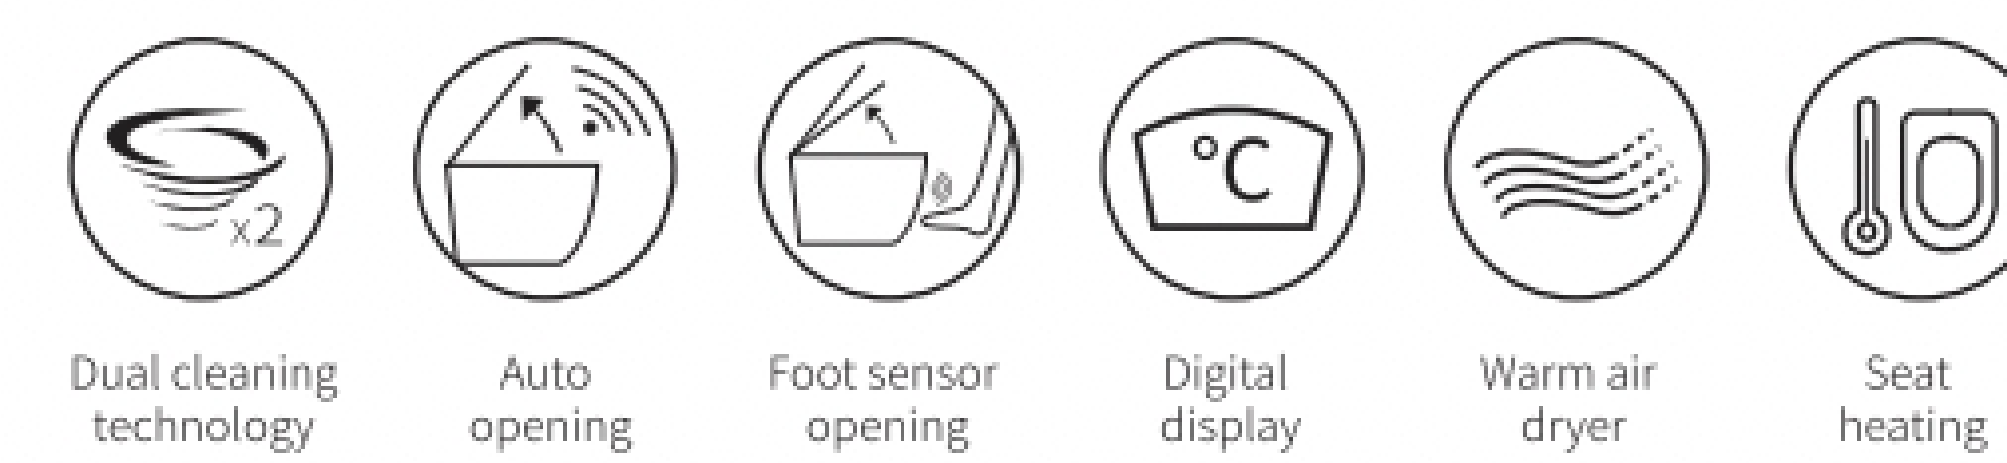

## G15

Dimension: 700×393×476mm

Rough-in: 305mm/400mm

Flushing volume: optional single 4.8L and dual 6L (full) /4.2L (half)

Heating mode: instant heating

Flushing mode: wash-down siphonic flushing

Power supply: 220V/110V (optional)