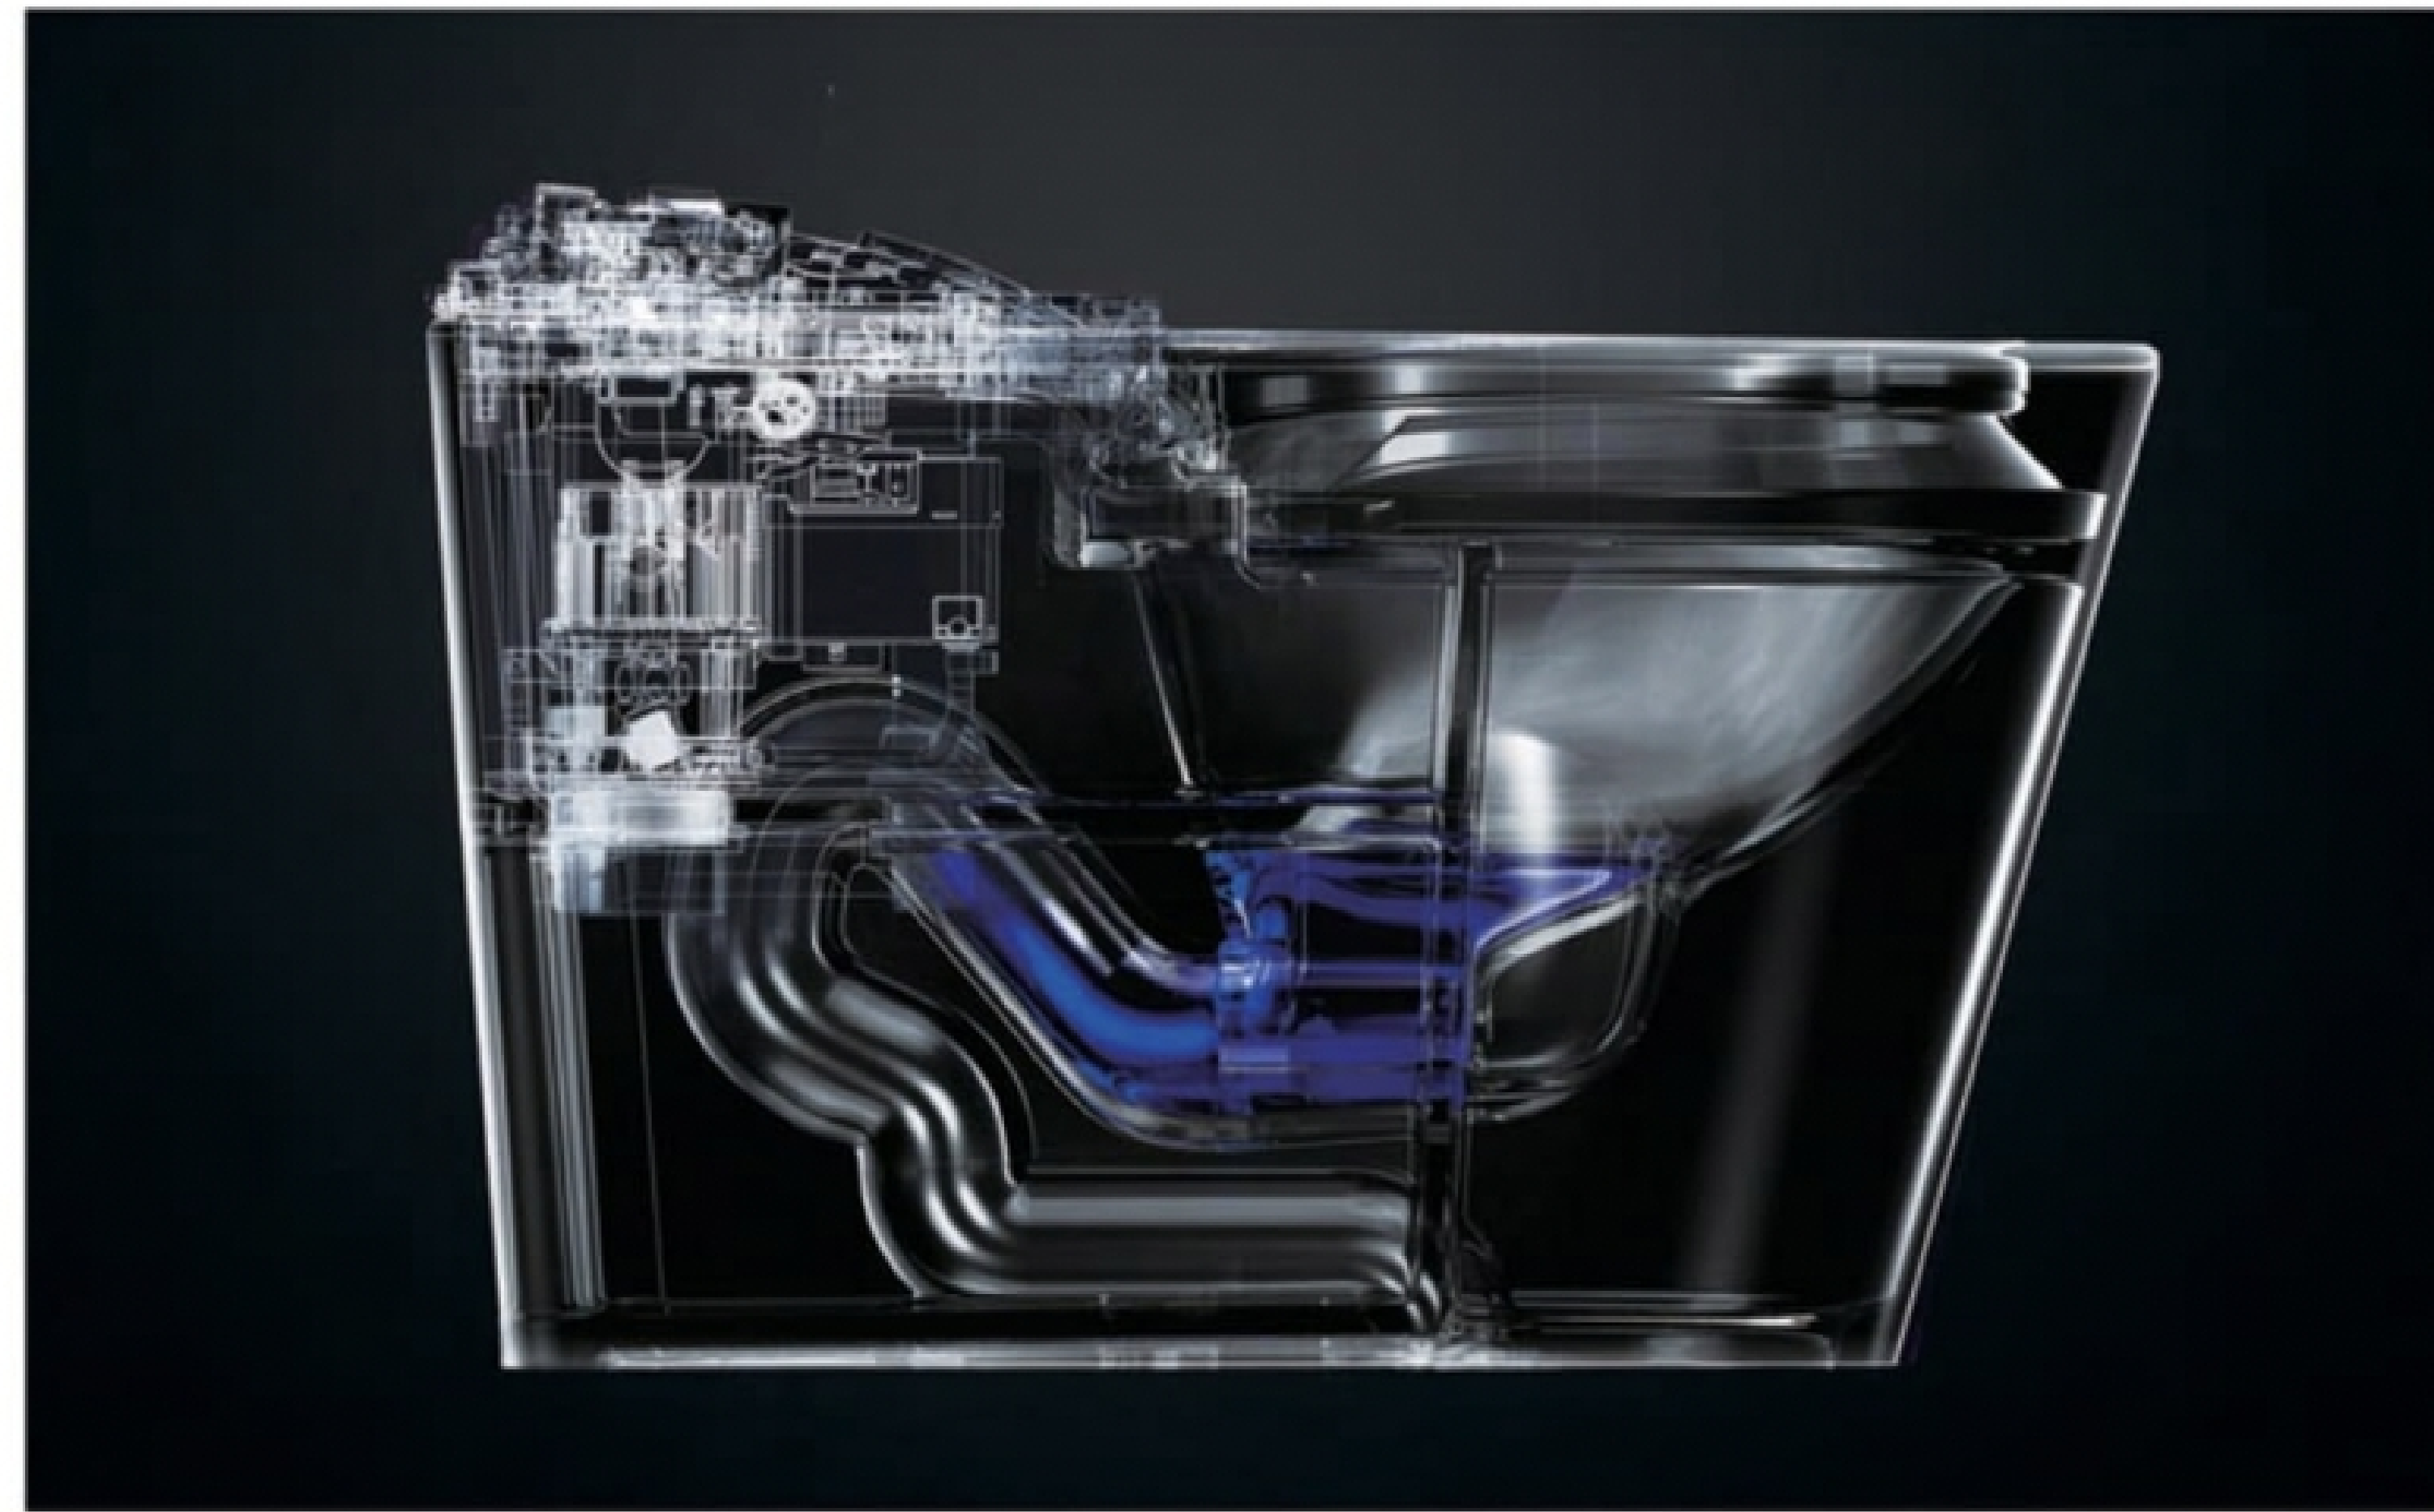

# A series

Intergrated Smart Toilets

Streamlined · Modern

Patented E-SHION flushing

Pre-wash

Diatom deodorization