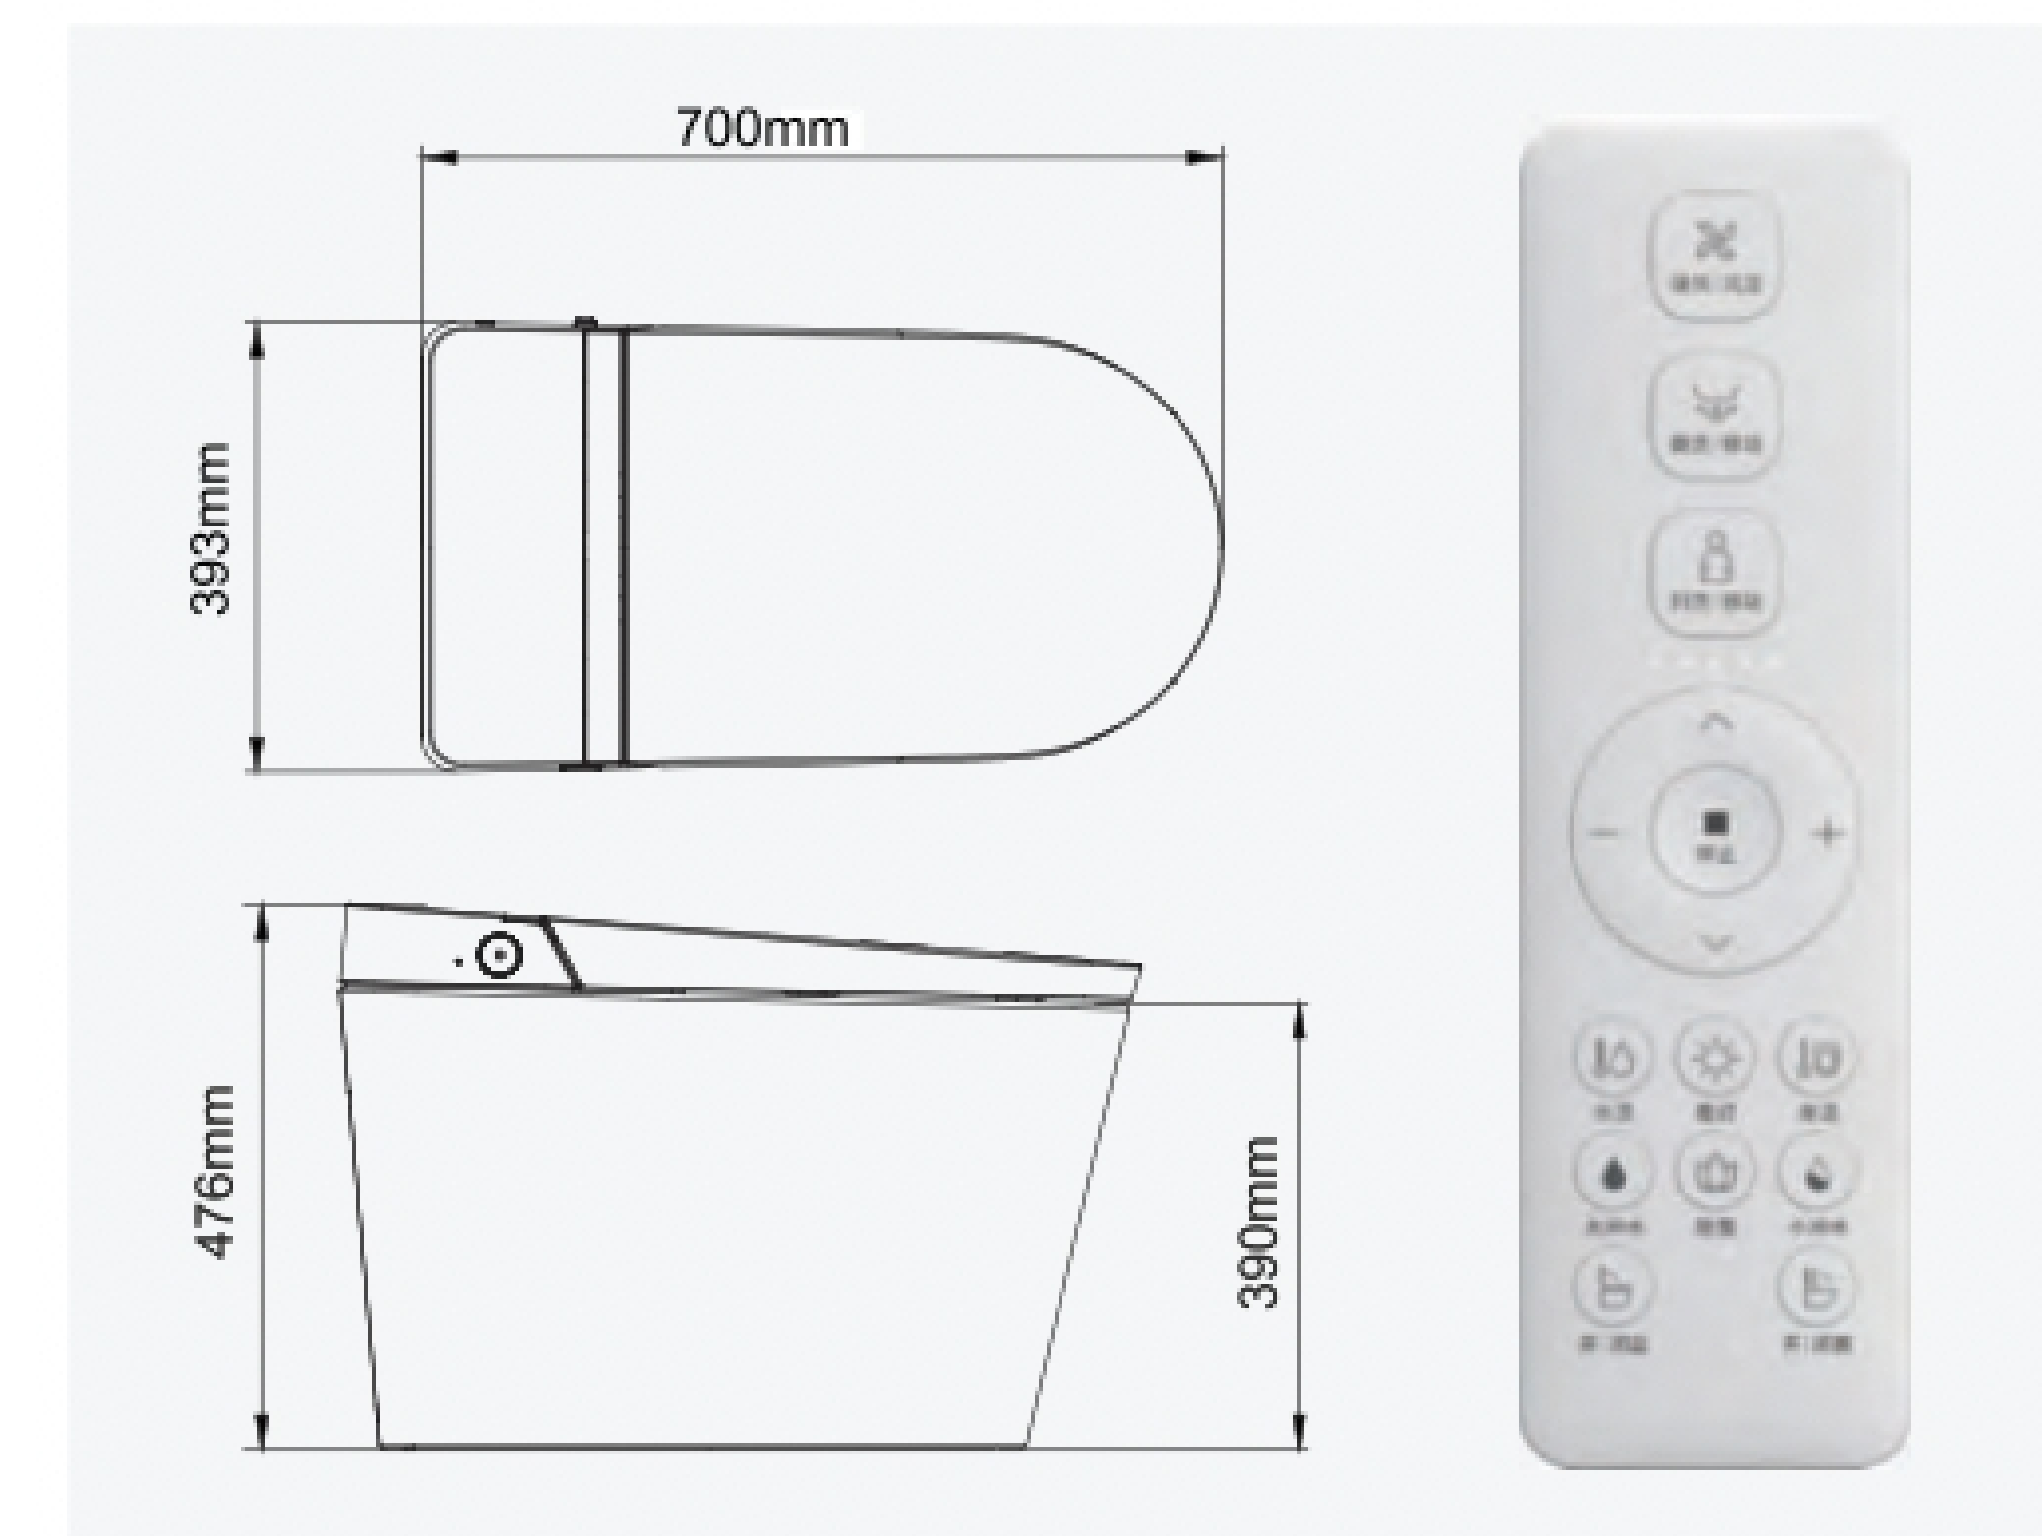

## G15

Dimension: 700×393×476mm

Rough-in: 305mm/400mm

Flushing volume: optional single 4.8L and dual 6L (full) /4.2L (half)

Heating mode: instant heating

Flushing mode: wash-down siphonic flushing

Power supply: 220V/110V (optional)

V7216

- Wall-hung toilet
- Seat heating
- Patented arc-shape spray wand
- Diatom deodorization

- Warm air dryer
- Mobile washing instant heating
- Night light
- Off-seat auto flushing

V7232

Dimension: 570×375×403mm  
 Flushing volume: 6L (full) / 4L (half)  
 Heating mode: instant heating  
 Flushing mode: gravity-fed flush, back outlet  
 Power supply: 220V-240V, 50/60Hz  
 Optional actuators: dual flush  
 Meet EN1717 standard