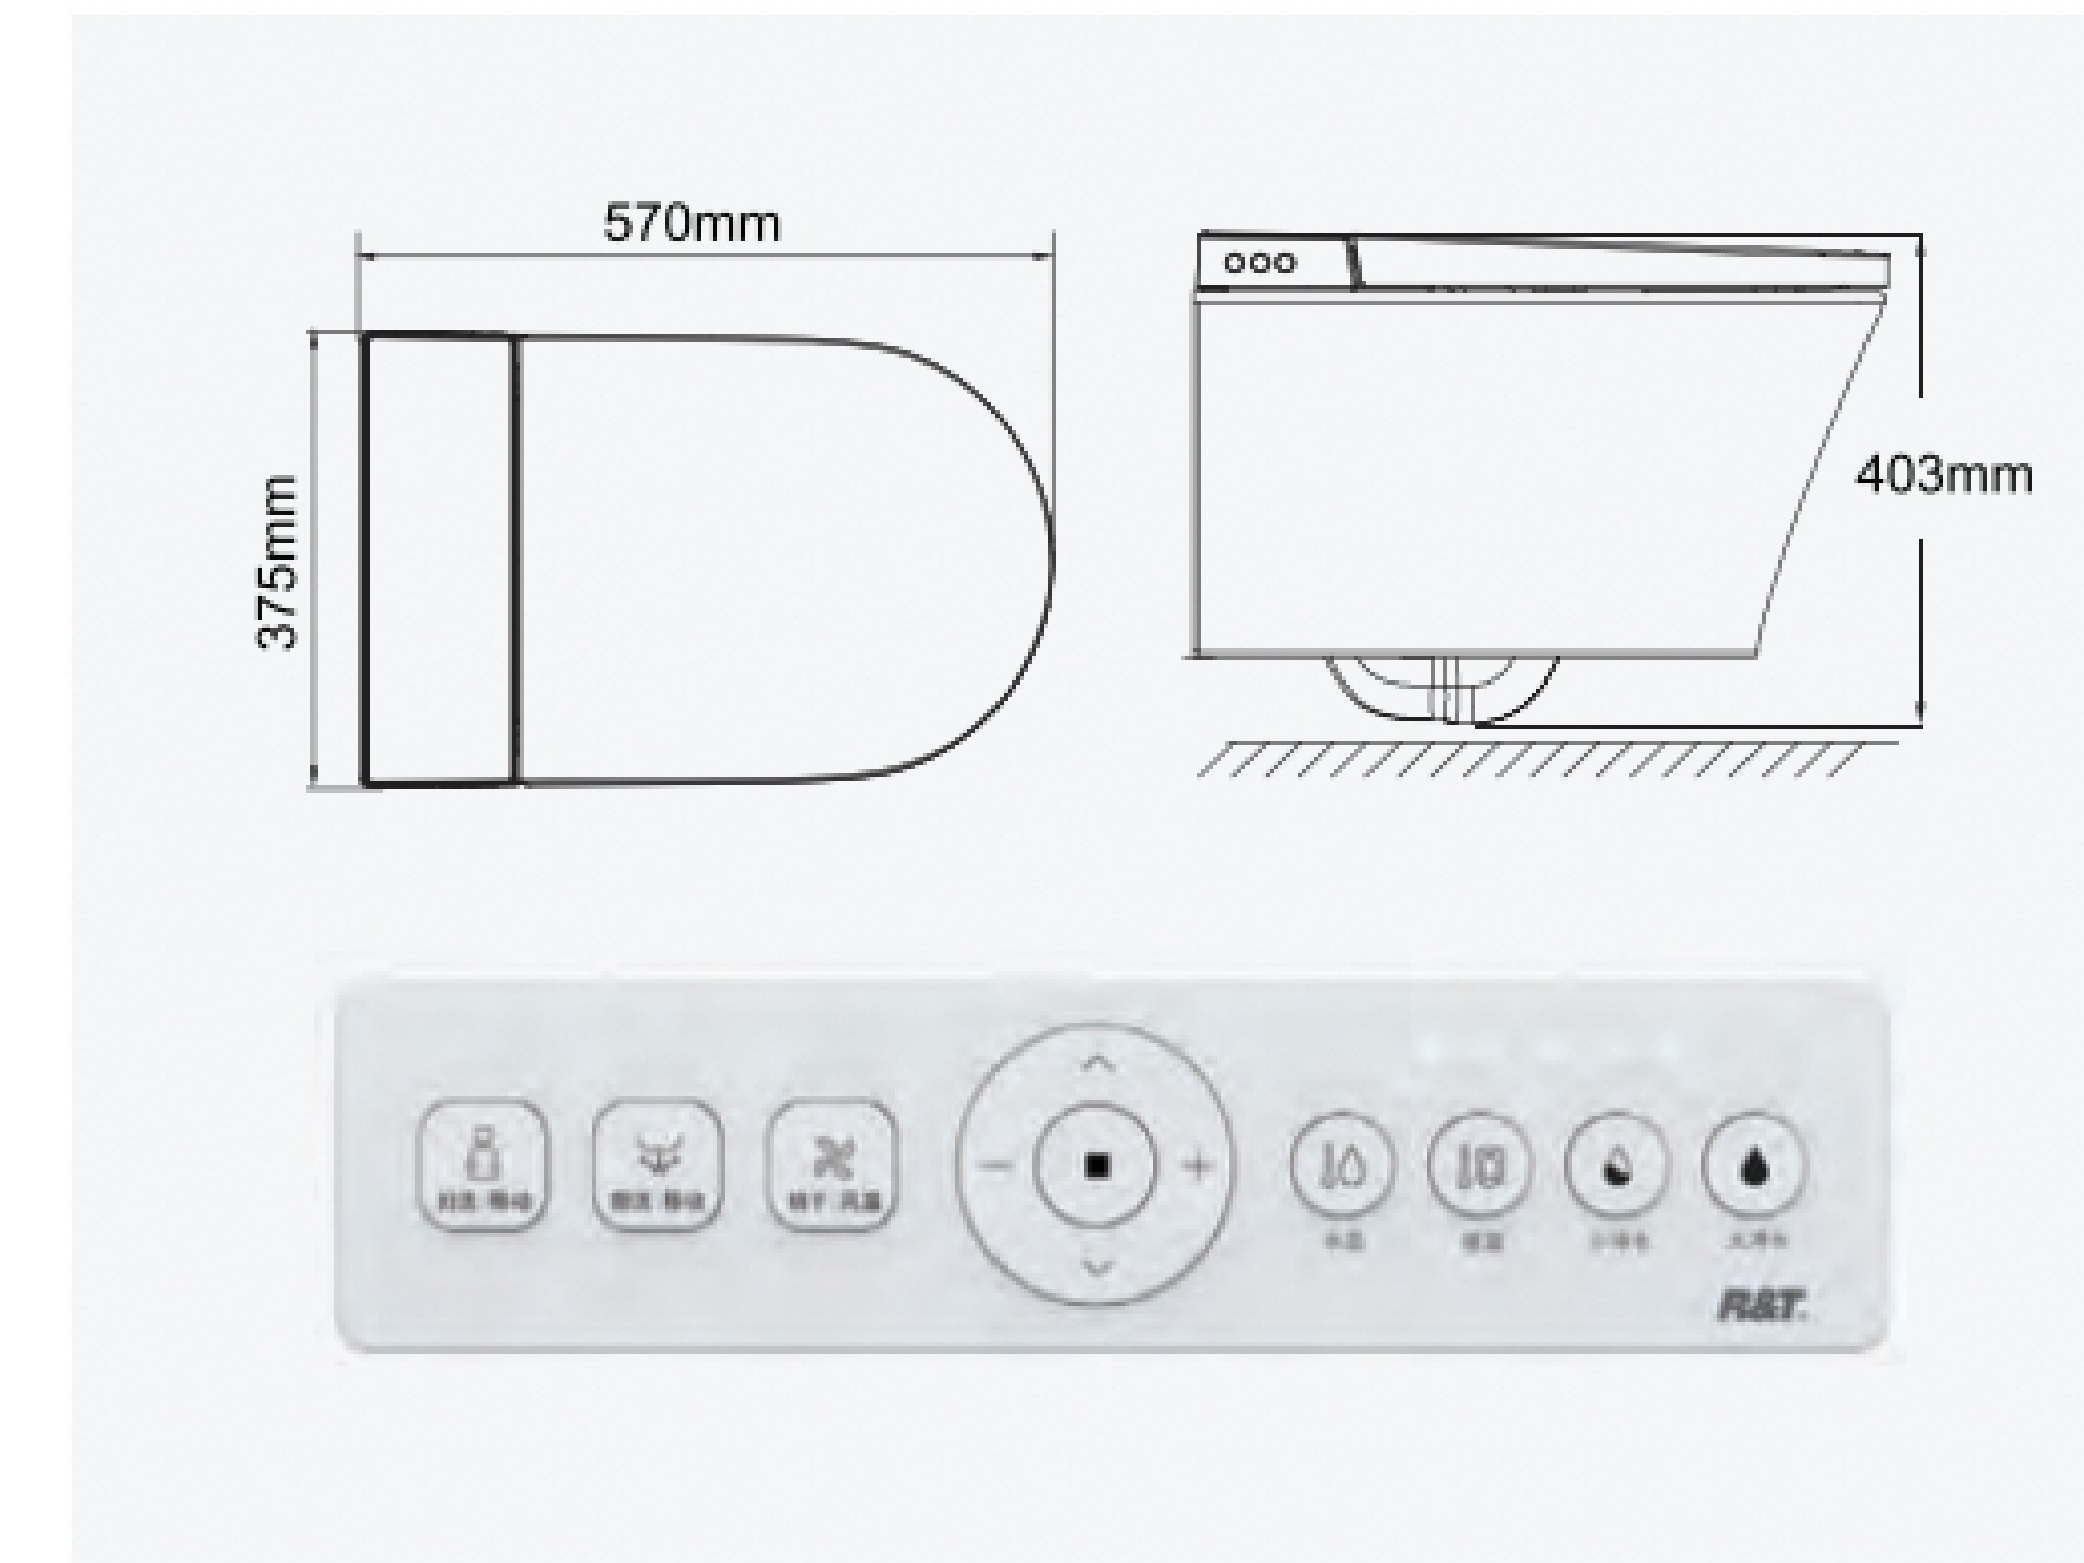

**A9**

Dimension: 700×396×485mm  
 Rough-in: 305mm/400mm  
 Flushing volume: optional single 4.8L and dual 6L (full) /4.2L (half)  
 Heating mode: instant heating  
 Flushing mode: built-in tank, siphonic flushing  
 Power supply: 220V/110V (optional)

## G15

Dimension: 700×393×476mm

Rough-in: 305mm/400mm

Flushing volume: optional single 4.8L and dual 6L (full) /4.2L (half)

Heating mode: instant heating

Flushing mode: wash-down siphonic flushing

Power supply: 220V/110V (optional)

V7216

- Wall-hung toilet
- Seat heating
- Patented arc-shape spray wand
- Diatom deodorization

- Warm air dryer
- Mobile washing instant heating
- Night light
- Off-seat auto flushing

V7232

Dimension: 570×375×403mm  
 Flushing volume: 6L (full) / 4L (half)  
 Heating mode: instant heating  
 Flushing mode: gravity-fed flush, back outlet  
 Power supply: 220V-240V, 50/60Hz  
 Optional actuators: dual flush  
 Meet EN1717 standard

### V8900 Non-electric bidet seat

Dimension: 500×365×60mm  
 Operation mode: knob control  
 Elongated U

Mounting plate available	Serial number	B
	PV0060301	135-165mm
	PV0060302	185-215mm

- Rear washing
- Front washing
- Nozzle self-cleaning
- Noise-free soft close
- One-button release
- Anti-bacterial nozzle