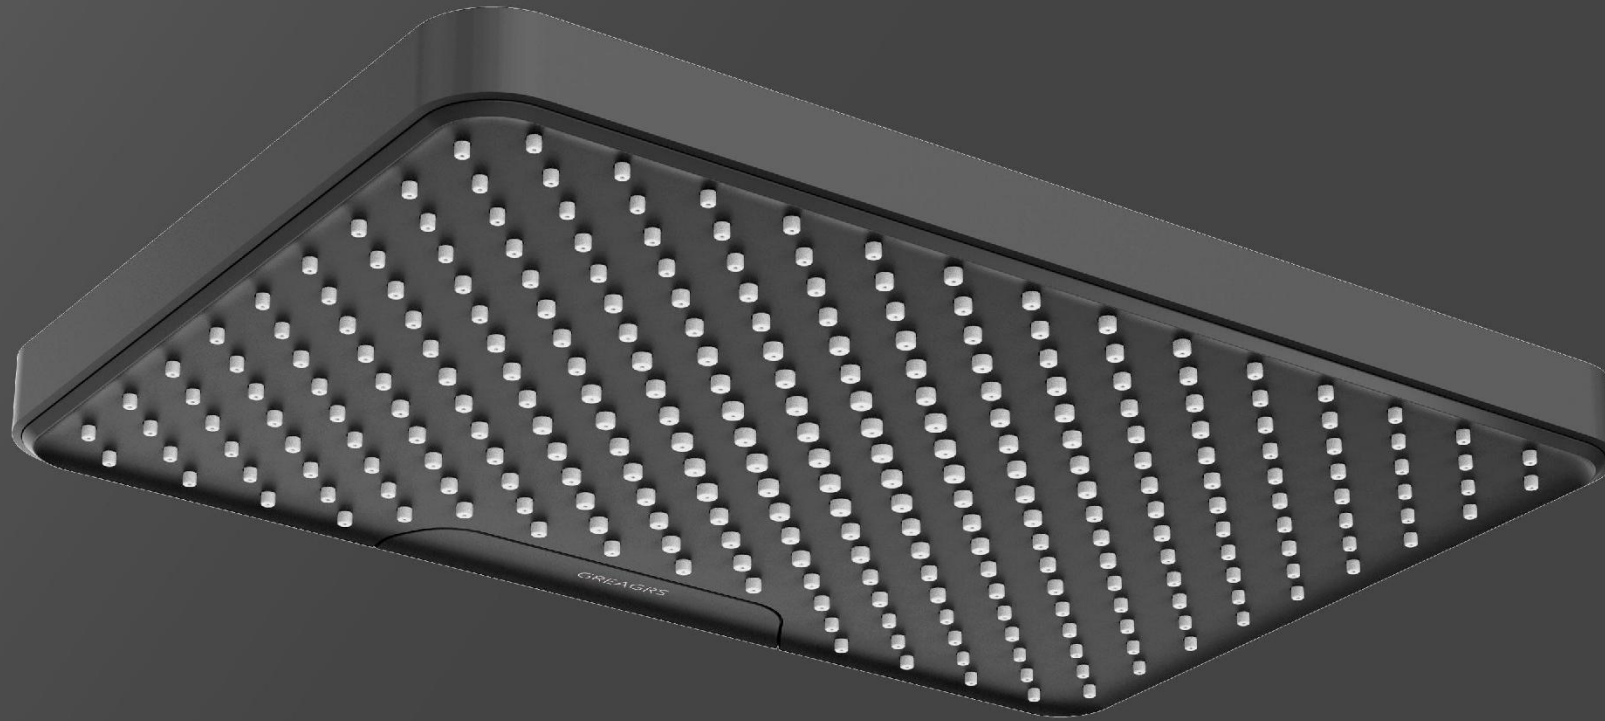

Features

THE UNIVERSAL SOLUTION

For 2-function, 3-function, single-lever, knob,
button thermostats

Features

PERFECT DESIGN

Tempered glass panel, exquisite knurling texture and classic round shape, make cleaning and control easier.

Luxurious double enjoyment

Soft

Rain Spray

Water-saving

Strong Massage Spray

Low-pressure & stimulating

Selected Design

Large Spray Disc

10" HEAD SHOWER
(1-Function, Silicone Nozzle)

More nozzle and larger spray disc deliver a powerful, thoroughly drenching overhead shower experience

Large Head Shower

- 10" large spray disc
- 360° adjustment for water outlet