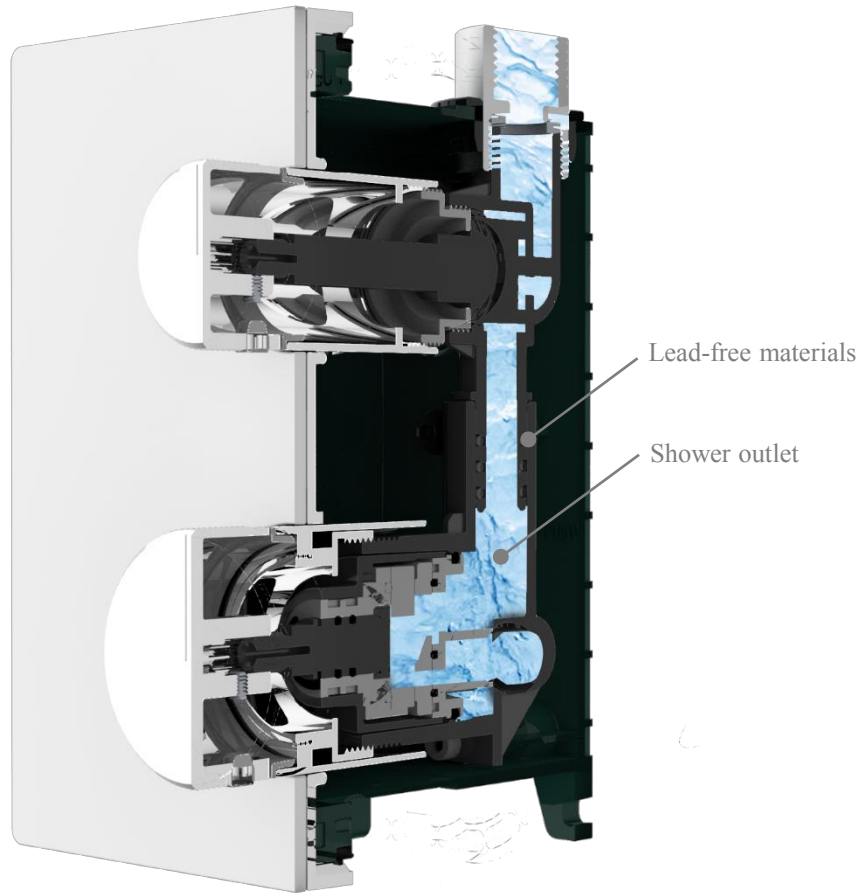

Features

INNOVATION AND QUALITY

Innovative lead-free materials reduces water contact with metals to maximize the health benefits for consumers and protects against the cold.