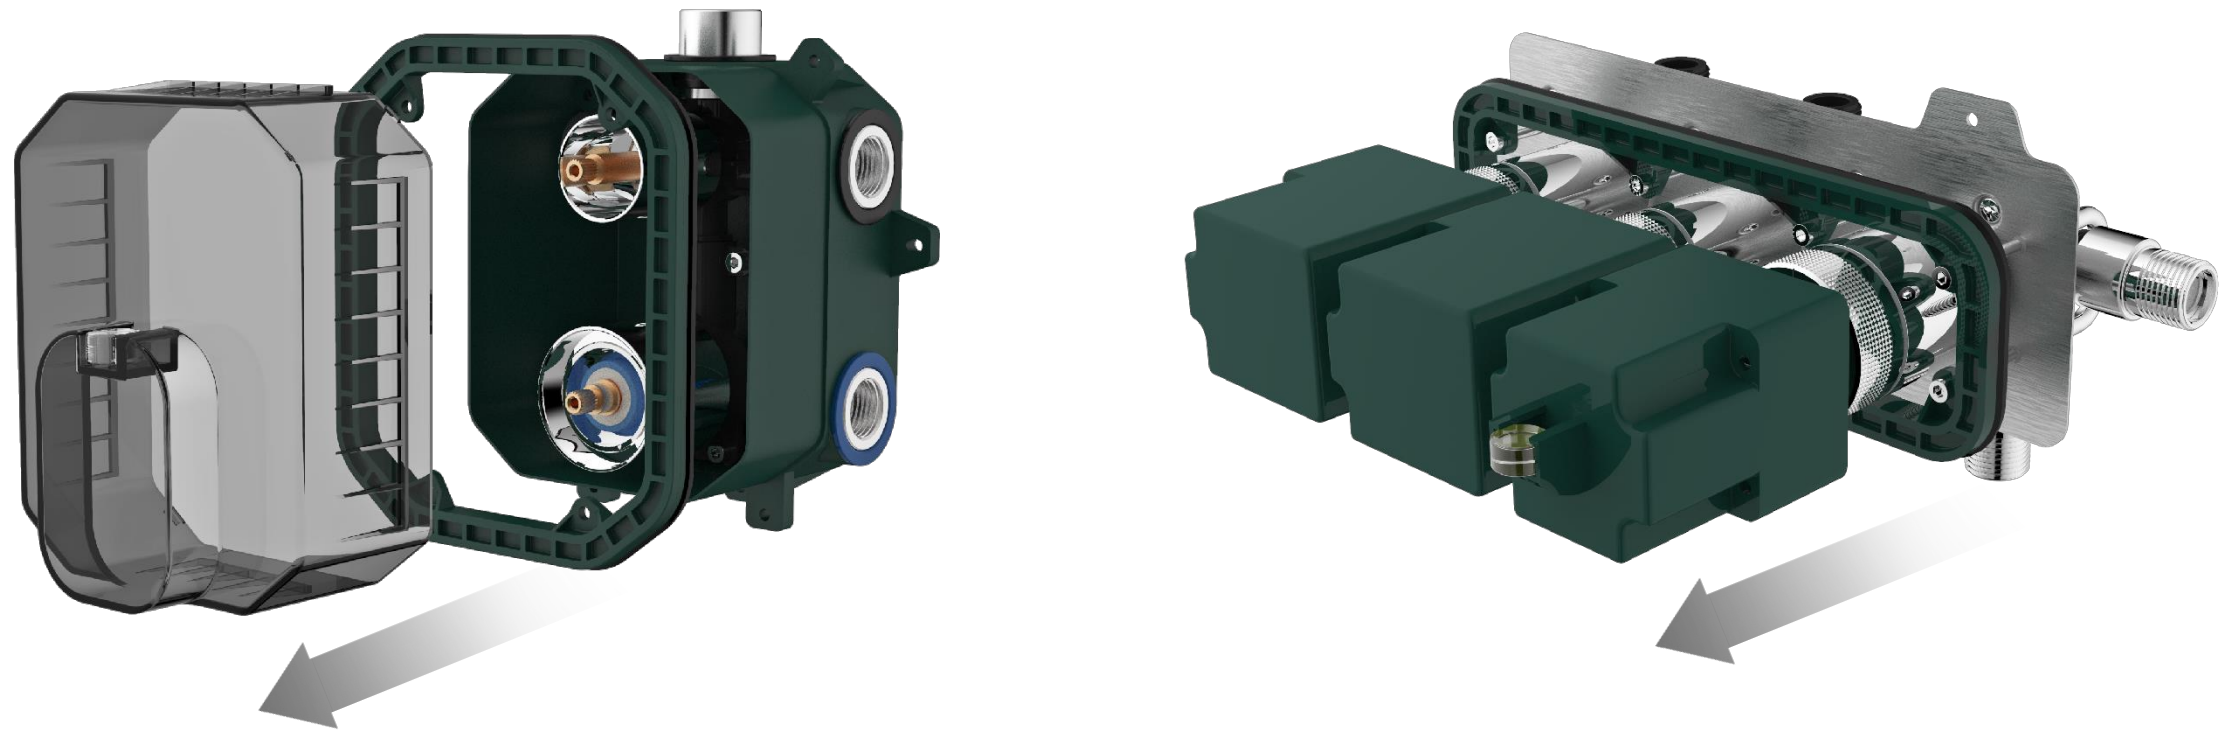

Adjust level in all directions, for perfect alignment

Features

INDEPENDENT PROTECTIVE COVER

Prevent sand and dust into built-in box

Features

Depth: 68-86mm (2.67-3.38 INCH)

FITS EVEN IN THIN WALLS

Adjustable installation depth from 68-86mm(2.67-3.38 INCH)