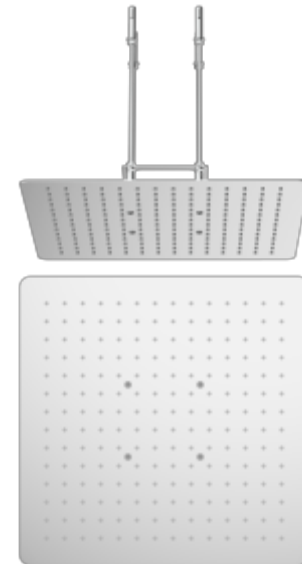

- AU512300C
- AU512300B
- AU512300H

Thermostatic Mixer, 2-Function
175*175mm

- AU512301C
- AU512301B
- AU512301H

Thermostatic Mixer, 2-Function
260*95mm

- AU514700C
- AU514700B
- AU514700H

Round Head Shower
12"/Stainless Steel
Ø300×2mm

-  AU51AP0
-  AU51AP1
-  AU51AP2

Round Head Shower
16"/Stainless Steel
Ø400×2mm

-  AU51AR0
-  AU51AR1
-  AU51AR2

Round Head Shower, Ceiling
16"/Stainless Steel
Ø400×3mm

-  AU51AU0
-  AU51AU1
-  AU51AU2

Square Head Shower
12"/Stainless Steel
Ø300×2mm

-  AU51AQ0
-  AU51AQ1
-  AU51AQ2

Square Head Shower
16"/Stainless Steel
Ø400×2mm

-  AU51AS0
-  AU51AS1
-  AU51AS2

Square Head Shower, Ceiling
16"/Stainless Steel
Ø400×3mm

-  AU51AT0
-  AU51AT1
-  AU51AT2

Head Shower, 2-Function