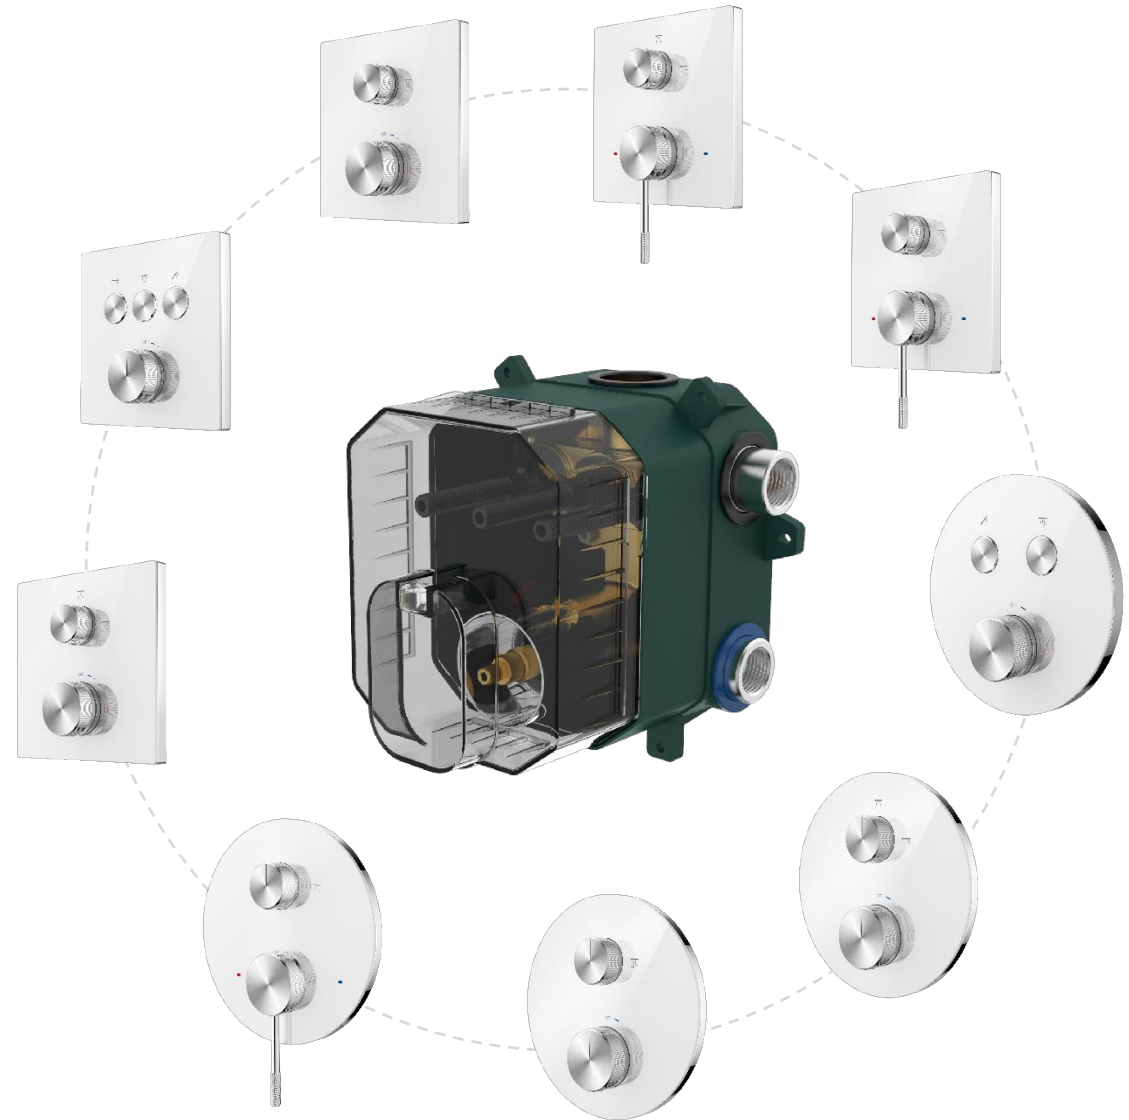

Your bathroom is a private place where you feel safe and secure and truly at home.

Metallic black and minimalist design fits perfectly in modern bathroom worlds.

CONCEALED TECHNOLOGY

- Built-in brass valve body offers extra flexibility in plate selection;
- Lever, knob or button optional
- 100% factory tested

Features

THE UNIVERSAL SOLUTION

For 2-function, 3-function, single-lever, knob,
button thermostats

Features

PERFECT DESIGN

Tempered glass panel, exquisite knurling texture and classic round shape, make cleaning and control easier.

Features

Seal plate

SEALING SYSTEM

Seal plate completely eliminates water behind inside box, ensuring long-lasting performance.

Features

BUILT-IN SAFETY VALVE

Resistant to aggressive weather conditions, anti-explosion and anti-freezing

10" HEAD SHOWER
(1-Function, Silicone Nozzle)

More nozzle and larger spray disc deliver a powerful, thoroughly drenching overhead shower experience

Large Head Shower

- 10" large spray disc
- 360° adjustment for water outlet