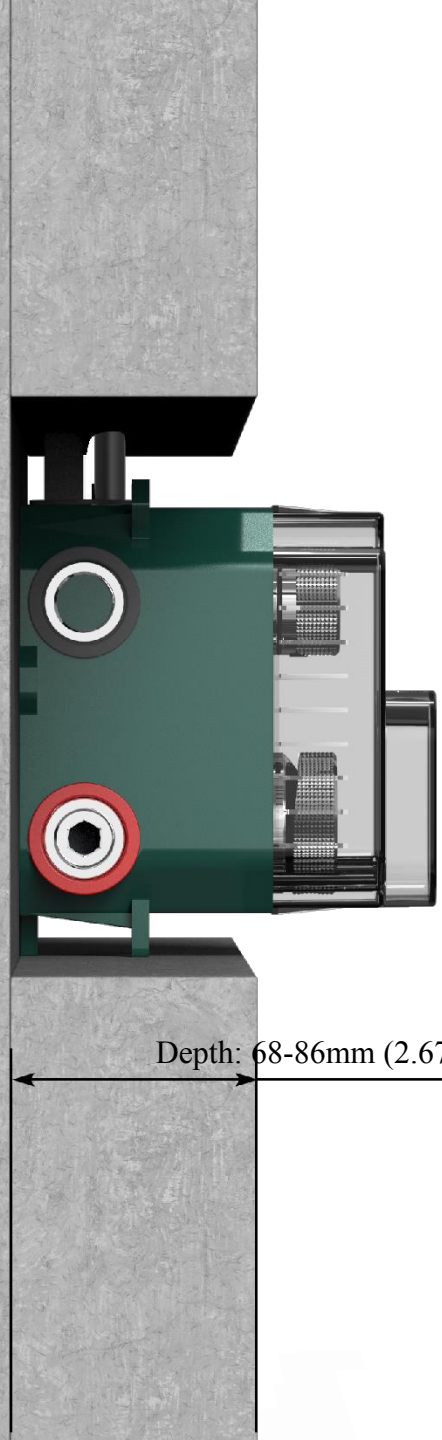

Adjust level in all directions, for perfect alignment

Features

INDEPENDENT PROTECTIVE COVER

Prevent sand and dust into built-in box

Features

Depth: 68-86mm (2.67-3.38 INCH)

FITS EVEN IN THIN WALLS

Adjustable installation depth from 68-86mm(2.67-3.38 INCH)