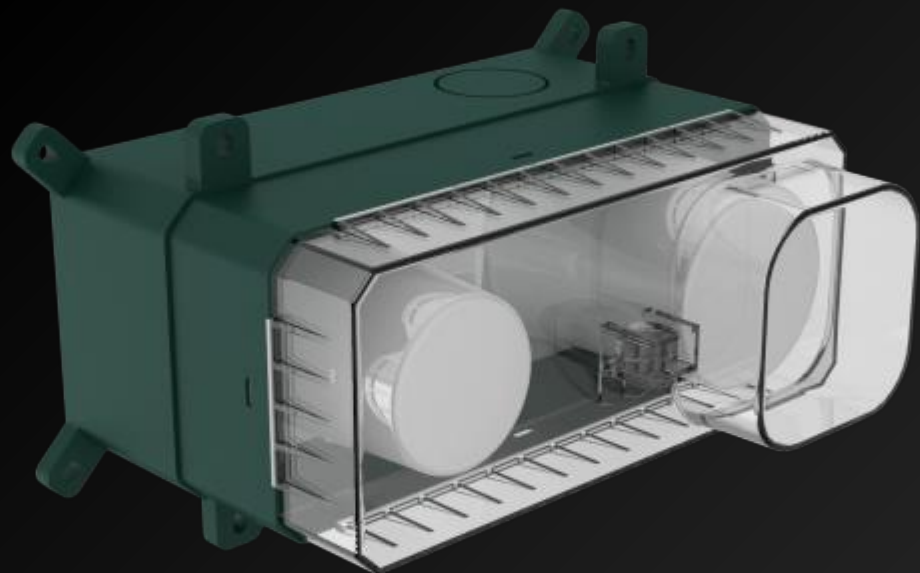

Concave design

10" spray disc

Silk spray

360° adjustment

BUILT-IN BOX FOR BASIN MIXER

Minimalist and superior design combined with convenient and versatile functions, R-BOX Series let you enjoy the comfort and relaxation everyday.

AU504900C

AU504900H

AU504900B

Designed and engineered for more comfort, convenience and space, R-BOX SERIES is a perfect solution for your bathroom.

BUILT-IN BASIN MIXER
R-cylinder
SERIES

Thermostatic Mixer, 3-Function
170*170mm