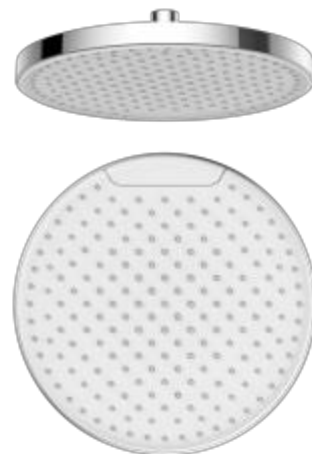

-  AU51AP0
-  AU51AP1
-  AU51AP2

Round Head Shower
16"/Stainless Steel
Ø400×2mm

-  AU51AR0
-  AU51AR1
-  AU51AR2

Round Head Shower, Ceiling
16"/Stainless Steel
Ø400×3mm

-  AU51AU0
-  AU51AU1
-  AU51AU2

Square Head Shower
12"/Stainless Steel
Ø300×2mm

-  AU51AQ0
-  AU51AQ1
-  AU51AQ2

Square Head Shower
16"/Stainless Steel
Ø400×2mm

-  AU51AS0
-  AU51AS1
-  AU51AS2

Square Head Shower, Ceiling
16"/Stainless Steel
Ø400×3mm

-  AU51AT0
-  AU51AT1
-  AU51AT2

Head Shower, 2-Function

Stainless steel
550x170×20mm

- AU51AV0
- AU51AV1
- AU51AV2

Round Head Shower

10''/ABS
ø255x65.5mm

- AU51B10
- AU51B11
- AU51B12

Round Hand Shower, 3-Function

5''/ABS
125x255.3x35mm

- AU51B00
- AU51B01
- AU51B02