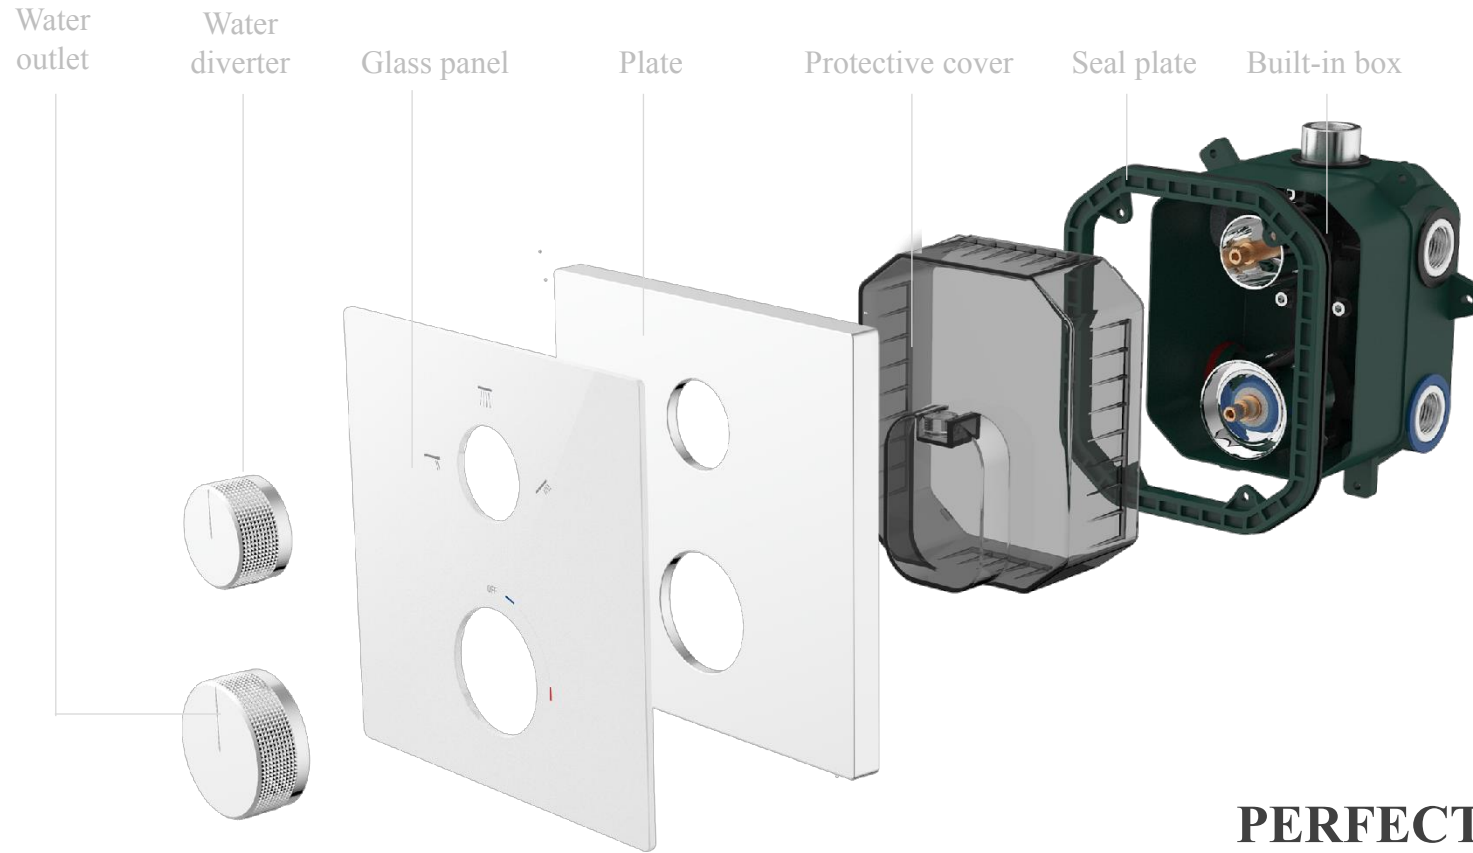

Your bathroom is a private place where you feel safe and secure and truly at home.

Metallic black and minimalist design fits perfectly in modern bathroom worlds.

CONCEALED TECHNOLOGY

- Built-in brass valve body offers extra flexibility in plate selection;
- Lever, knob or button optional
- 100% factory tested

Features

THE UNIVERSAL SOLUTION

For 2-function, 3-function, single-lever, knob,
button thermostats

Features

PERFECT DESIGN

Tempered glass panel, exquisite knurling texture and classic round shape, make cleaning and control easier.

Features

Seal plate

SEALING SYSTEM

Seal plate completely eliminates water behind inside box, ensuring long-lasting performance.

Features

BUILT-IN SAFETY VALVE

Resistant to aggressive weather conditions, anti-explosion and anti-freezing