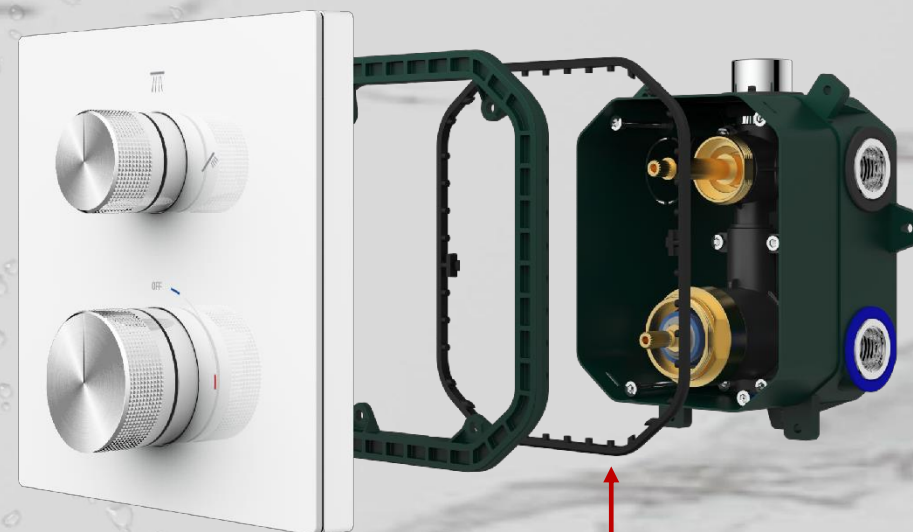

Your bathroom is a private place where you feel safe and secure and truly at home.

Metallic black and minimalist design fits perfectly in modern bathroom worlds.

CONCEALED TECHNOLOGY

- Built-in brass valve body offers extra flexibility in plate selection;
- Lever, knob or button optional
- 100% factory tested

Features

THE UNIVERSAL SOLUTION

For 2-function, 3-function, single-lever, knob,
button thermostats

Features

PERFECT DESIGN

Tempered glass panel, exquisite knurling texture and classic round shape, make cleaning and control easier.

Features

Seal plate

SEALING SYSTEM

Seal plate completely eliminates water behind inside box, ensuring long-lasting performance.

Features

BUILT-IN SAFETY VALVE

Resistant to aggressive weather conditions, anti-explosion and anti-freezing