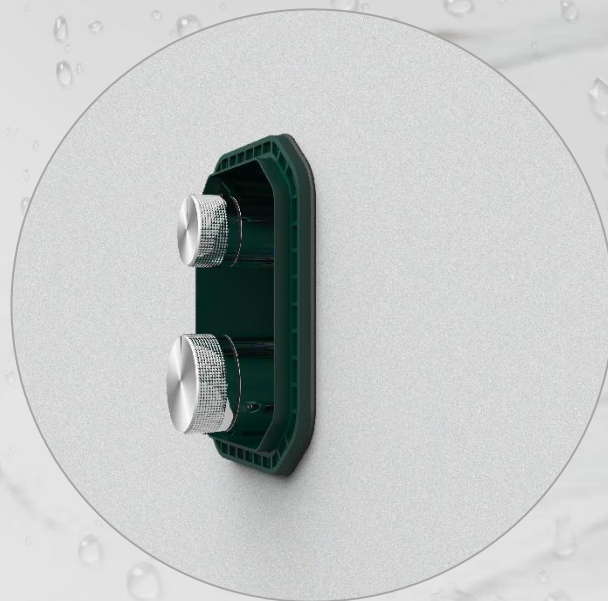

Your bathroom is a private place where you feel safe and secure and truly at home.

Metallic black and minimalist design fits perfectly in modern bathroom worlds.

CONCEALED TECHNOLOGY

- Built-in brass valve body offers extra flexibility in plate selection;
- Lever, knob or button optional
- 100% factory tested

Features

THE UNIVERSAL SOLUTION

For 2-function, 3-function, single-lever, knob,
button thermostats

Features

PERFECT DESIGN

Tempered glass panel, exquisite knurling texture and classic round shape, make cleaning and control easier.

Features

Seal plate

SEALING SYSTEM

Seal plate completely eliminates water behind inside box, ensuring long-lasting performance.

Features

BUILT-IN SAFETY VALVE

Resistant to aggressive weather conditions, anti-explosion and anti-freezing

Patent No. 202210181513.1

(A water valve and valve mechanism against freezing and cracking)

Features

BACKFLOW PROTECTION

Effectively prevent water backflow and stop cross flow
between the hot and cold supplies