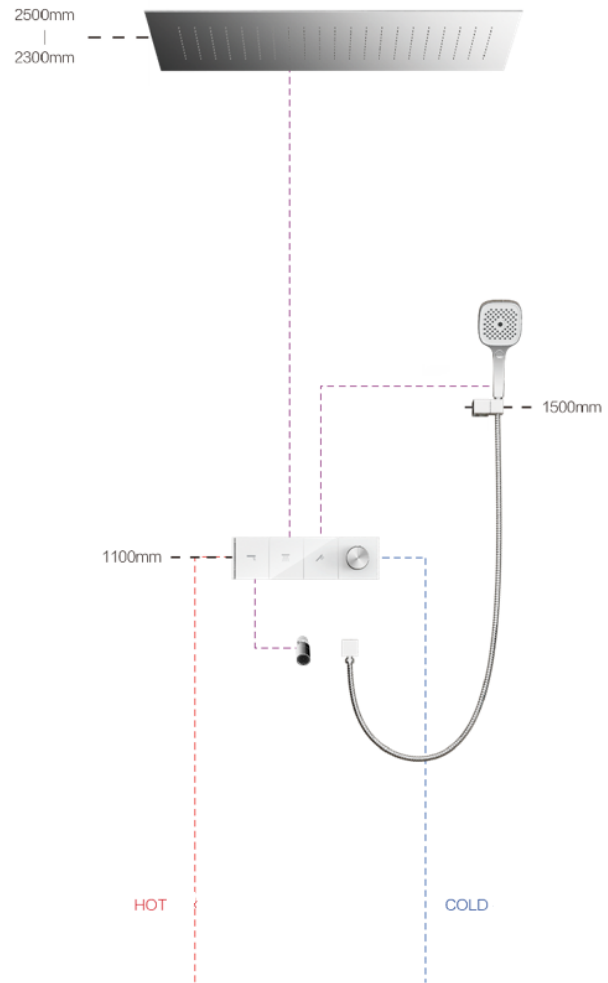

AU51AY0

ABS HAND SHOWER

- ▶ **Silicone Nozzle**
Limescale deposits and dirt disappear in an instant
- ▶ **Concave design**
Classically timeless. For every bathroom
- ▶ **Extra Large Button**
Thumb button for a smooth transition between sprays