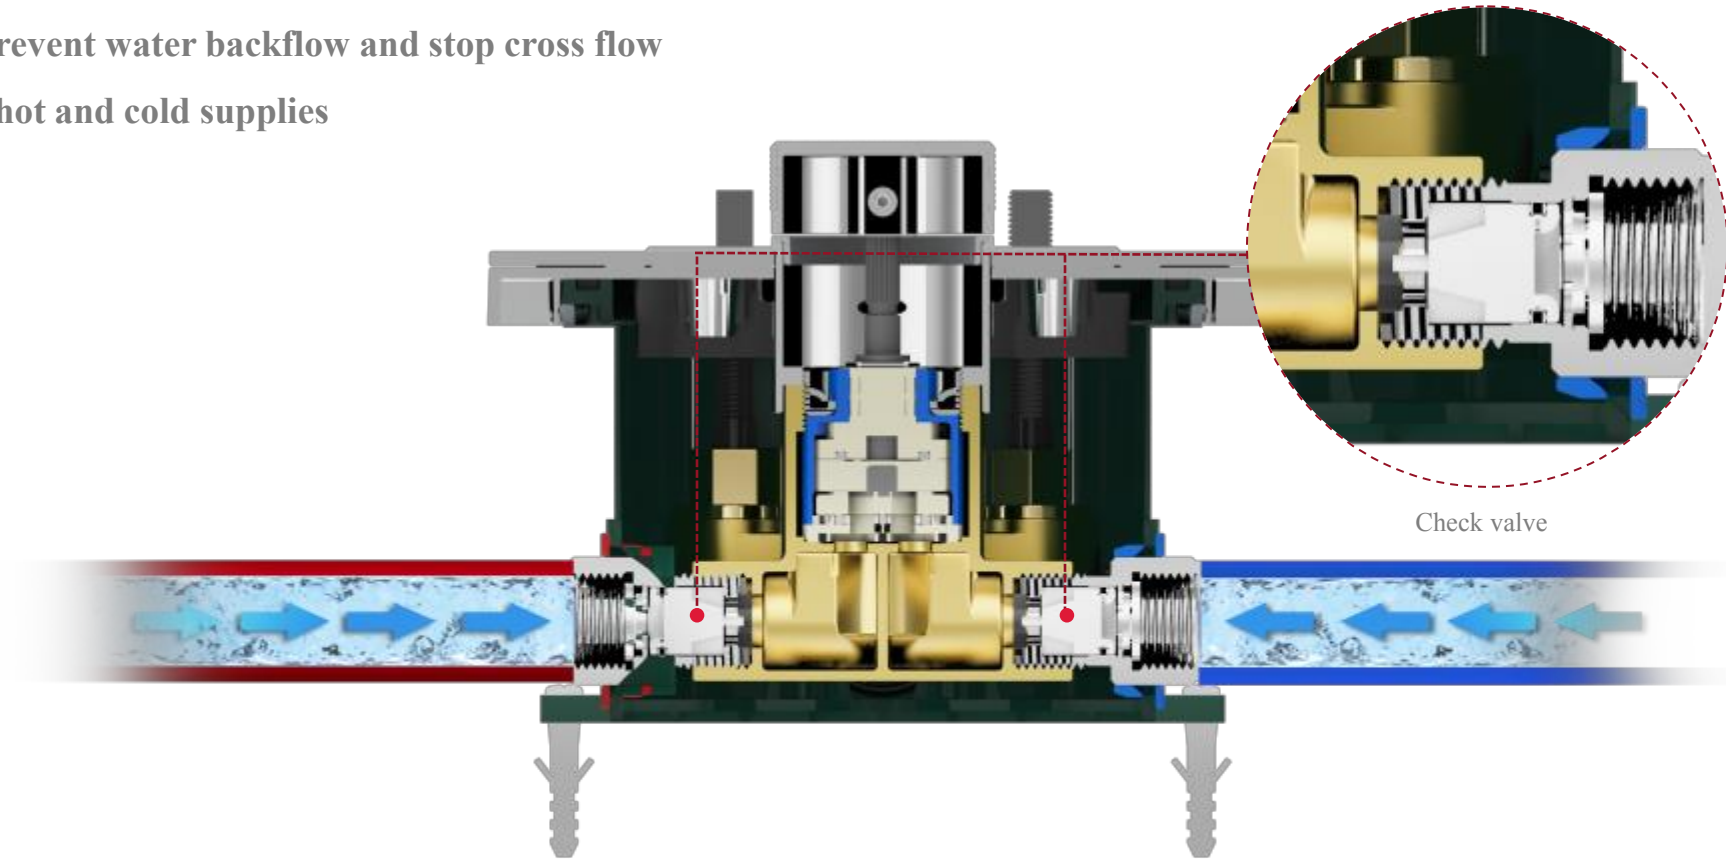

Features

Seal plate

SEALING SYSTEM

Seal plate completely eliminates water behind inside box, ensuring long-lasting performance.

Features

BUILT-IN SAFETY VALVE

Resistant to aggressive weather conditions, anti-explosion and anti-freezing

Patent No. 202210181513.1

(A water valve and valve mechanism against freezing and cracking)

Features

BACKFLOW PROTECTION

Effectively prevent water backflow and stop cross flow
between the hot and cold supplies