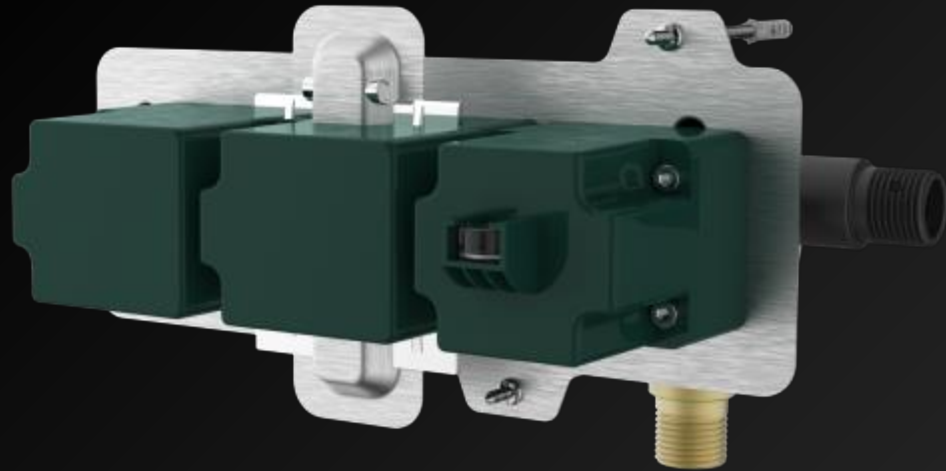

R-BOX SERIES

MULTI-FUNCTION BUILT-IN BOX

Fast and efficient installation
Fits all R-BOX SERIES plates

- Modular design for extended functionality
- Wide range of plate designs
- Lever, knob, button types for selection