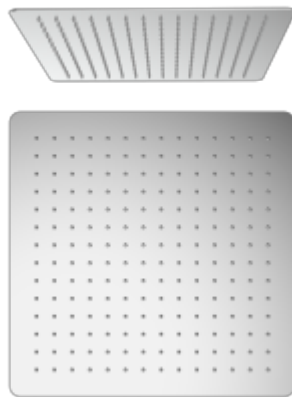

Square Head Shower
16"/Stainless Steel
Ø400×2mm

- AU51AS0
- AU51AS1
- AU51AS2