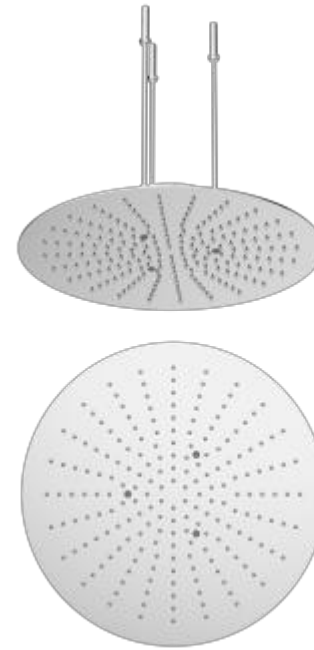

- AU512200C
- AU512200B
- AU512200H

Thermostatic Mixer, 3-Function
175*175mm

- AU512201C
- AU512201B
- AU512201H

Thermostatic Mixer, 2-Function
300*85mm

- AU514600C
- AU514600B
- AU514600H

Thermostatic Mixer, 2-Function
170*170mm

- AU512300C
- AU512300B
- AU512300H

Thermostatic Mixer, 2-Function
175*175mm

- AU512301C
- AU512301B
- AU512301H

Thermostatic Mixer, 2-Function
260*95mm

- AU514700C
- AU514700B
- AU514700H

Round Head Shower
12"/Stainless Steel
Ø300×2mm

-  AU51AP0
-  AU51AP1
-  AU51AP2

Round Head Shower
16"/Stainless Steel
Ø400×2mm

-  AU51AR0
-  AU51AR1
-  AU51AR2

Round Head Shower, Ceiling
16"/Stainless Steel
Ø400×3mm

-  AU51AU0
-  AU51AU1
-  AU51AU2

Square Head Shower
12"/Stainless Steel
Ø300×2mm

-  AU51AQ0
-  AU51AQ1
-  AU51AQ2

Square Head Shower
16"/Stainless Steel
Ø400×2mm

-  AU51AS0
-  AU51AS1
-  AU51AS2

Square Head Shower, Ceiling
16"/Stainless Steel
Ø400×3mm

-  AU51AT0
-  AU51AT1
-  AU51AT2

Head Shower, 2-Function