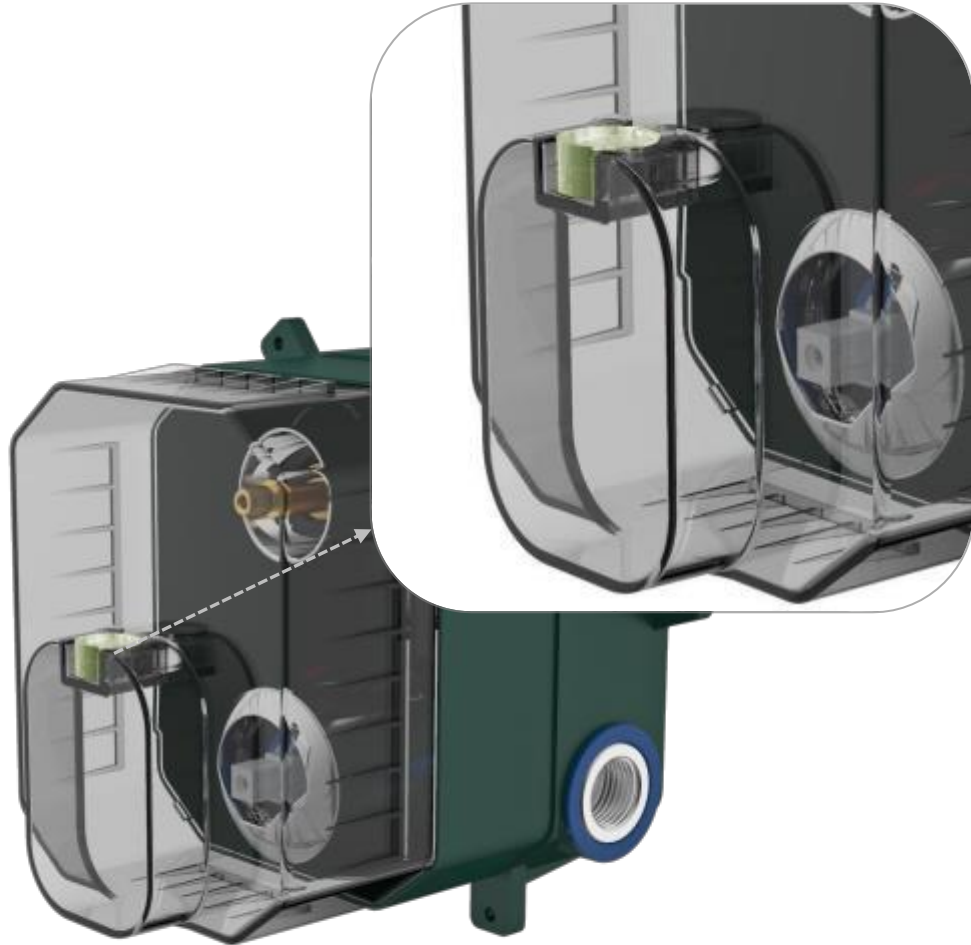

Features

INTEGRATED 360° LEVEL

Adjust level in all directions, for perfect alignment