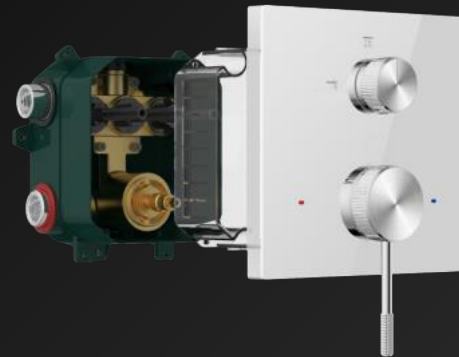

Your bathroom is a private place where you feel safe and secure and truly at home.

Metallic black and minimalist design fits perfectly in modern bathroom worlds.

CONCEALED TECHNOLOGY

- Built-in brass valve body offers extra flexibility in plate selection;
- Lever, knob or button optional
- 100% factory tested