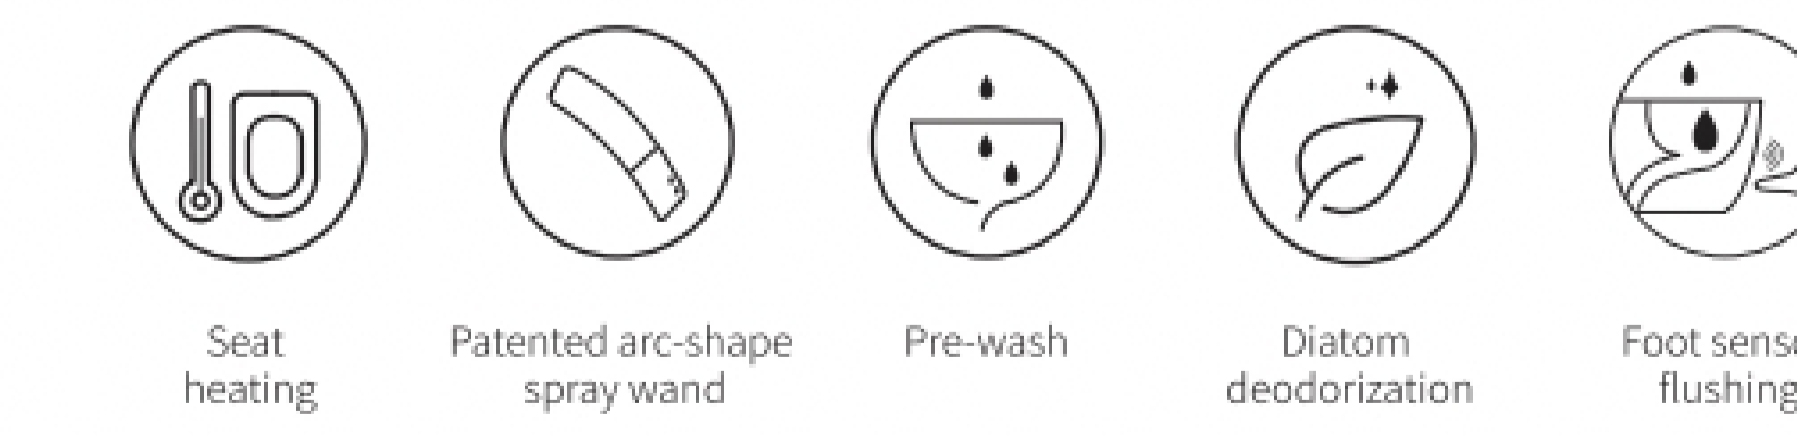

A6

Dimension: 700×393×485mm
Rough-in: 305mm/400mm
Flushing volume: optional single 4.8L and dual 6L (full) /4.2L (half)
Heating mode: instant heating
Flushing mode: built-in tank, siphonic flushing
Power supply: 220V

A7

Dimension: 700×396×485mm
Rough-in: 305mm/400mm
Flushing volume: optional single 4.8L and dual 6L (full) /4.2L (half)
Heating mode: instant heating
Flushing mode: built-in tank, siphonic flushing
Power supply: 220V

A9

Dimension: 700×396×485mm
Rough-in: 305mm/400mm
Flushing volume: optional single 4.8L and dual 6L (full) /4.2L (half)
Heating mode: instant heating
Flushing mode: built-in tank, siphonic flushing
Power supply: 220V/110V (optional)