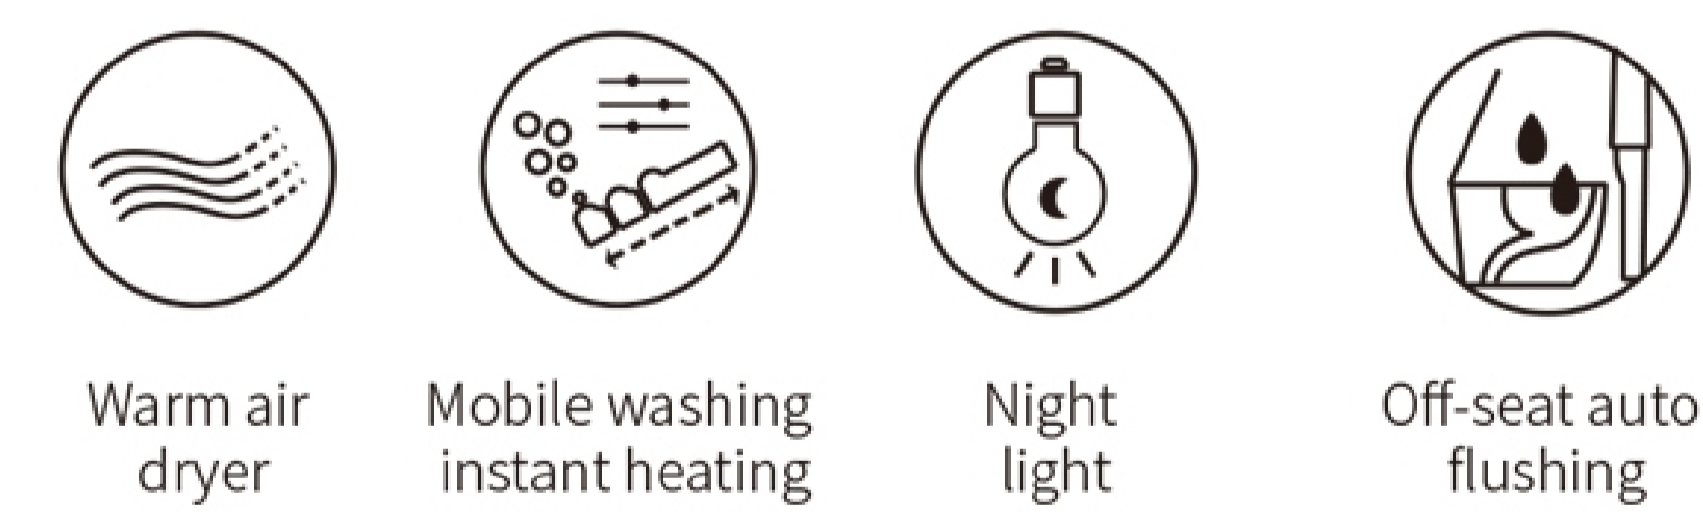

V7232

Dimension: 570×375×403mm
Flushing volume: 6L (full) / 4L (half)
Heating mode: instant heating
Flushing mode: gravity-fed flush, back outlet
Power supply: 220V-240V, 50/60Hz
Optional actuators: dual flush
Meet EN1717 standard