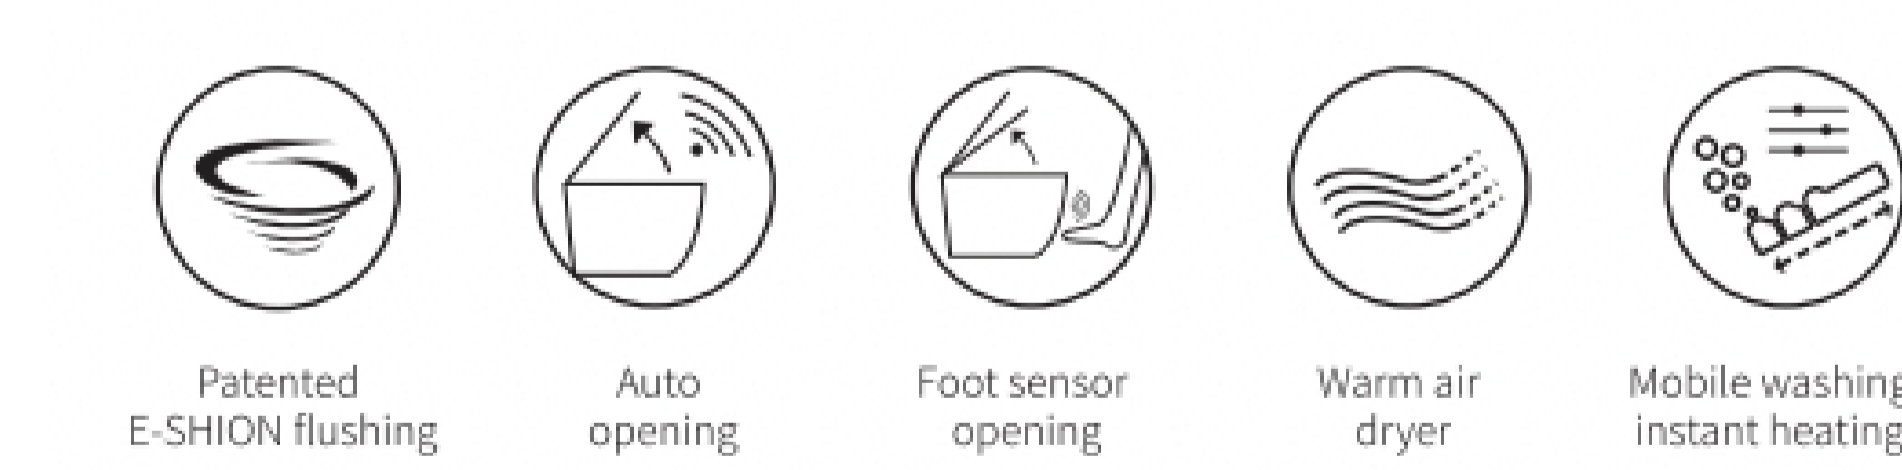

A6

Dimension: 700×393×485mm
Rough-in: 305mm/400mm
Flushing volume: optional single 4.8L and dual 6L (full) /4.2L (half)
Heating mode: instant heating
Flushing mode: built-in tank, siphonic flushing
Power supply: 220V

A7

Dimension: 700×396×485mm
Rough-in: 305mm/400mm
Flushing volume: optional single 4.8L and dual 6L (full) /4.2L (half)
Heating mode: instant heating
Flushing mode: built-in tank, siphonic flushing
Power supply: 220V

A9

Dimension: 700×396×485mm
Rough-in: 305mm/400mm
Flushing volume: optional single 4.8L and dual 6L (full) /4.2L (half)
Heating mode: instant heating
Flushing mode: built-in tank, siphonic flushing
Power supply: 220V/110V (optional)