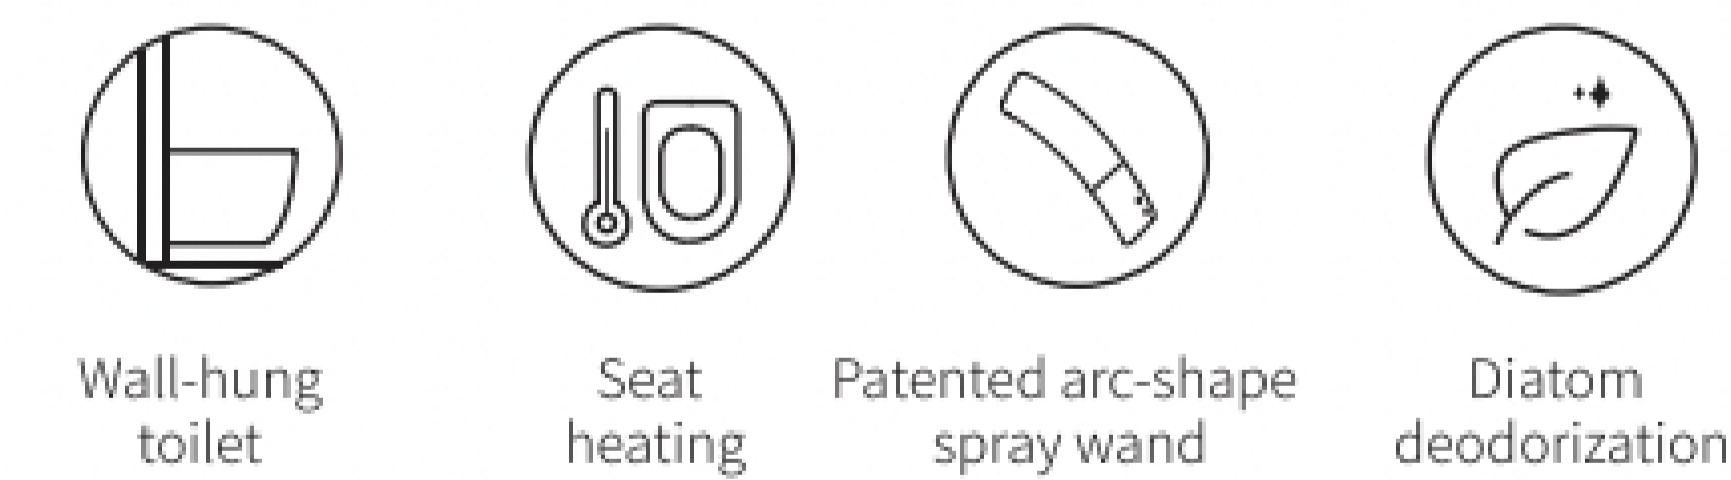

Dimension: 570×375×403mm
Flushing volume: 6L (full) / 4L (half)
Heating mode: instant heating
Flushing mode: gravity-fed flush, back outlet
Power supply: 220V-240V, 50/60Hz
Optional actuators: dual flush
Meet EN1717 standard