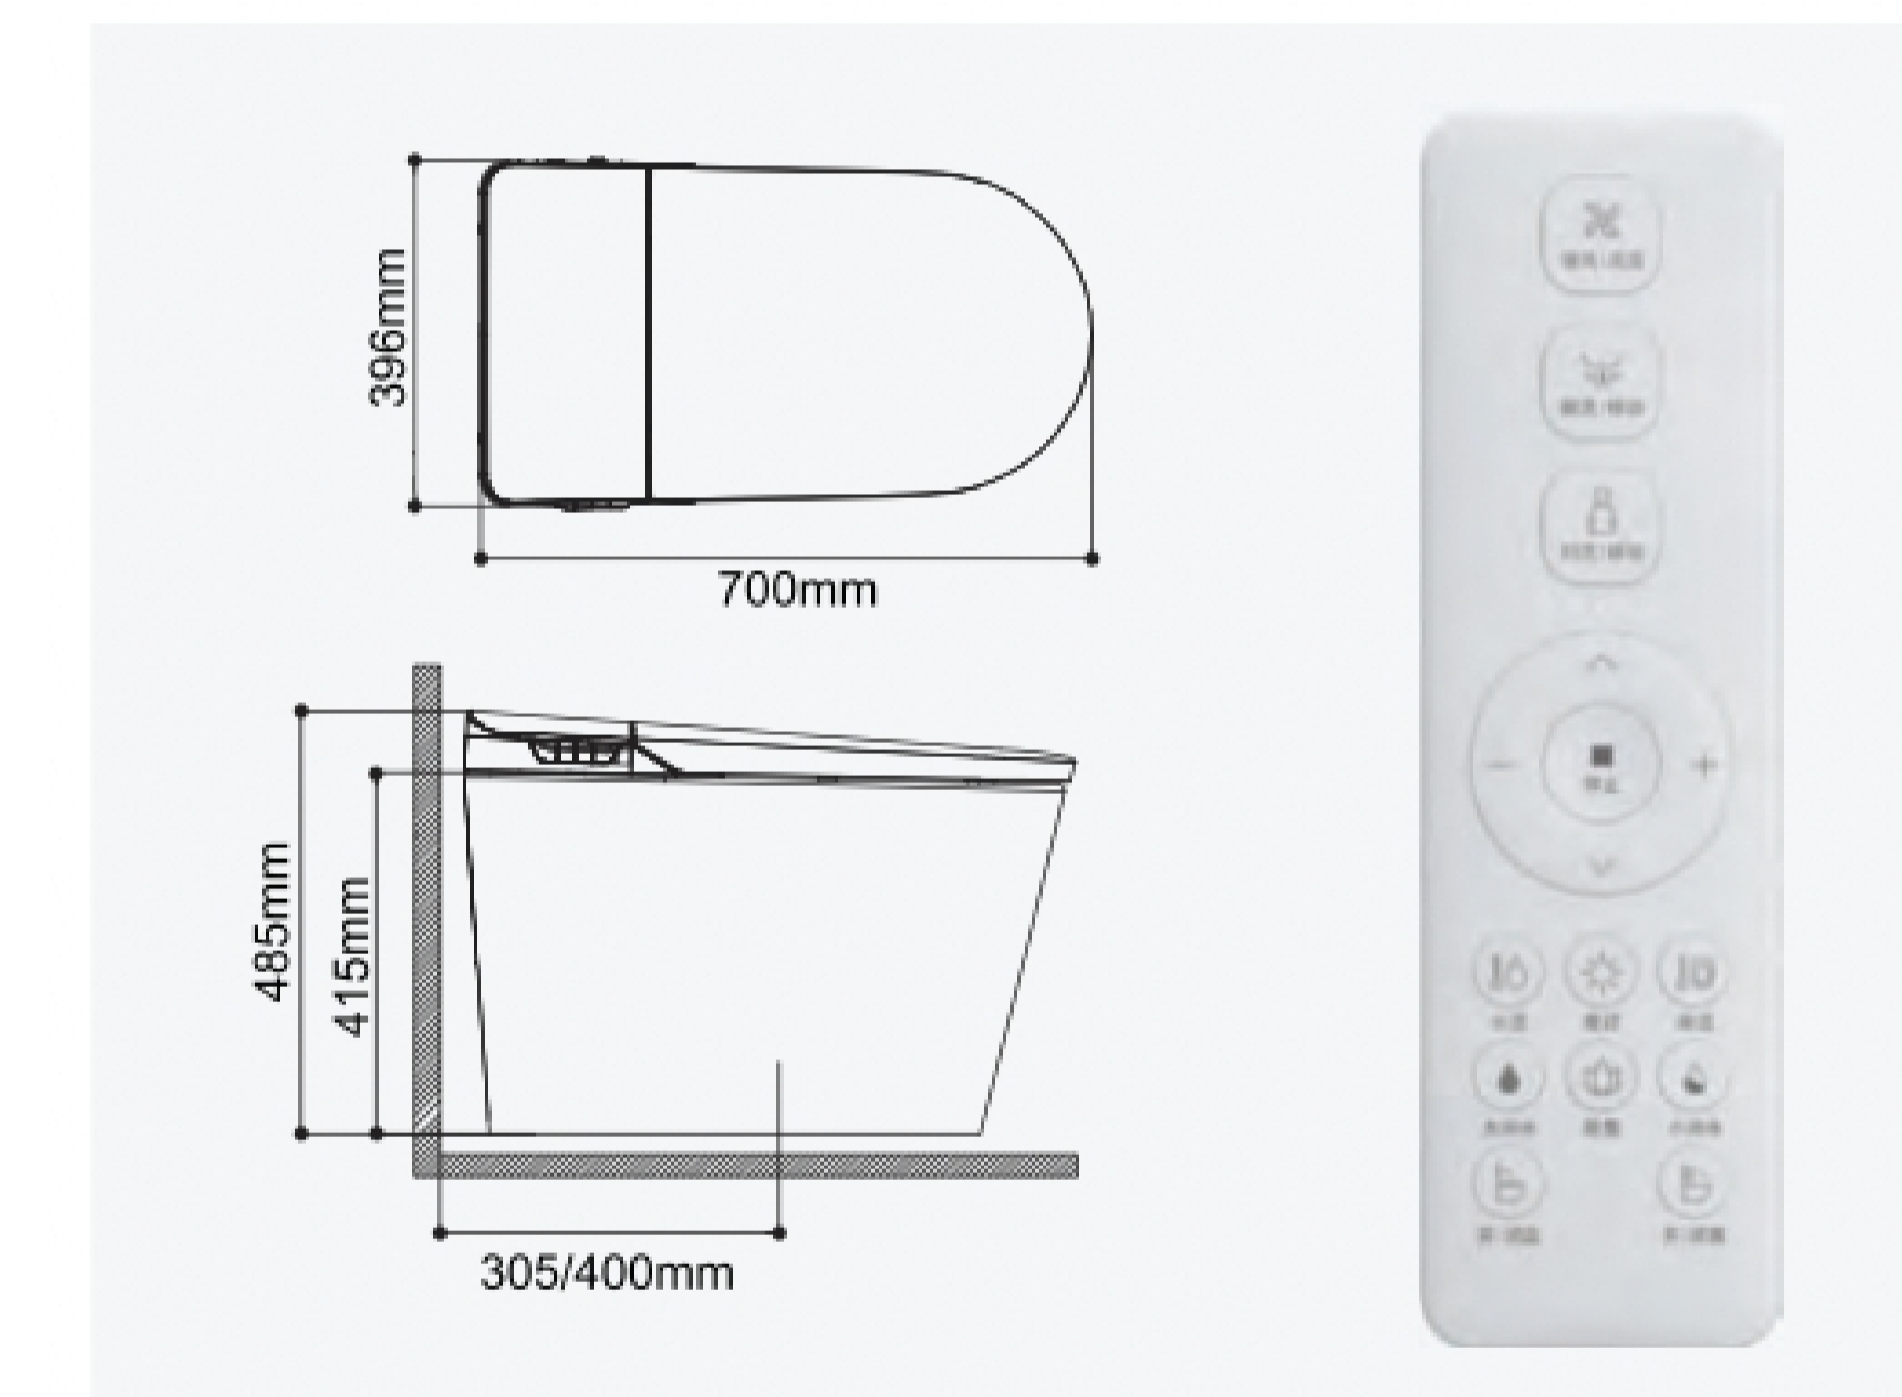

## Pre-washing for easy maintenance

The bowl will pre-wash before flushing to keep cleanliness.

**A6**

Dimension: 700×393×485mm  
 Rough-in: 305mm/400mm  
 Flushing volume: optional single 4.8L and dual 6L (full) /4.2L (half)  
 Heating mode: instant heating  
 Flushing mode: built-in tank, siphonic flushing  
 Power supply: 220V

**A7**

Dimension: 700×396×485mm  
 Rough-in: 305mm/400mm  
 Flushing volume: optional single 4.8L and dual 6L (full) /4.2L (half)  
 Heating mode: instant heating  
 Flushing mode: built-in tank, siphonic flushing  
 Power supply: 220V

**A9**

Dimension: 700×396×485mm  
 Rough-in: 305mm/400mm  
 Flushing volume: optional single 4.8L and dual 6L (full) /4.2L (half)  
 Heating mode: instant heating  
 Flushing mode: built-in tank, siphonic flushing  
 Power supply: 220V/110V (optional)