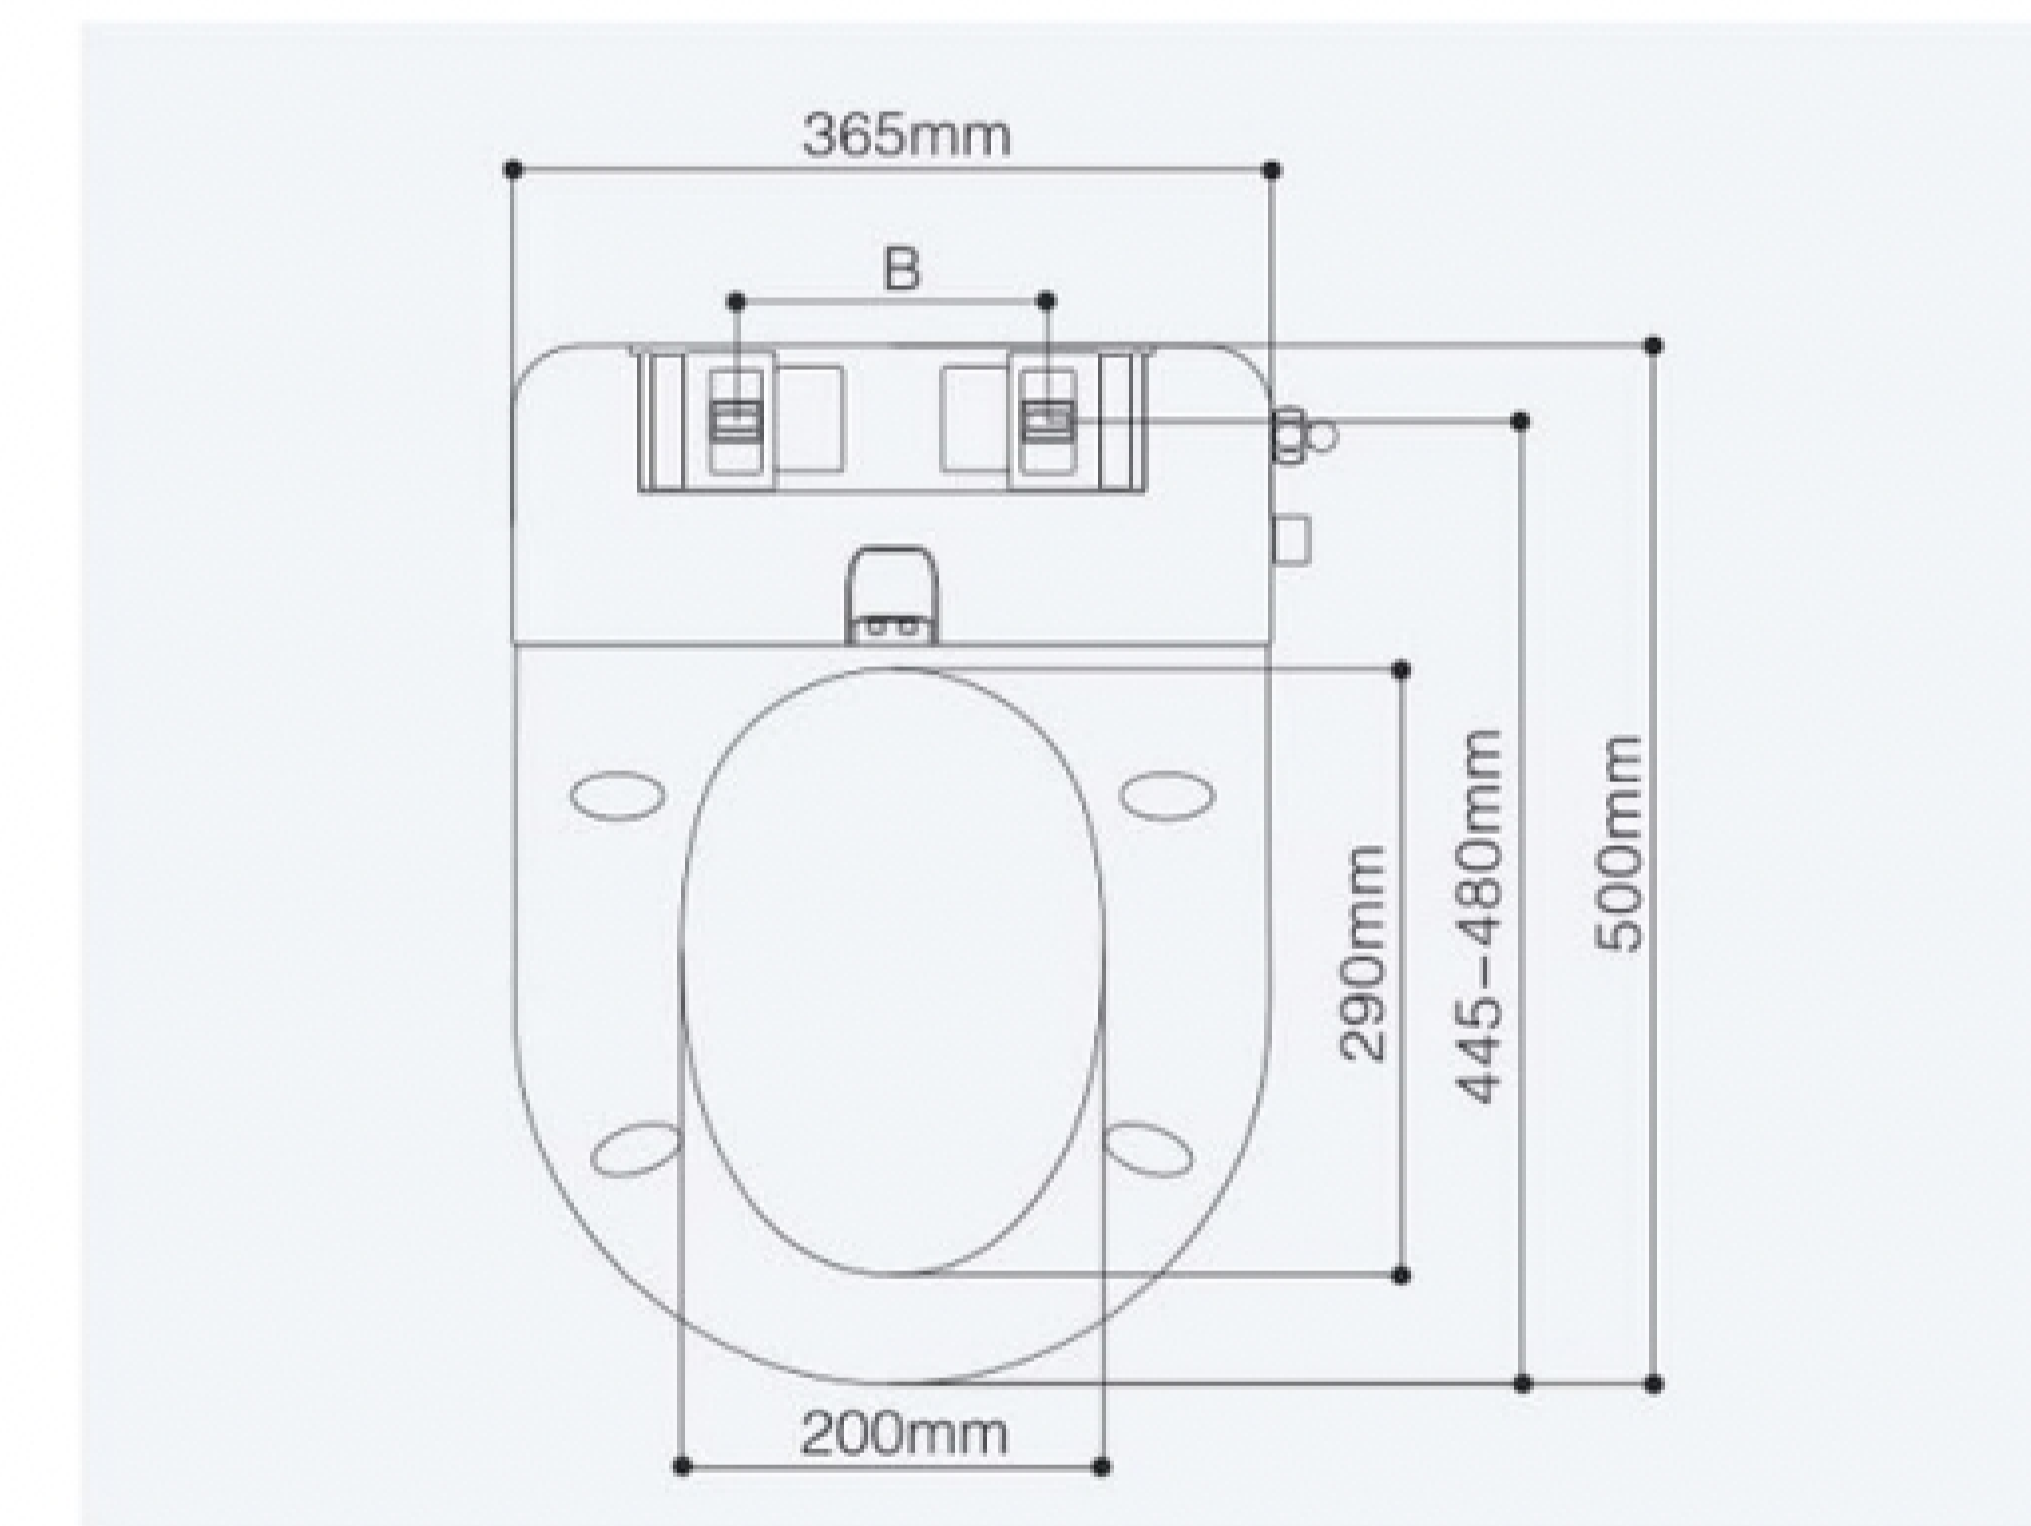

- Rear washing
- Front washing
- Nozzle self-cleaning
- Noise-free soft close
- One-button release
- Anti-bacterial nozzle