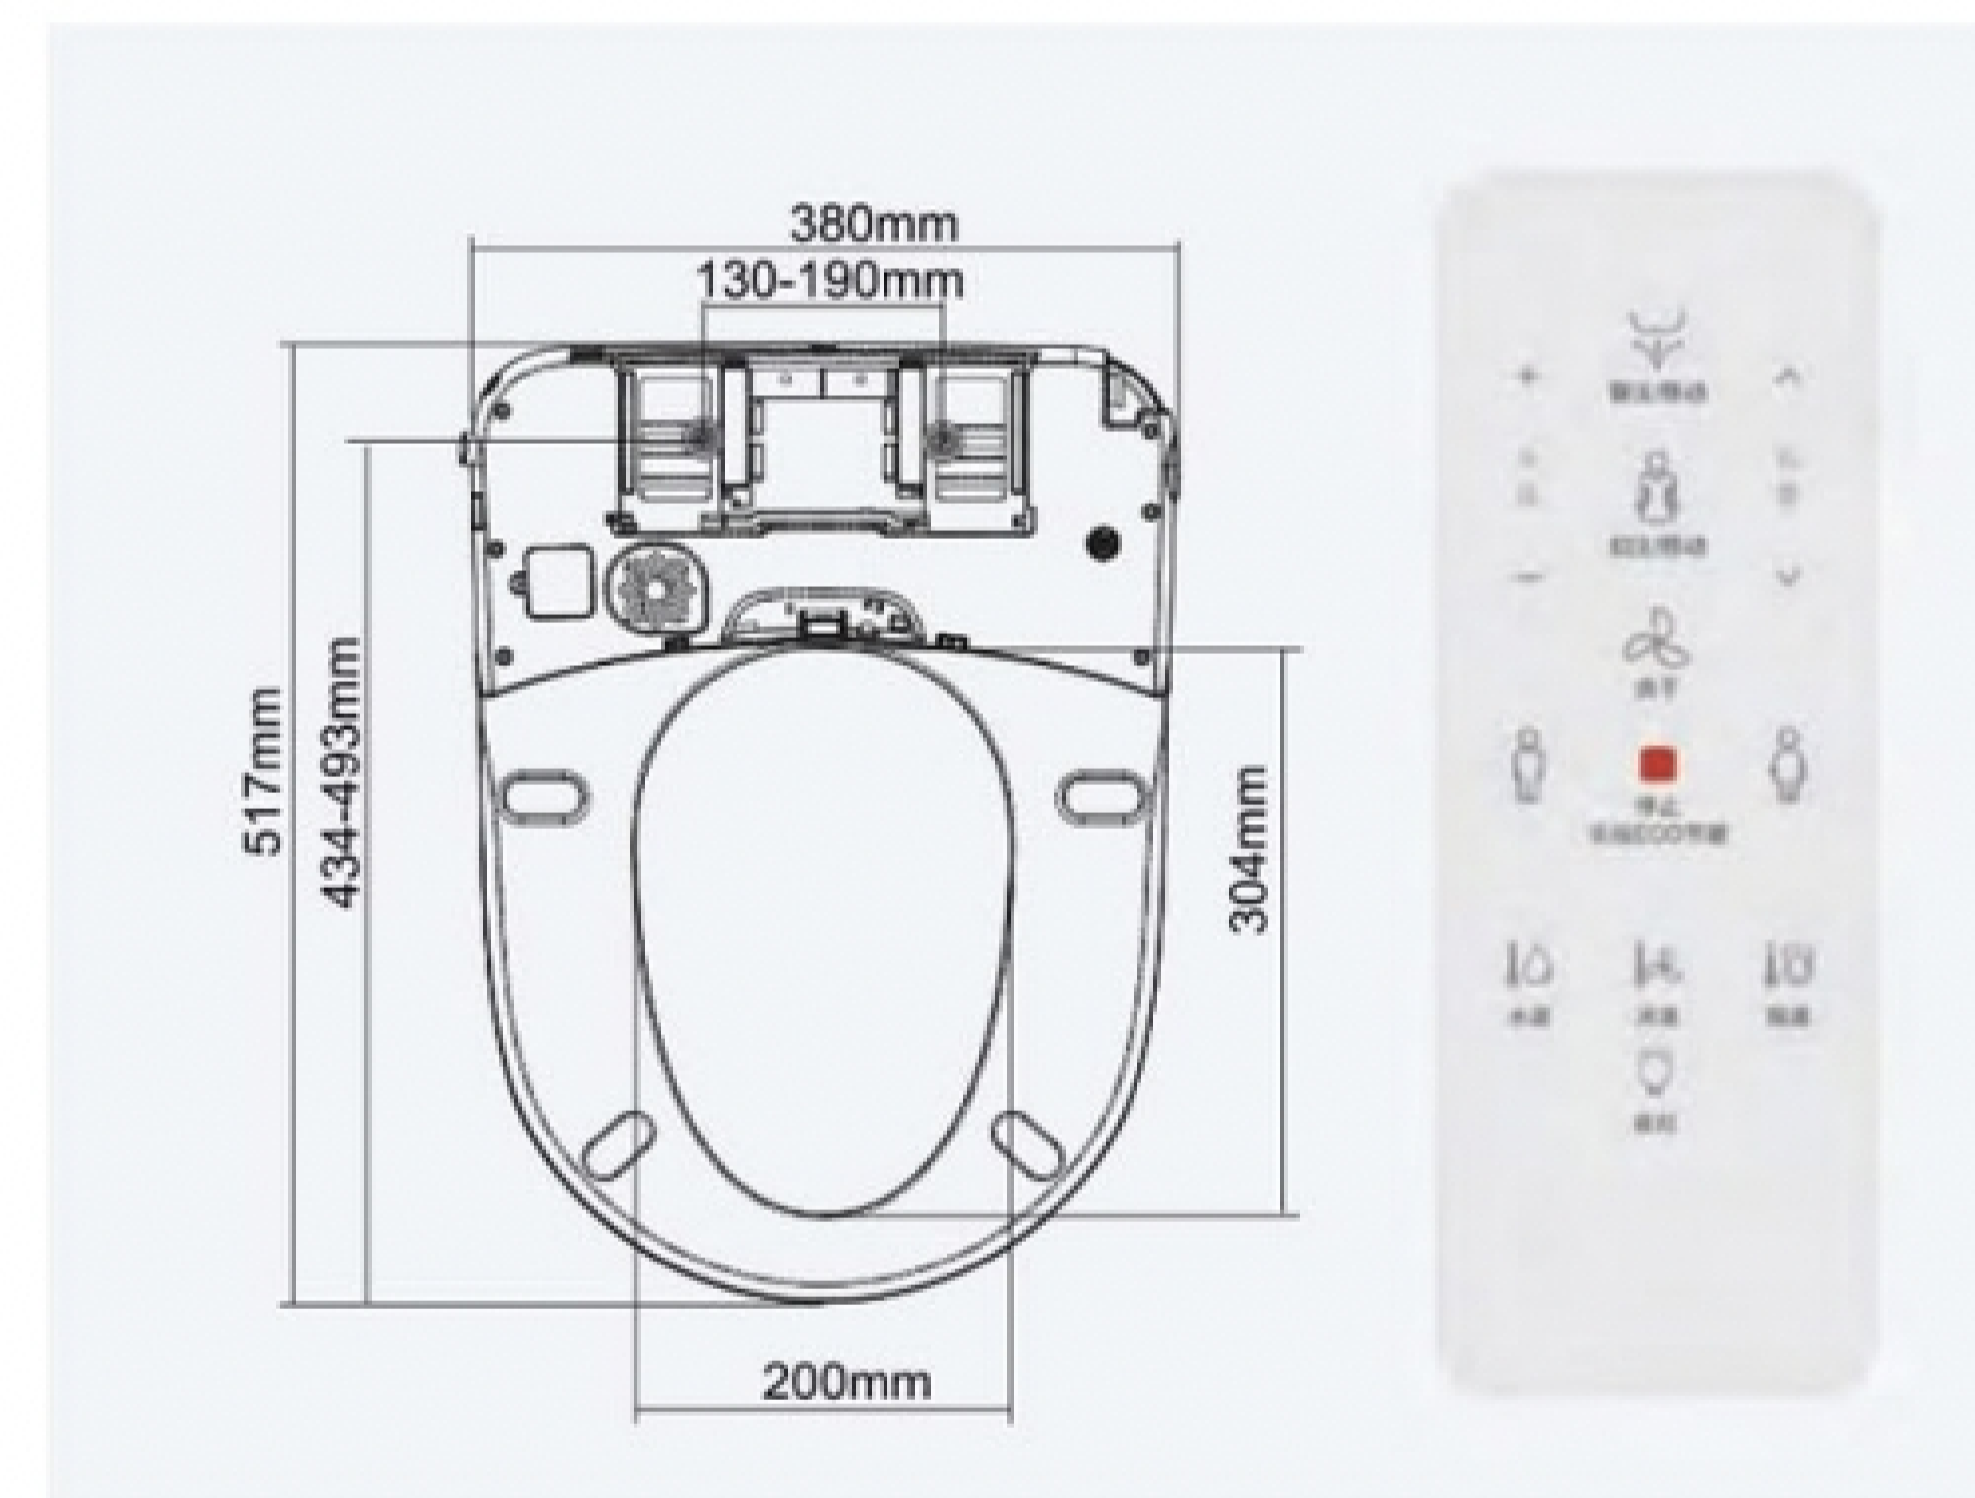

**A9**

Dimension: 700×396×485mm  
 Rough-in: 305mm/400mm  
 Flushing volume: optional single 4.8L and dual 6L (full) /4.2L (half)  
 Heating mode: instant heating  
 Flushing mode: built-in tank, siphonic flushing  
 Power supply: 220V/110V (optional)

# Slim & Modern

Compact and elegant design meets various bathroom styles.

**Oxygen-rich washing,  
spa-level enjoyment**

Water flow mixed with air for massage and cleaning,  
more comfortable

### V3203

Dimension: 517×380×112mm  
 Operation mode: side button control/remote control  
 Heating mode: instant heating  
 Closing: quiet soft close  
 Waterproof: IPX4  
 Elongated U  
 Power supply: 220V/110V (optional)