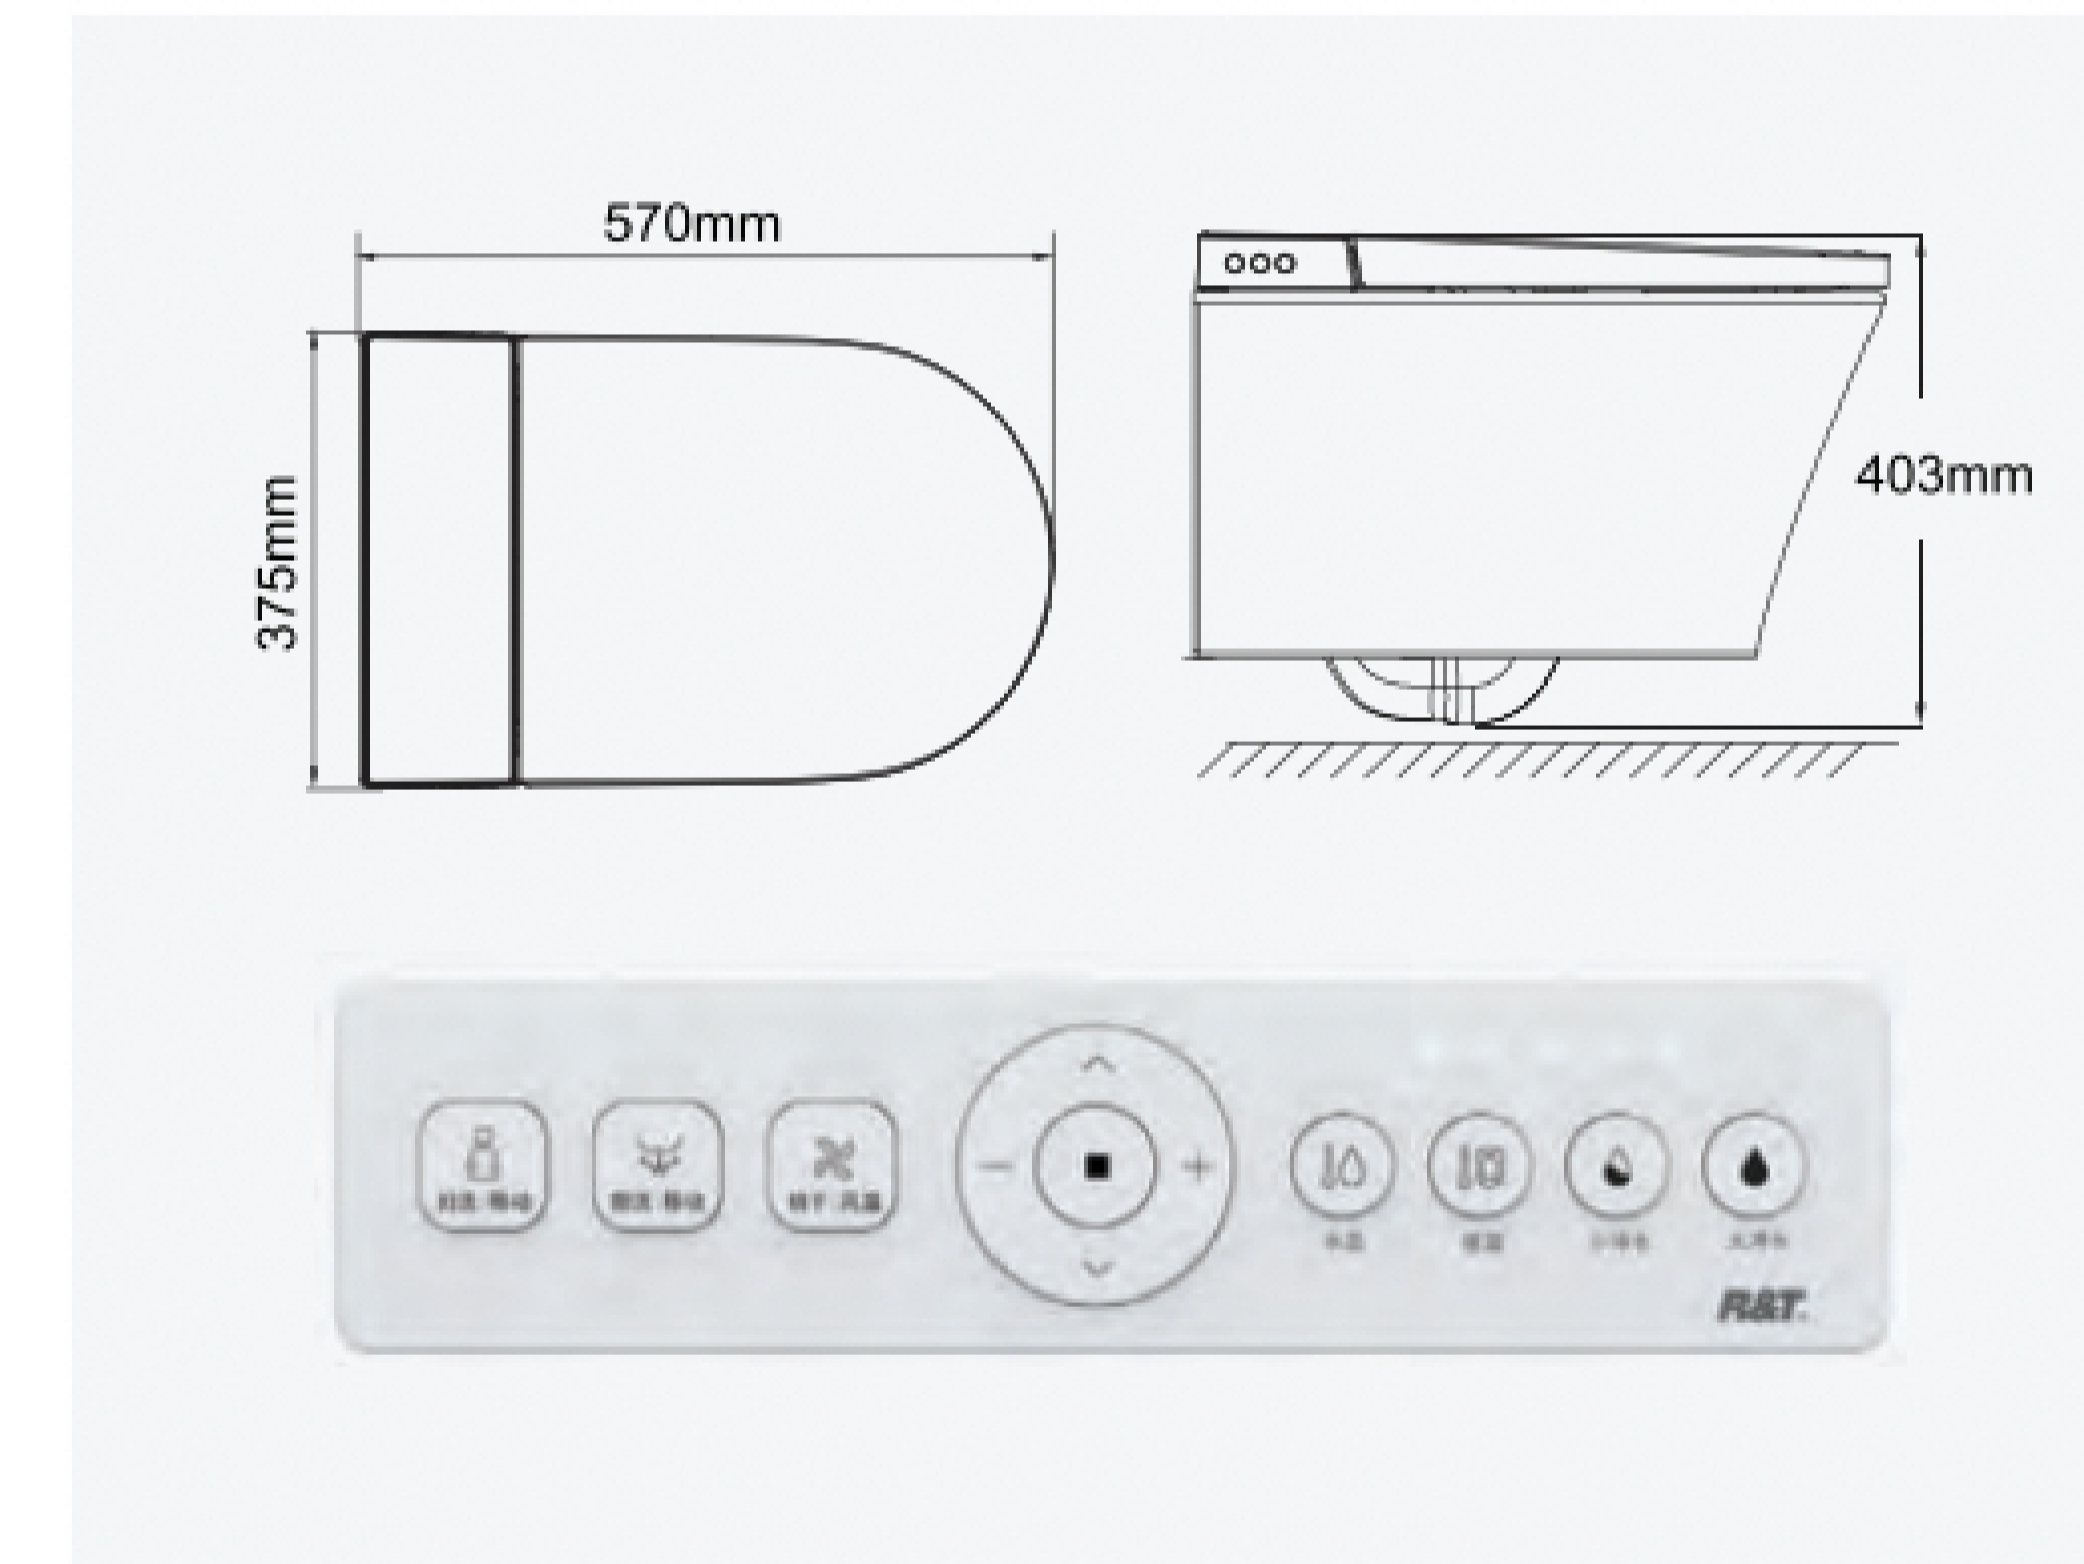

**A9**

Dimension: 700×396×485mm  
 Rough-in: 305mm/400mm  
 Flushing volume: optional single 4.8L and dual 6L (full) /4.2L (half)  
 Heating mode: instant heating  
 Flushing mode: built-in tank, siphonic flushing  
 Power supply: 220V/110V (optional)

## G15

Dimension: 700×393×476mm

Rough-in: 305mm/400mm

Flushing volume: optional single 4.8L and dual 6L (full) /4.2L (half)

Heating mode: instant heating

Flushing mode: wash-down siphonic flushing

Power supply: 220V/110V (optional)

V7216

V7232

Dimension: 570×375×403mm  
 Flushing volume: 6L (full) / 4L (half)  
 Heating mode: instant heating  
 Flushing mode: gravity-fed flush, back outlet  
 Power supply: 220V-240V, 50/60Hz  
 Optional actuators: dual flush  
 Meet EN1717 standard

### V8900 Non-electric bidet seat

Dimension: 500×365×60mm  
 Operation mode: knob control  
 Elongated U

Mounting plate available	Serial number	B
	PV0060301	135-165mm
	PV0060302	185-215mm

- Rear washing
- Front washing
- Nozzle self-cleaning
- Noise-free soft close
- One-button release
- Anti-bacterial nozzle