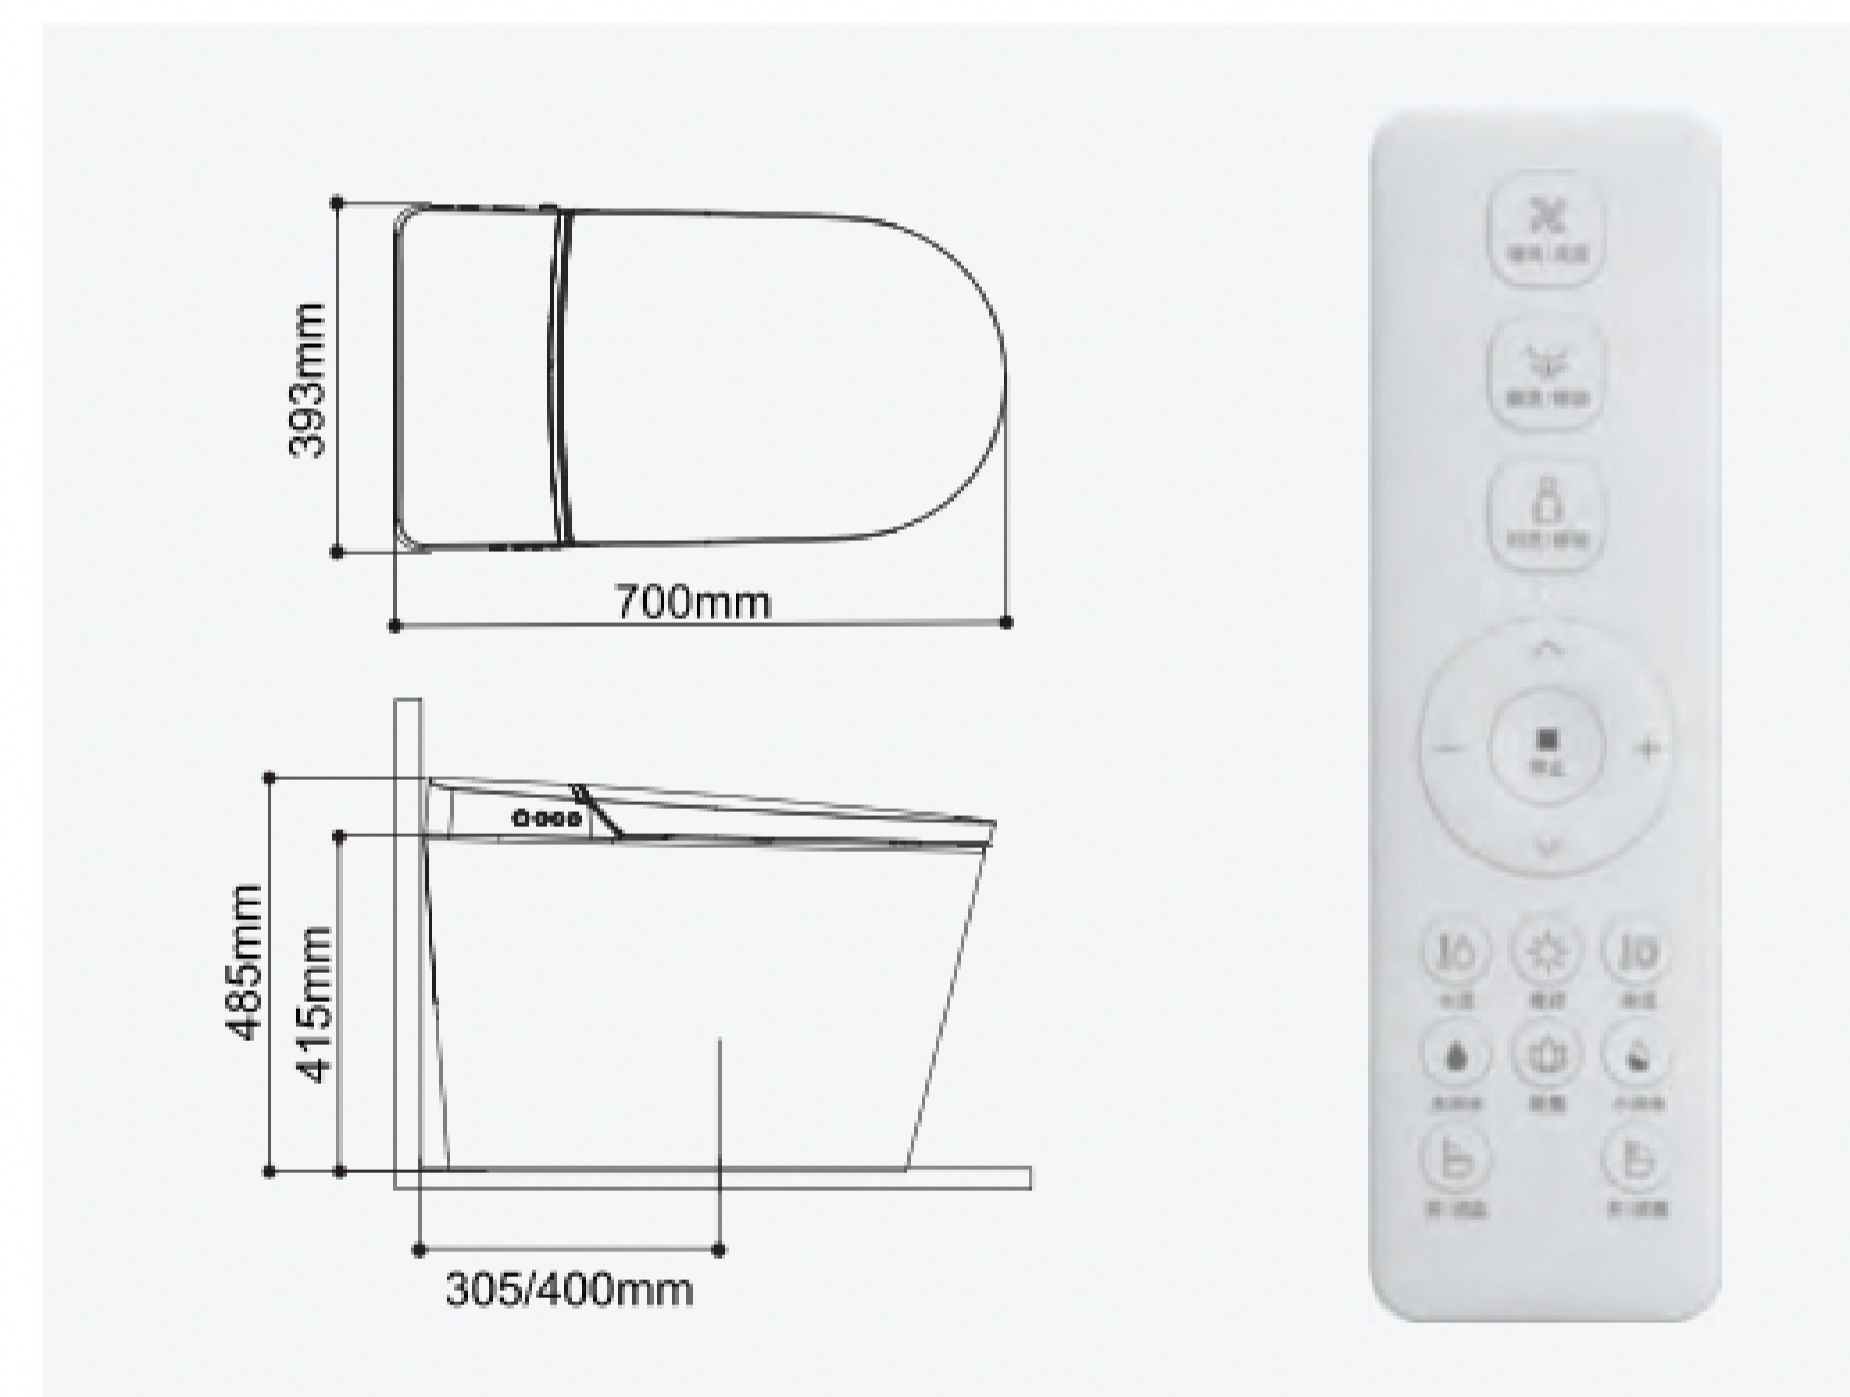

## Pre-washing for easy maintenance

The bowl will pre-wash before flushing to keep cleanliness.

**A6**

Dimension: 700×393×485mm  
 Rough-in: 305mm/400mm  
 Flushing volume: optional single 4.8L and dual 6L (full) /4.2L (half)  
 Heating mode: instant heating  
 Flushing mode: built-in tank, siphonic flushing  
 Power supply: 220V

**A7**

Dimension: 700×396×485mm  
 Rough-in: 305mm/400mm  
 Flushing volume: optional single 4.8L and dual 6L (full) /4.2L (half)  
 Heating mode: instant heating  
 Flushing mode: built-in tank, siphonic flushing  
 Power supply: 220V

**A9**

Dimension: 700×396×485mm  
 Rough-in: 305mm/400mm  
 Flushing volume: optional single 4.8L and dual 6L (full) /4.2L (half)  
 Heating mode: instant heating  
 Flushing mode: built-in tank, siphonic flushing  
 Power supply: 220V/110V (optional)