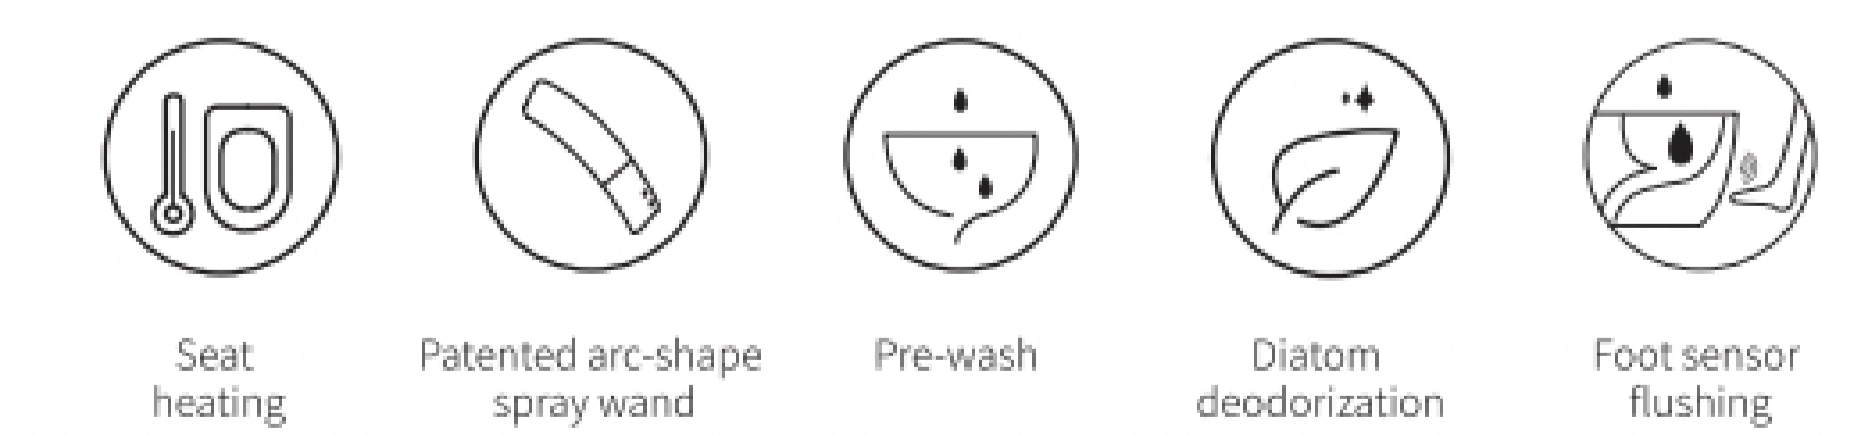

A6

Dimension: 700×393×485mm
Rough-in: 305mm/400mm
Flushing volume: optional single 4.8L and dual 6L (full) /4.2L (half)
Heating mode: instant heating
Flushing mode: built-in tank, siphonic flushing
Power supply: 220V

A7

Dimension: 700×396×485mm
Rough-in: 305mm/400mm
Flushing volume: optional single 4.8L and dual 6L (full) /4.2L (half)
Heating mode: instant heating
Flushing mode: built-in tank, siphonic flushing
Power supply: 220V

A9

Dimension: 700×396×485mm
Rough-in: 305mm/400mm
Flushing volume: optional single 4.8L and dual 6L (full) /4.2L (half)
Heating mode: instant heating
Flushing mode: built-in tank, siphonic flushing
Power supply: 220V/110V (optional)