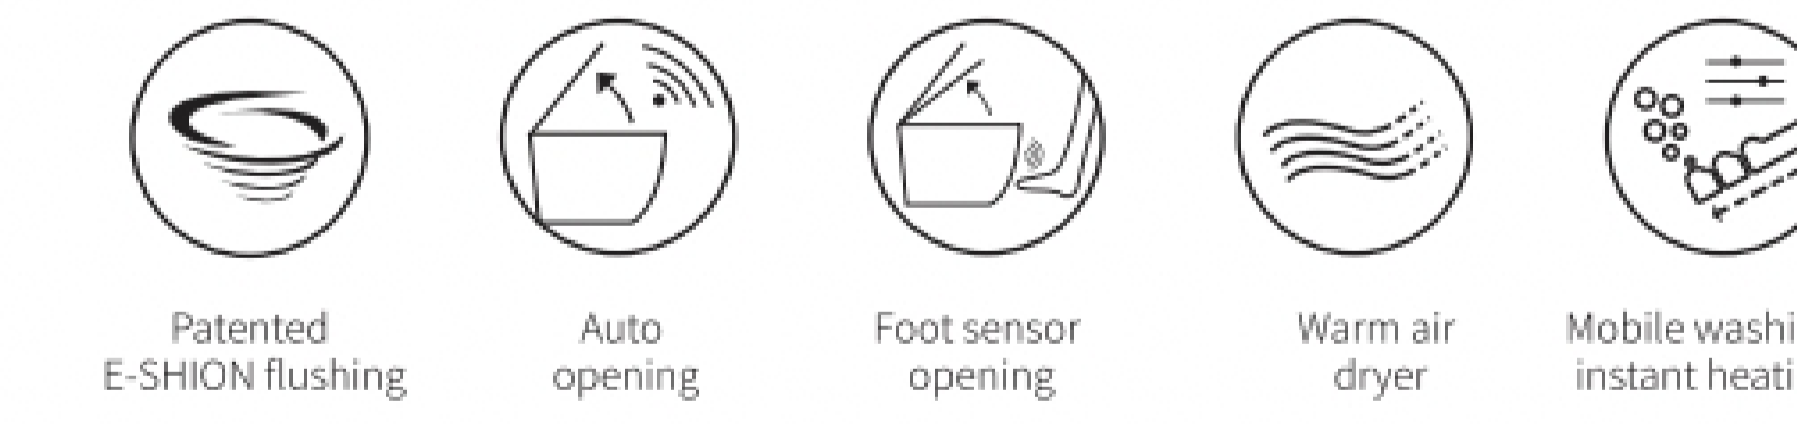

A6

Dimension: 700×393×485mm
Rough-in: 305mm/400mm
Flushing volume: optional single 4.8L and dual 6L (full) /4.2L (half)
Heating mode: instant heating
Flushing mode: built-in tank, siphonic flushing
Power supply: 220V

A7

Dimension: 700×396×485mm
Rough-in: 305mm/400mm
Flushing volume: optional single 4.8L and dual 6L (full) /4.2L (half)
Heating mode: instant heating
Flushing mode: built-in tank, siphonic flushing
Power supply: 220V

A9

Dimension: 700×396×485mm
Rough-in: 305mm/400mm
Flushing volume: optional single 4.8L and dual 6L (full) /4.2L (half)
Heating mode: instant heating
Flushing mode: built-in tank, siphonic flushing
Power supply: 220V/110V (optional)