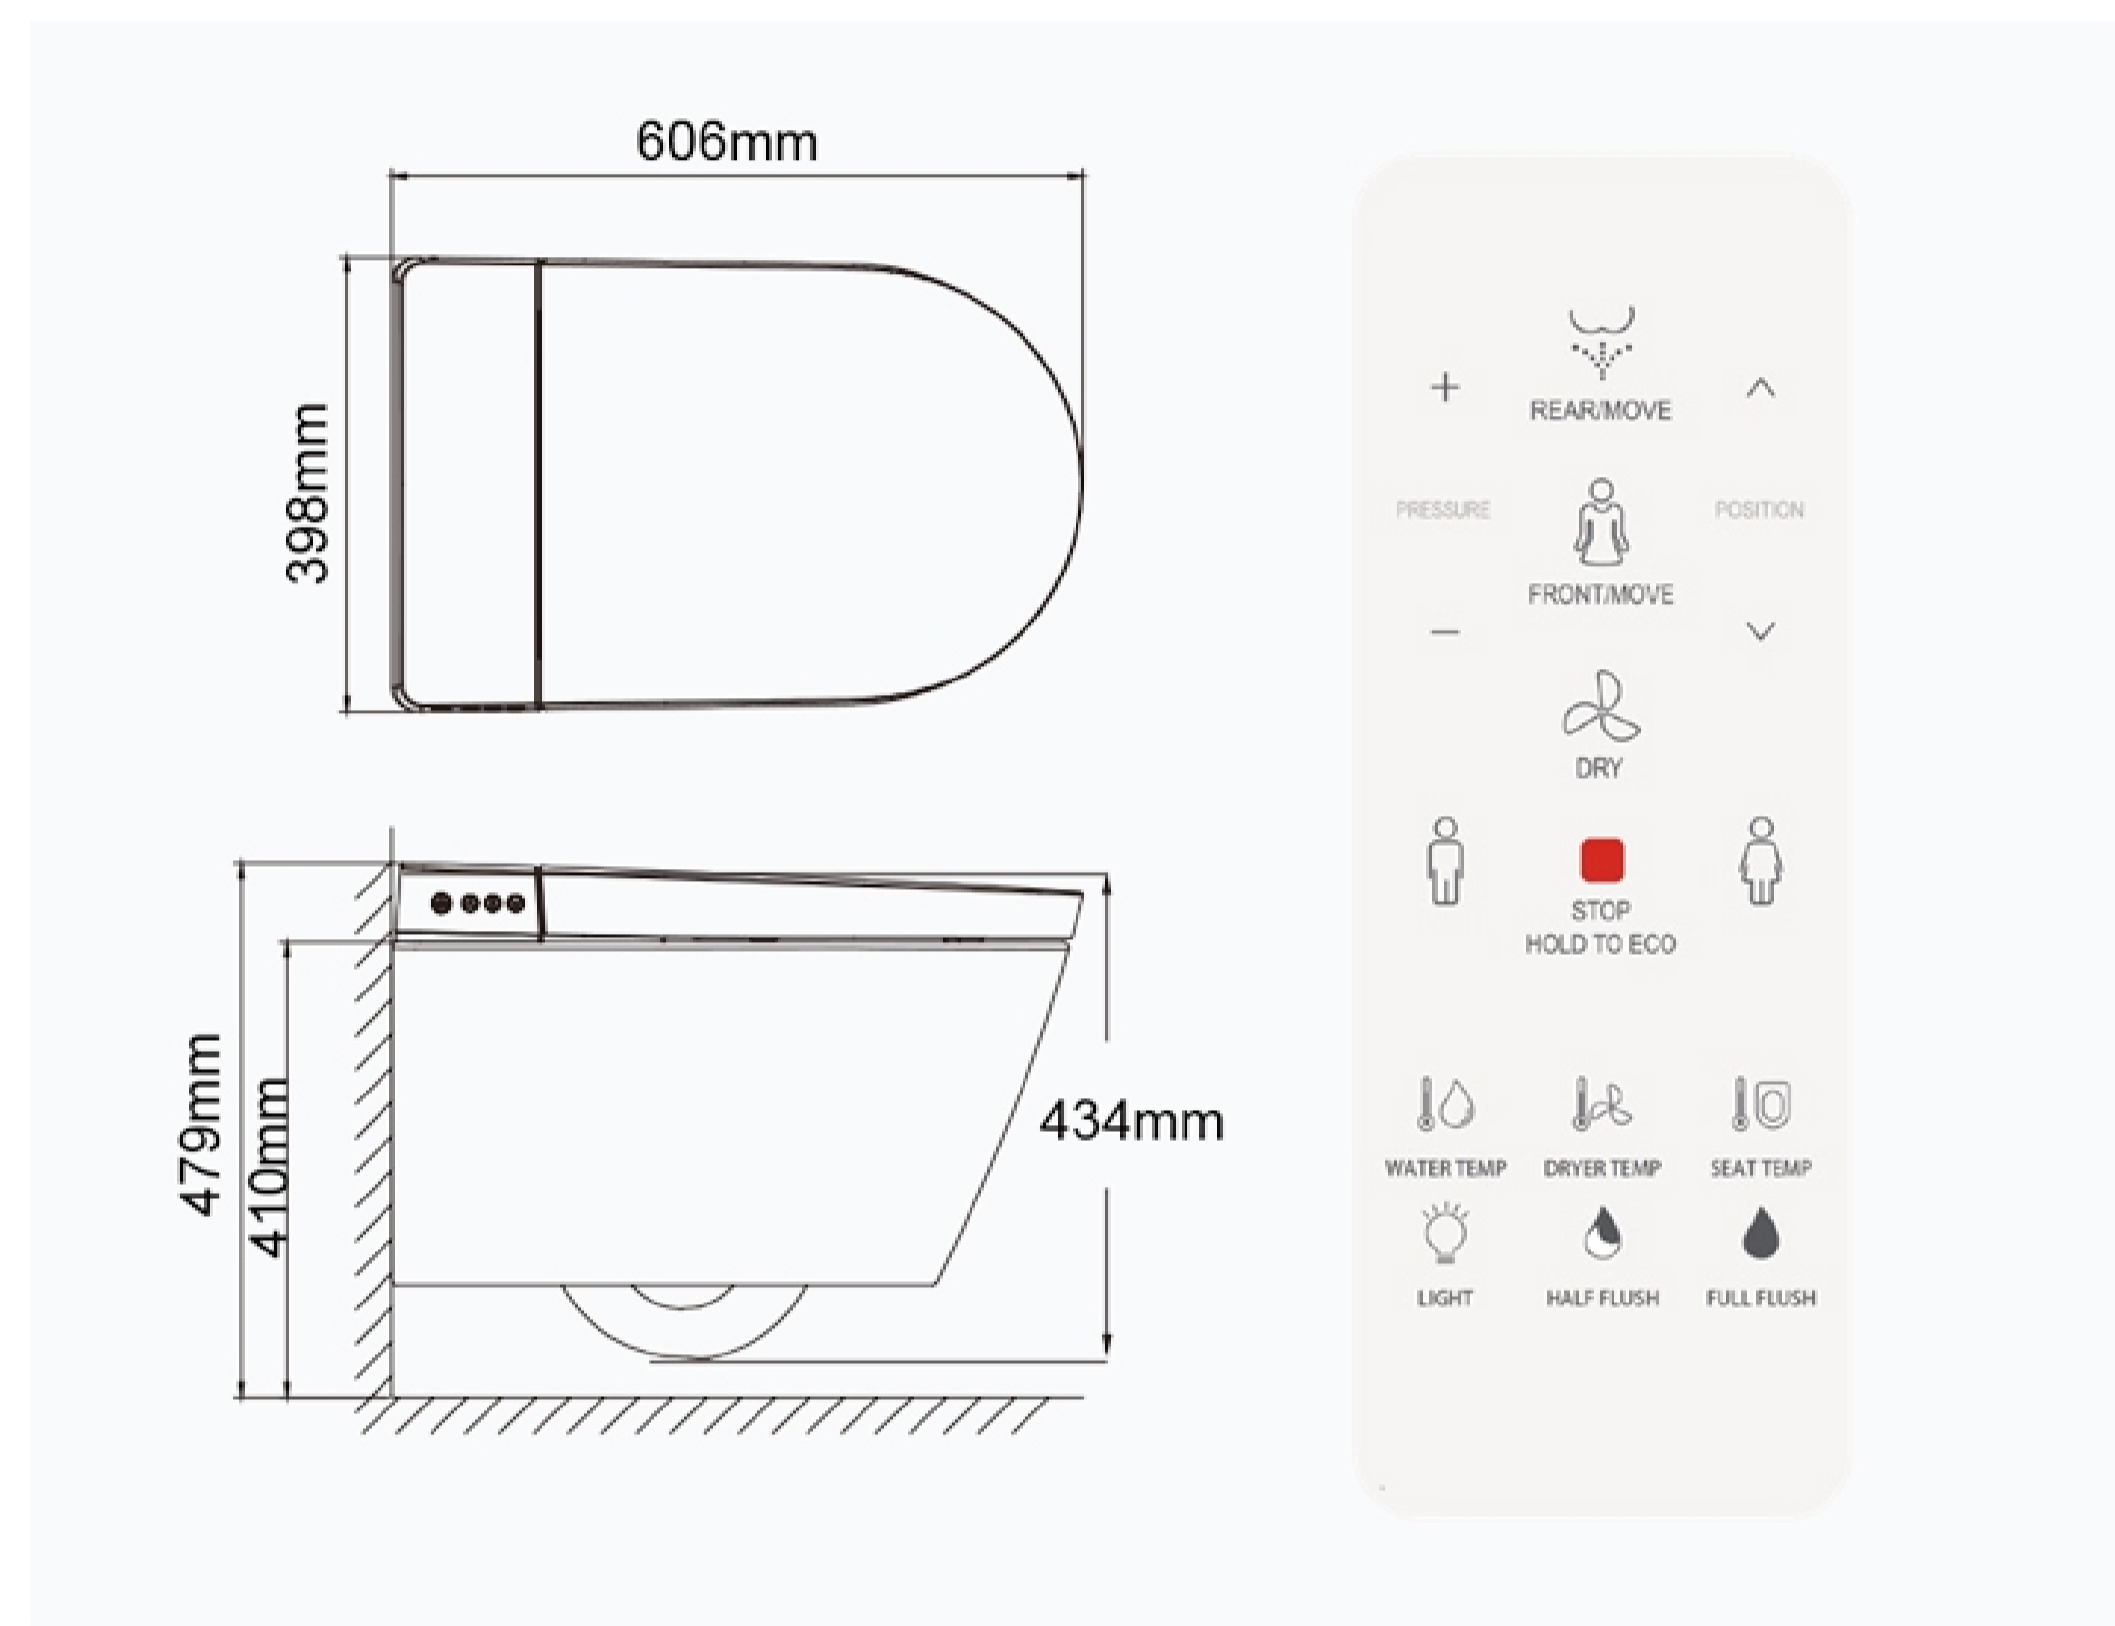

**A9**

Dimension: 700×396×485mm  
 Rough-in: 305mm/400mm  
 Flushing volume: optional single 4.8L and dual 6L (full) /4.2L (half)  
 Heating mode: instant heating  
 Flushing mode: built-in tank, siphonic flushing  
 Power supply: 220V/110V (optional)

## G15

Dimension: 700×393×476mm

Rough-in: 305mm/400mm

Flushing volume: optional single 4.8L and dual 6L (full) /4.2L (half)

Heating mode: instant heating

Flushing mode: wash-down siphonic flushing

Power supply: 220V/110V (optional)

V7216

V7232

Dimension: 570×375×403mm  
 Flushing volume: 6L (full) / 4L (half)  
 Heating mode: instant heating  
 Flushing mode: gravity-fed flush, back outlet  
 Power supply: 220V-240V, 50/60Hz  
 Optional actuators: dual flush  
 Meet EN1717 standard