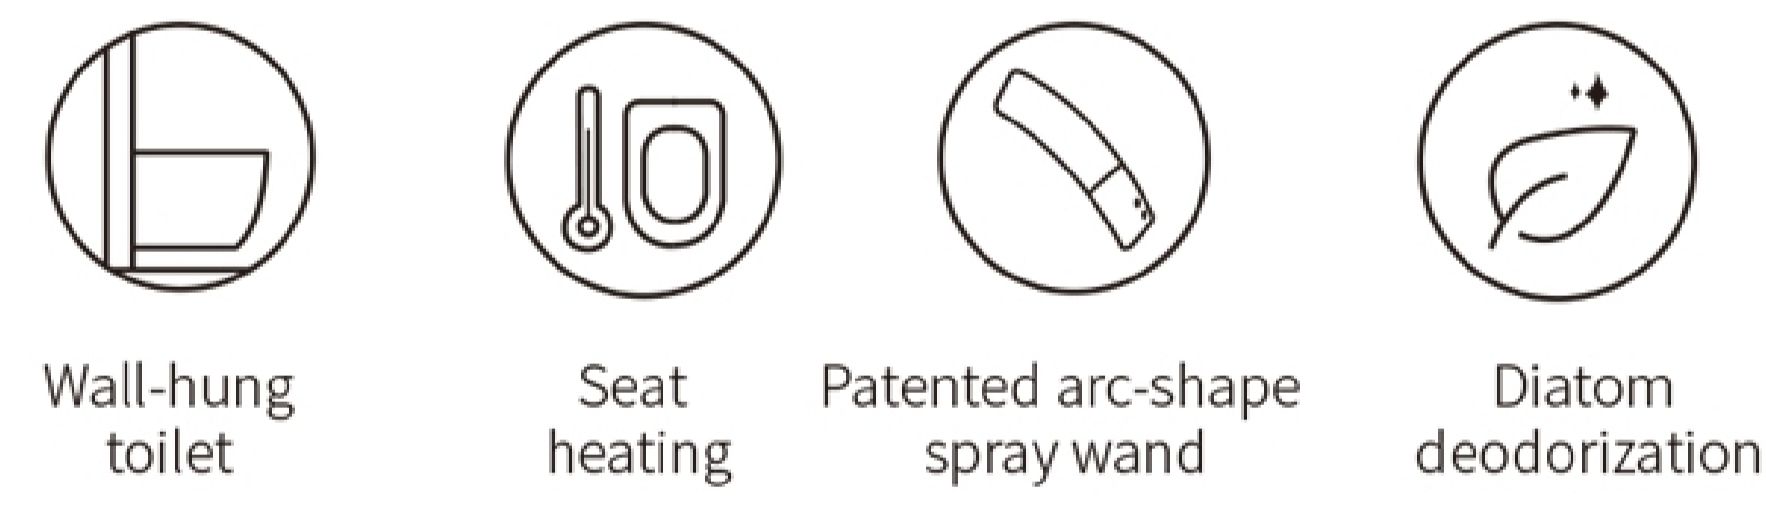

V7232

Dimension: 570×375×403mm
Flushing volume: 6L (full) / 4L (half)
Heating mode: instant heating
Flushing mode: gravity-fed flush, back outlet
Power supply: 220V-240V, 50/60Hz
Optional actuators: dual flush
Meet EN1717 standard