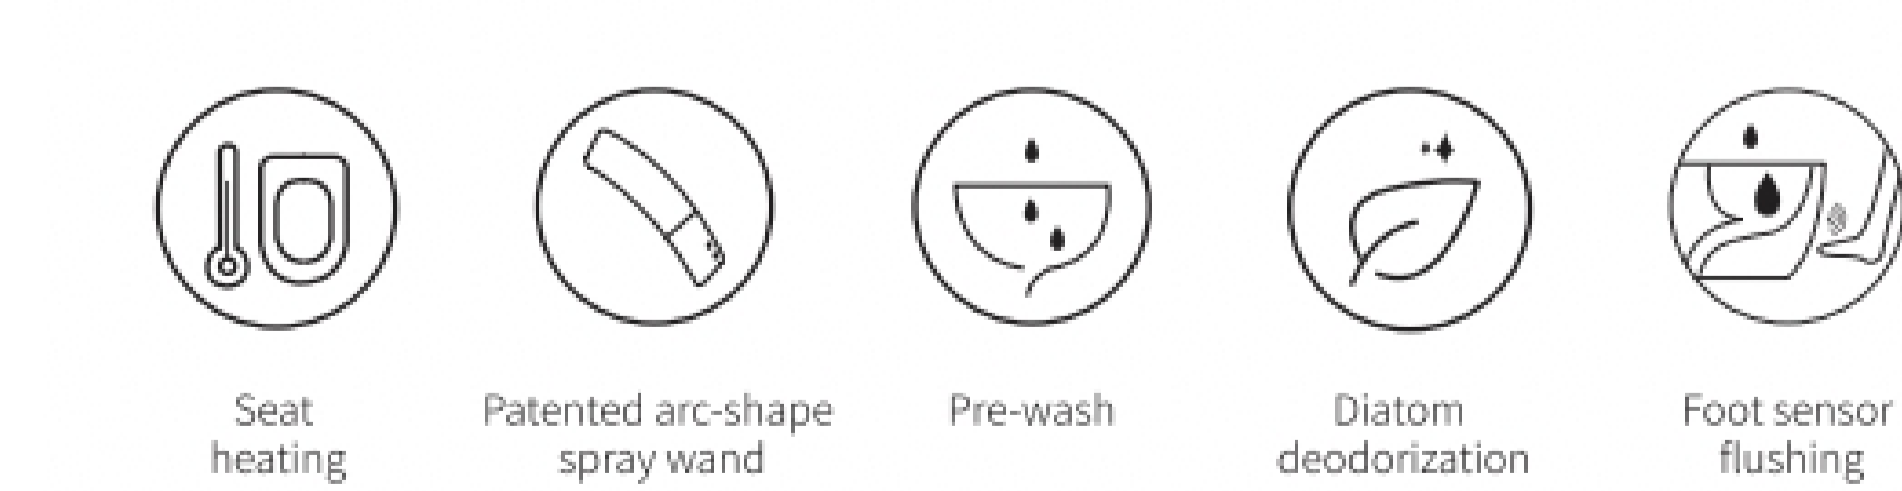

A6

Dimension: 700×393×485mm
Rough-in: 305mm/400mm
Flushing volume: optional single 4.8L and dual 6L (full) /4.2L (half)
Heating mode: instant heating
Flushing mode: built-in tank, siphonic flushing
Power supply: 220V

A7

Dimension: 700×396×485mm
Rough-in: 305mm/400mm
Flushing volume: optional single 4.8L and dual 6L (full) /4.2L (half)
Heating mode: instant heating
Flushing mode: built-in tank, siphonic flushing
Power supply: 220V

A9

Dimension: 700×396×485mm
Rough-in: 305mm/400mm
Flushing volume: optional single 4.8L and dual 6L (full) /4.2L (half)
Heating mode: instant heating
Flushing mode: built-in tank, siphonic flushing
Power supply: 220V/110V (optional)