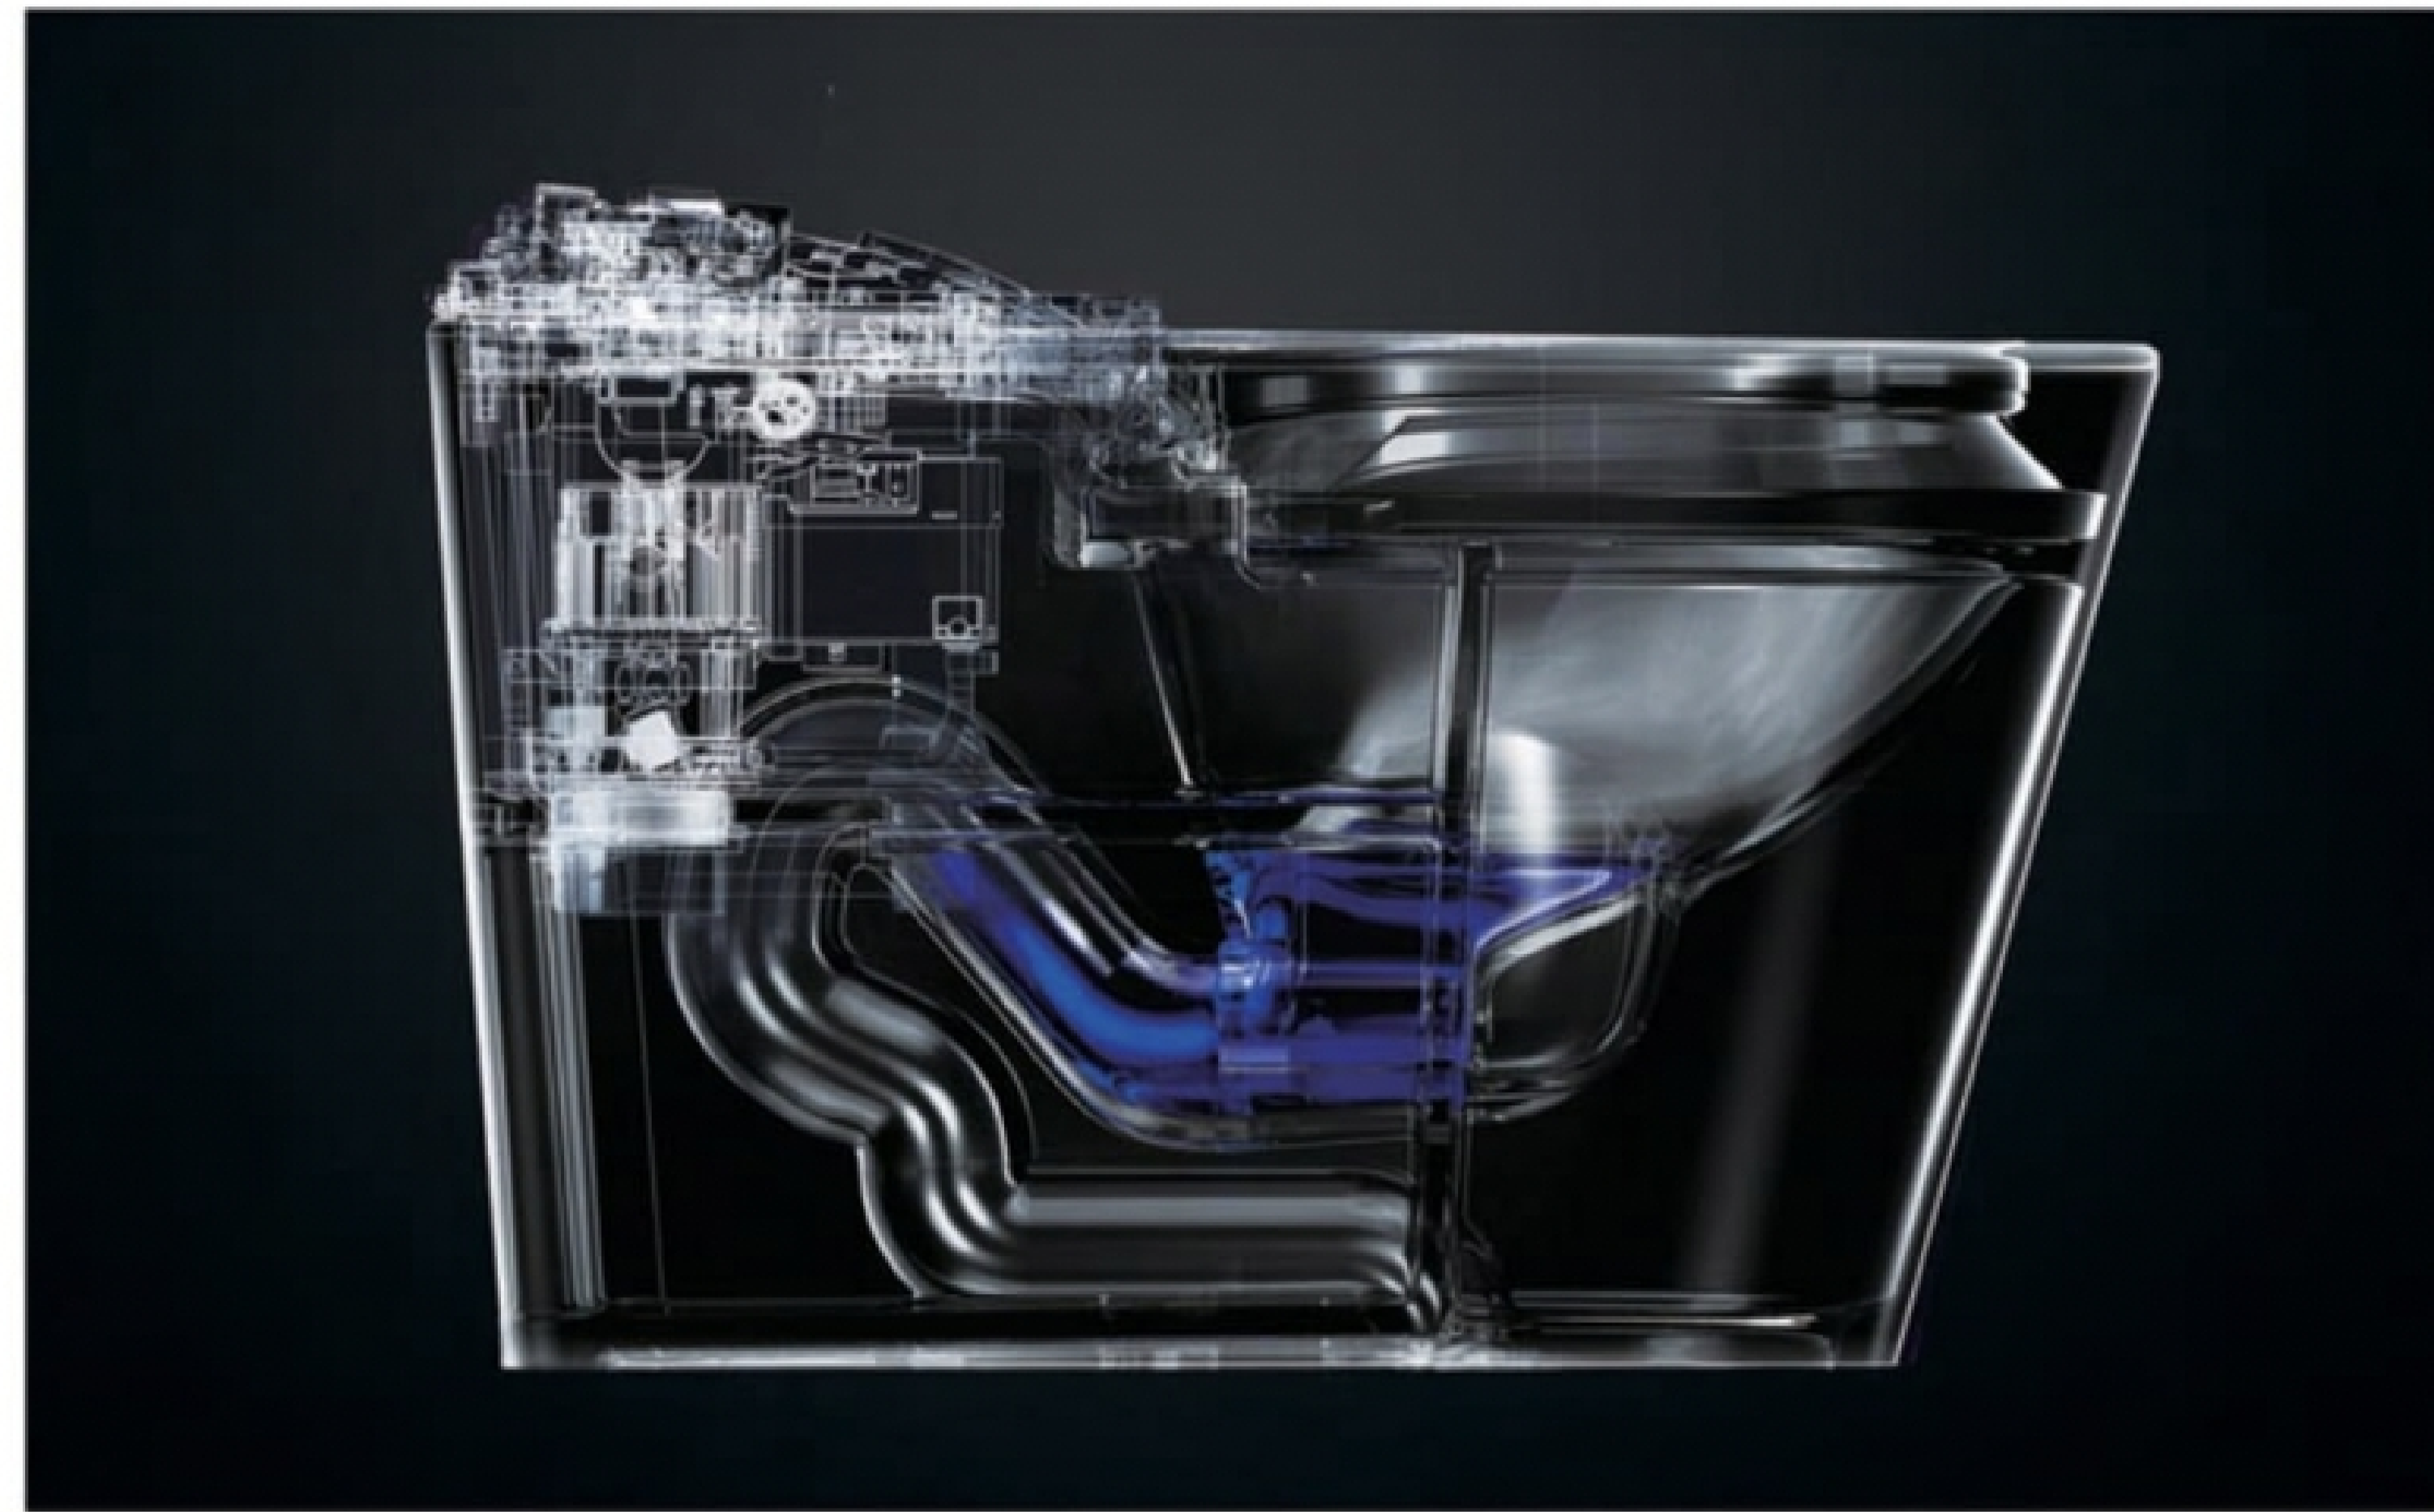

# A series

Integrated Smart Toilets

Streamlined · Modern

Patented E-SHION flushing

Pre-wash

Diatom deodorization