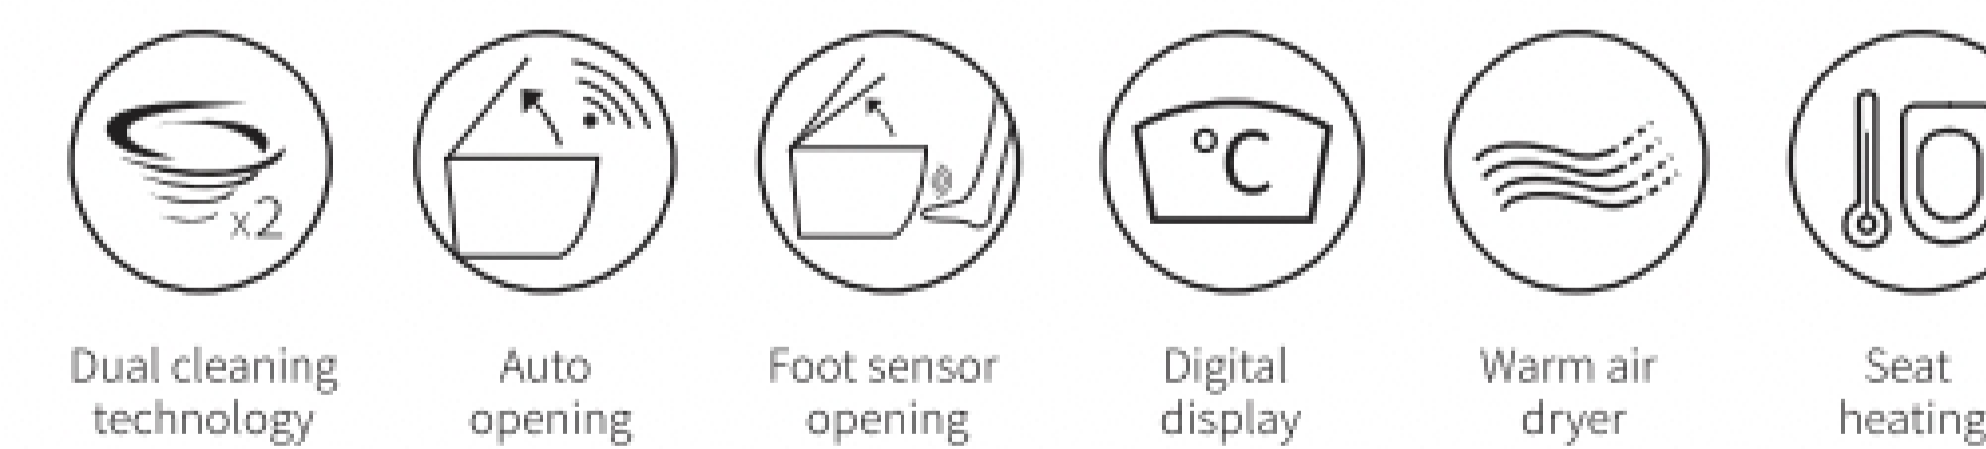

## G15

Dimension: 700×393×476mm

Rough-in: 305mm/400mm

Flushing volume: optional single 4.8L and dual 6L (full) /4.2L (half)

Heating mode: instant heating

Flushing mode: wash-down siphonic flushing

Power supply: 220V/110V (optional)