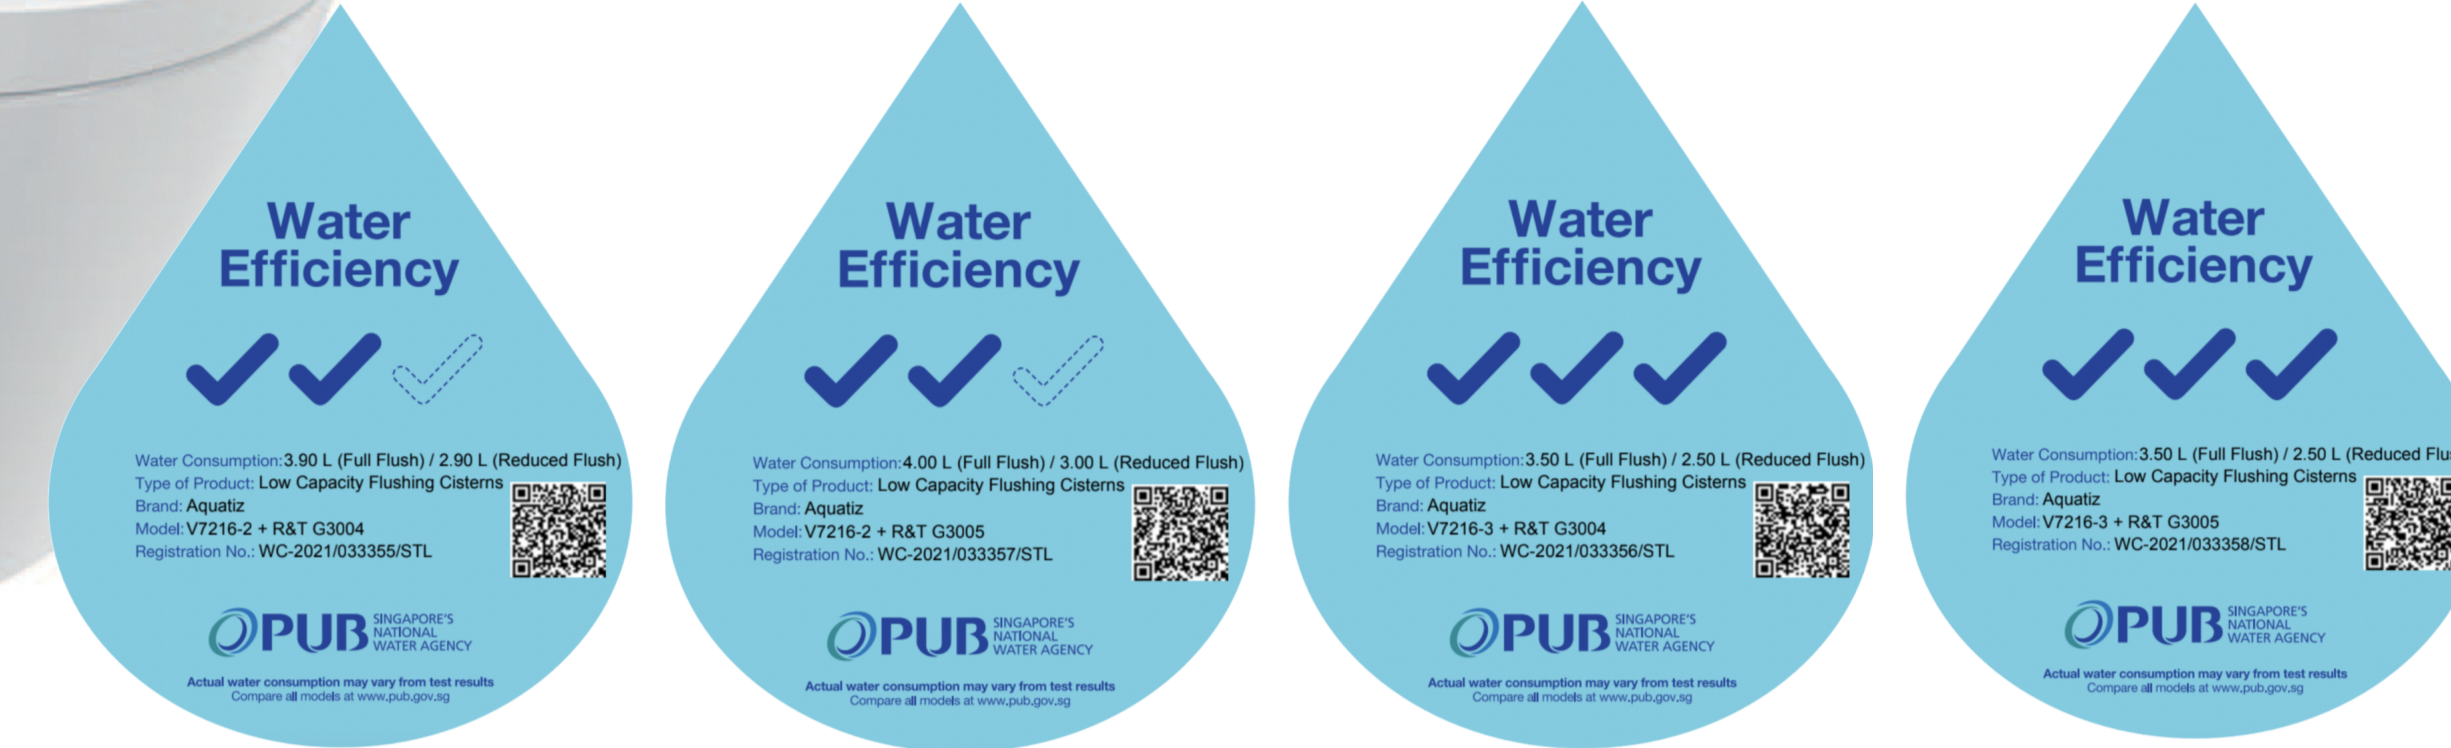

V7216

V7232

Dimension: 570×375×403mm  
 Flushing volume: 6L (full) / 4L (half)  
 Heating mode: instant heating  
 Flushing mode: gravity-fed flush, back outlet  
 Power supply: 220V-240V, 50/60Hz  
 Optional actuators: dual flush  
 Meet EN1717 standard