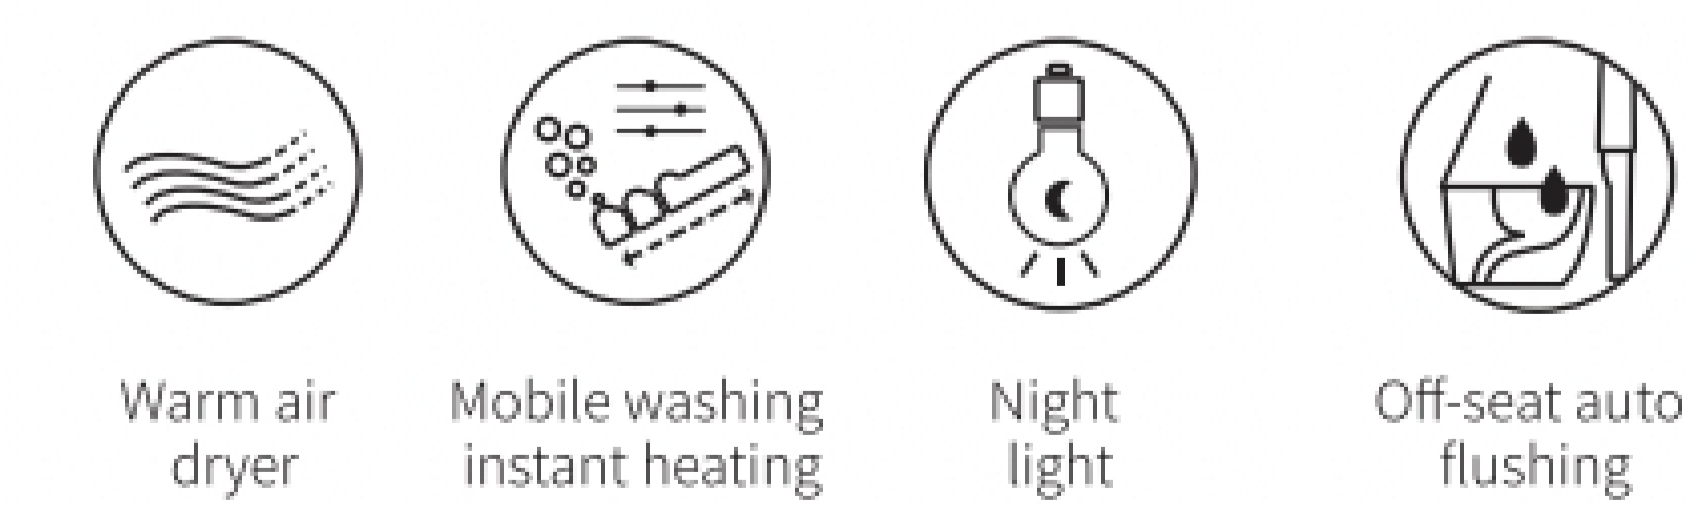

Dimension: 570×375×403mm
Flushing volume: 6L (full) / 4L (half)
Heating mode: instant heating
Flushing mode: gravity-fed flush, back outlet
Power supply: 220V-240V, 50/60Hz
Optional actuators: dual flush
Meet EN1717 standard