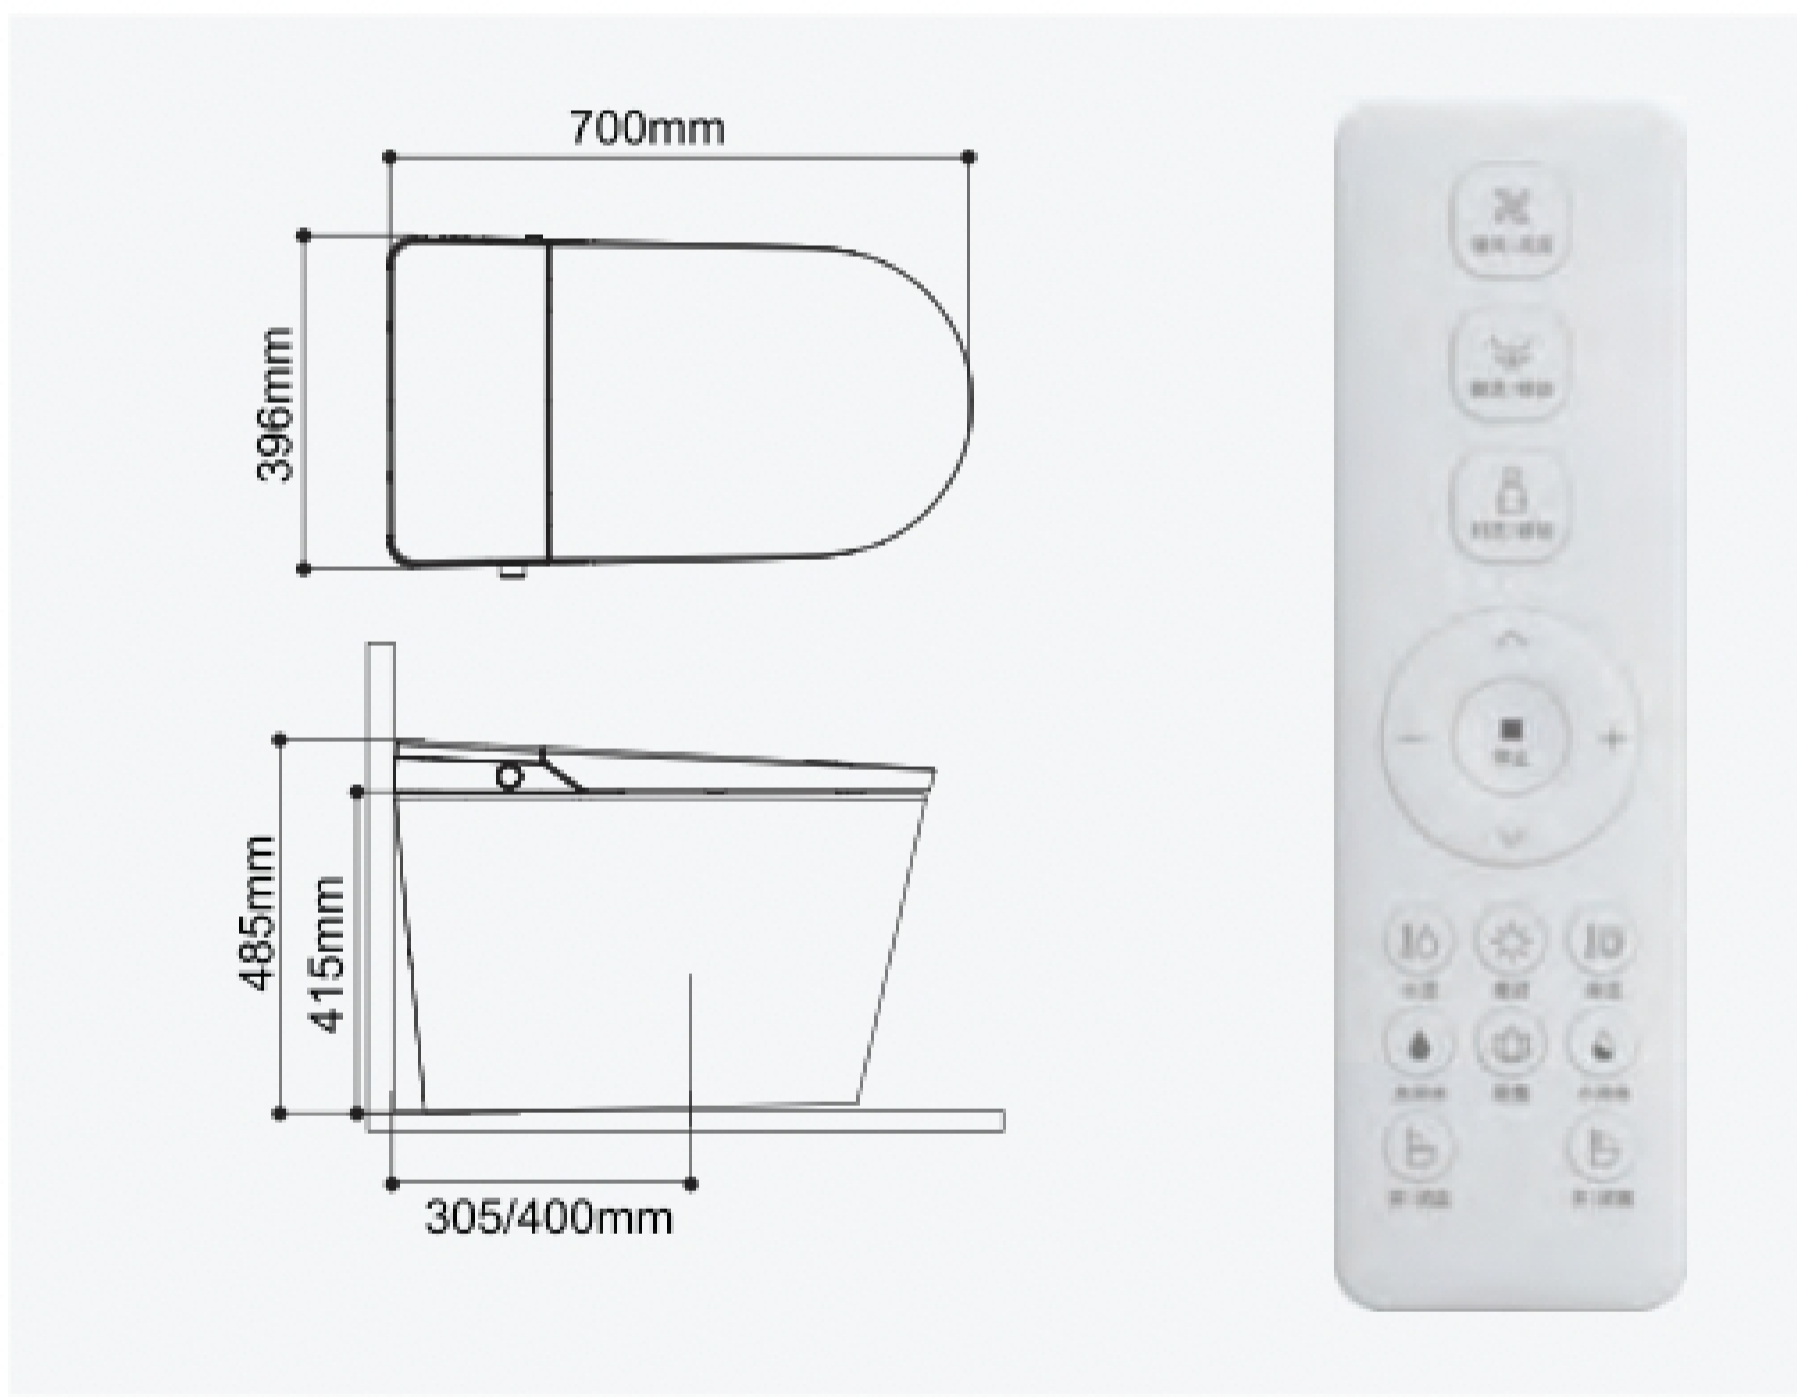

## Pre-washing for easy maintenance

The bowl will pre-wash before flushing to keep cleanliness.

**A6**

Dimension: 700×393×485mm  
 Rough-in: 305mm/400mm  
 Flushing volume: optional single 4.8L and dual 6L (full) /4.2L (half)  
 Heating mode: instant heating  
 Flushing mode: built-in tank, siphonic flushing  
 Power supply: 220V

**A7**

Dimension: 700×396×485mm  
 Rough-in: 305mm/400mm  
 Flushing volume: optional single 4.8L and dual 6L (full) /4.2L (half)  
 Heating mode: instant heating  
 Flushing mode: built-in tank, siphonic flushing  
 Power supply: 220V

**A9**

Dimension: 700×396×485mm  
 Rough-in: 305mm/400mm  
 Flushing volume: optional single 4.8L and dual 6L (full) /4.2L (half)  
 Heating mode: instant heating  
 Flushing mode: built-in tank, siphonic flushing  
 Power supply: 220V/110V (optional)

## G15

Dimension: 700×393×476mm

Rough-in: 305mm/400mm

Flushing volume: optional single 4.8L and dual 6L (full) /4.2L (half)

Heating mode: instant heating

Flushing mode: wash-down siphonic flushing

Power supply: 220V/110V (optional)