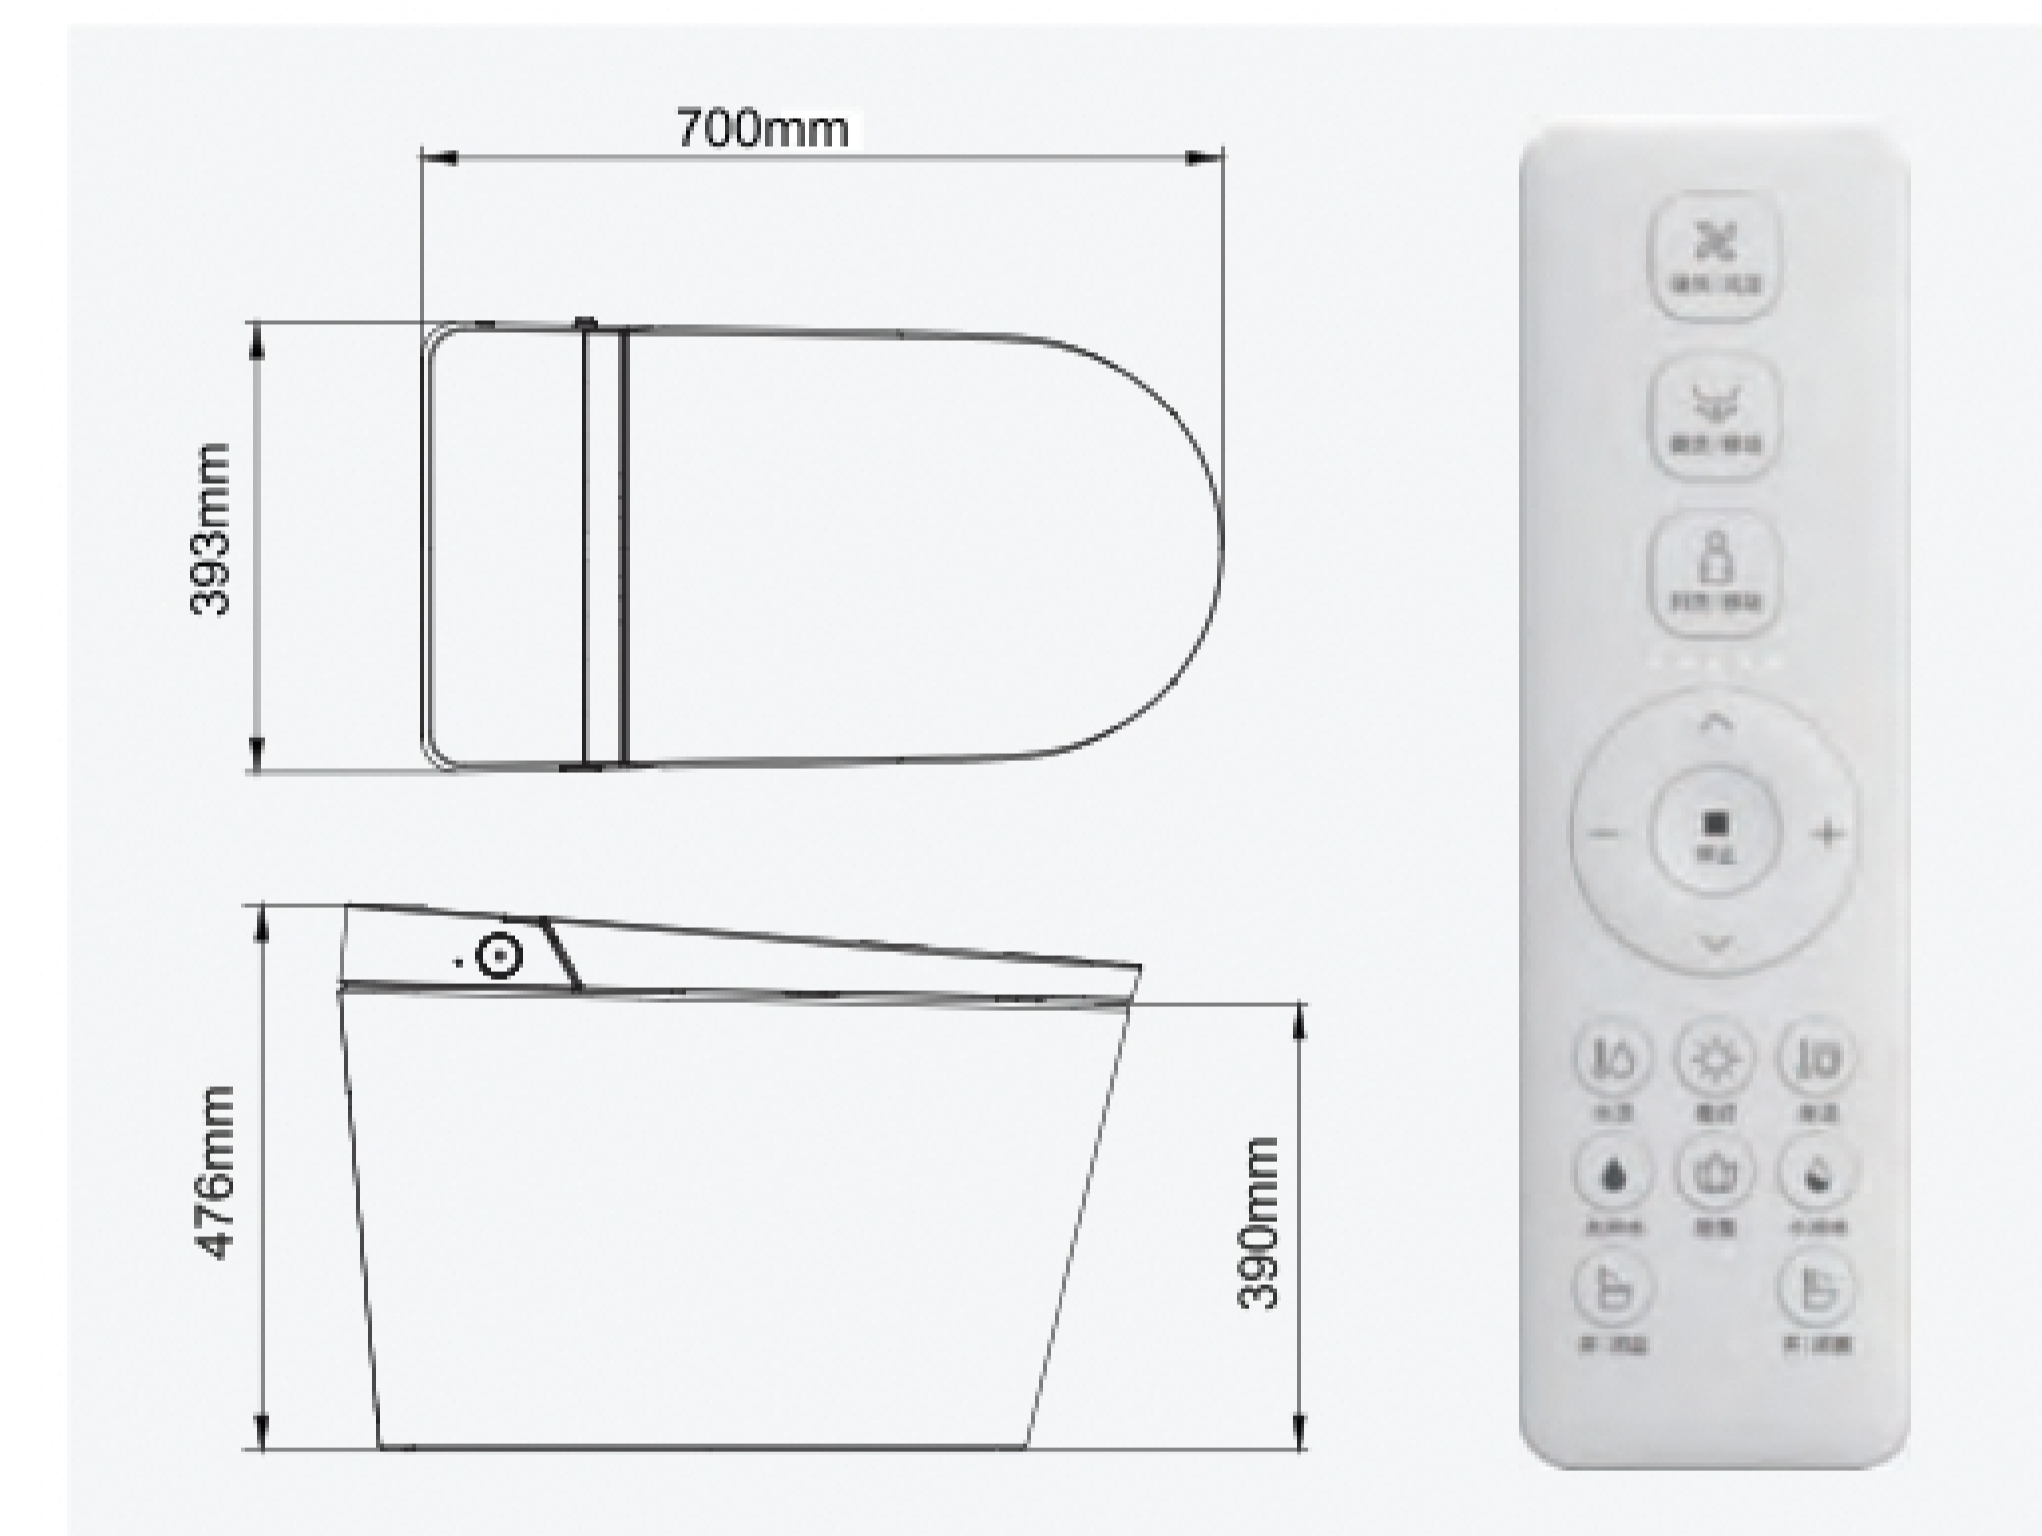

## G15

Dimension: 700×393×476mm

Rough-in: 305mm/400mm

Flushing volume: optional single 4.8L and dual 6L (full) /4.2L (half)

Heating mode: instant heating

Flushing mode: wash-down siphonic flushing

Power supply: 220V/110V (optional)

V7216

V7232

Dimension: 570×375×403mm  
 Flushing volume: 6L (full) / 4L (half)  
 Heating mode: instant heating  
 Flushing mode: gravity-fed flush, back outlet  
 Power supply: 220V-240V, 50/60Hz  
 Optional actuators: dual flush  
 Meet EN1717 standard